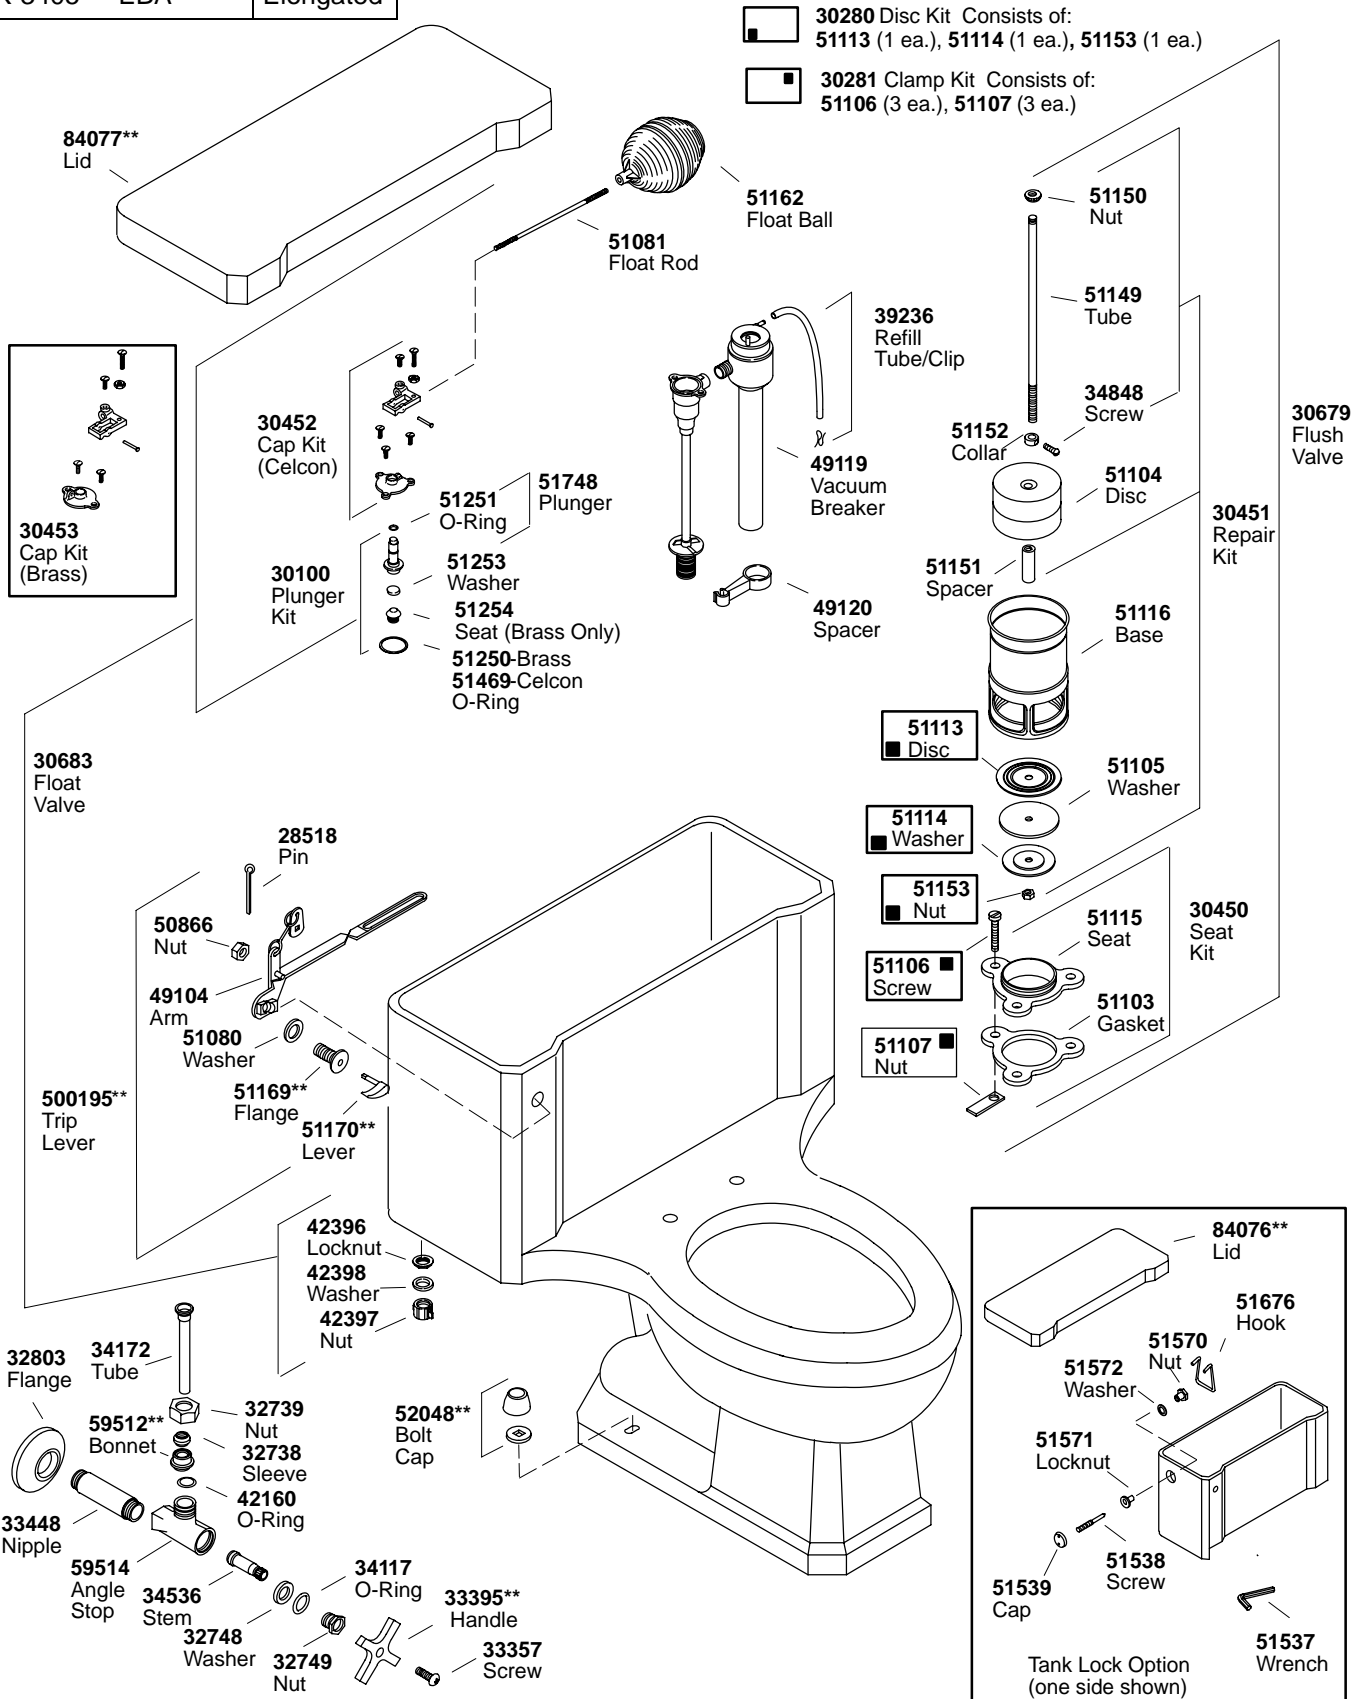

K#	Bowl
K-3405-**-EBA	Elongated

**Finish/color code must be specified when ordering.