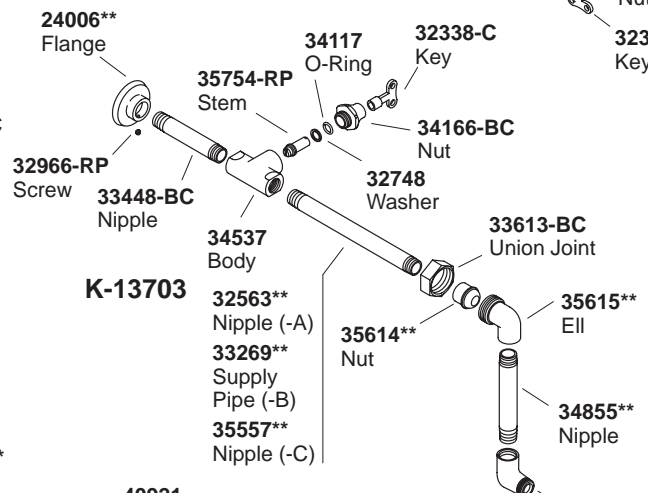

K#	Description
K-13702-A/B/C/D-**-AA	For K-13710 Knee Control Fitting
K-13703-A/B/C-**-AA	For K-13710 Knee Control Fitting
K-13708-A/B-**-AA	For K-13715 Knee Control Fitting
K-13720-A/B/C-**-AA	For K-13808 & K-13812 Foot Control
K-13724-A/B/C-**-AA	For K-13816 & K-13817 Foot Control

**Finish/color code must be specified when ordering.