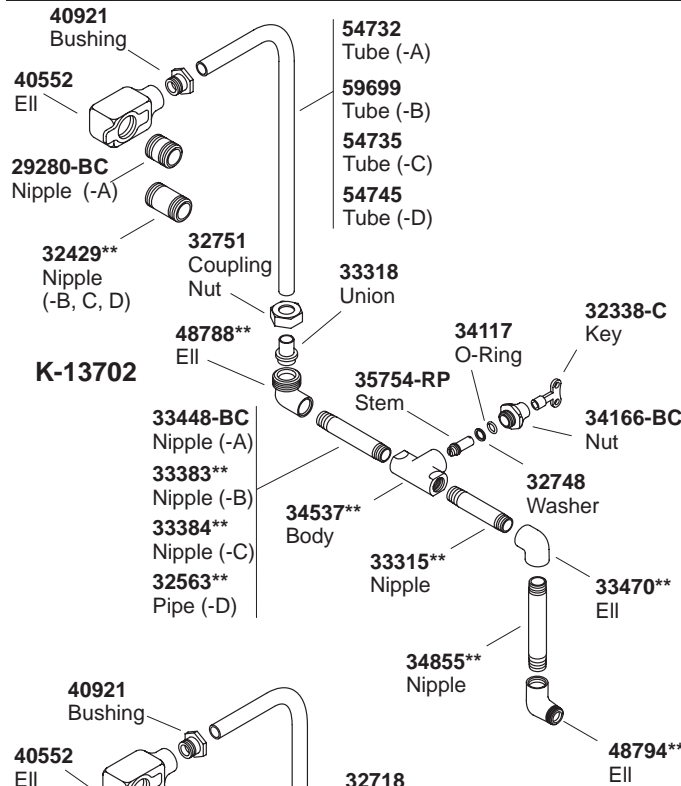

K#	Description
K-13702-A/B/C/D-**-AA	For K-13710 Knee Control Fitting
K-13703-A/B/C-**-AA	For K-13710 Knee Control Fitting
K-13708-A/B-**-AA	For K-13715 Knee Control Fitting
K-13720-A/B/C-**-AA	For K-13808 & K-13812 Foot Control
K-13724-A/B/C-**-AA	For K-13816 & K-13817 Foot Control

**Finish/color code must be specified when ordering.