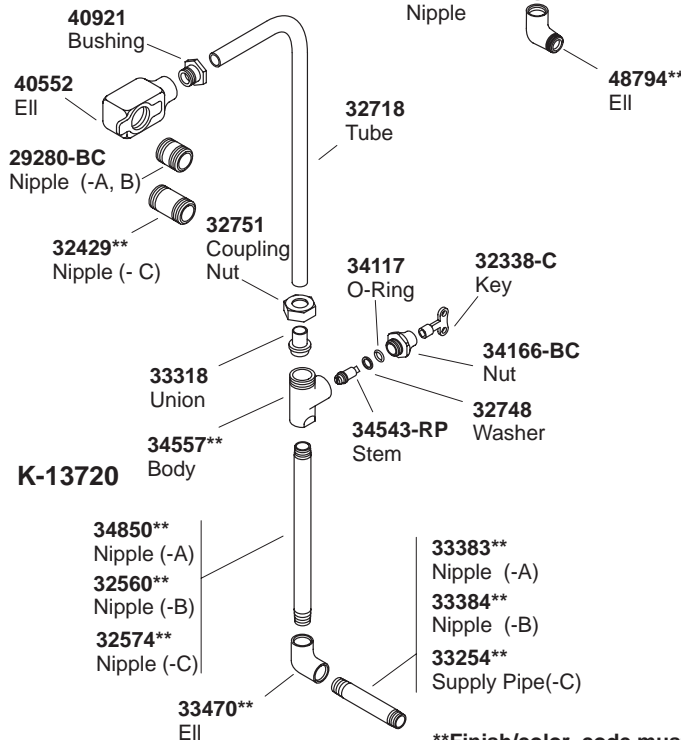

K#	Description
K-13702-A/B/C/D-**-AA	For K-13710 Knee Control Fitting
K-13703-A/B/C-**-AA	For K-13710 Knee Control Fitting
K-13708-A/B-**-AA	For K-13715 Knee Control Fitting
K-13720-A/B/C-**-AA	For K-13808 & K-13812 Foot Control
K-13724-A/B/C-**-AA	For K-13816 & K-13817 Foot Control

**Finish/color code must be specified when ordering.