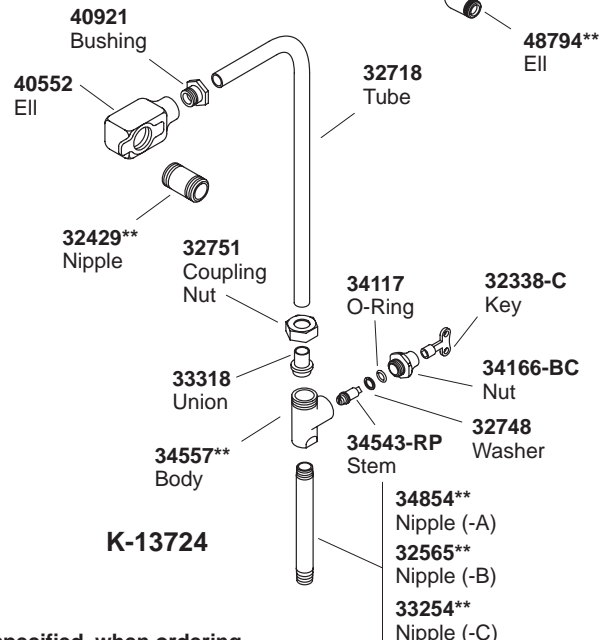

K#	Description
K-13702-A/B/C/D-**-AA	For K-13710 Knee Control Fitting
K-13703-A/B/C-**-AA	For K-13710 Knee Control Fitting
K-13708-A/B-**-AA	For K-13715 Knee Control Fitting
K-13720-A/B/C-**-AA	For K-13808 & K-13812 Foot Control
K-13724-A/B/C-**-AA	For K-13816 & K-13817 Foot Control

**Finish/color code must be specified when ordering.