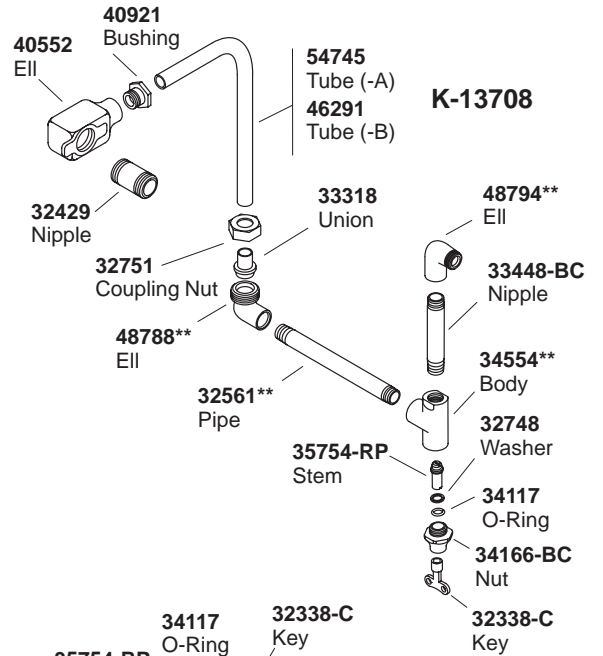

K#	Description
K-13702-A/B/C/D-**-AA	For K-13710 Knee Control Fitting
K-13703-A/B/C-**-AA	For K-13710 Knee Control Fitting
K-13708-A/B-**-AA	For K-13715 Knee Control Fitting
K-13720-A/B/C-**-AA	For K-13808 & K-13812 Foot Control
K-13724-A/B/C-**-AA	For K-13816 & K-13817 Foot Control

**Finish/color code must be specified when ordering.