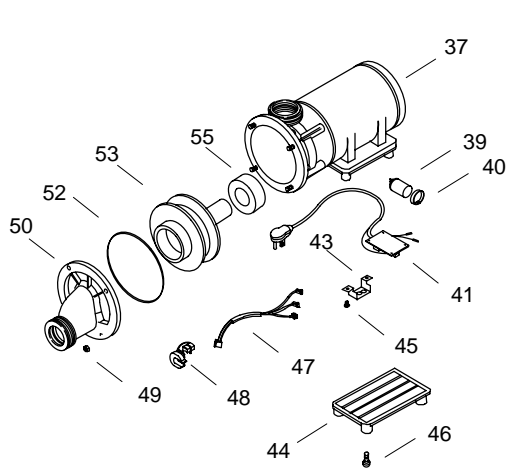

Pump w/Integral Heater
73572