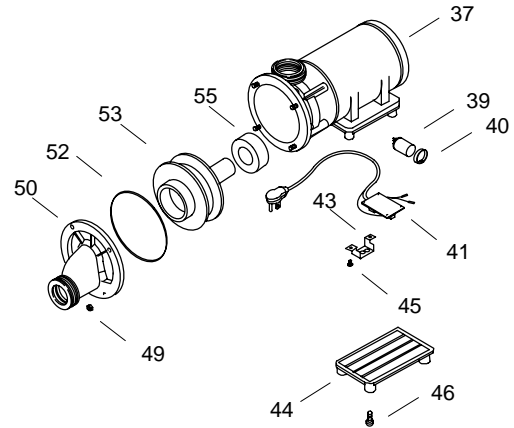

Pump w/Integral Heater
93829