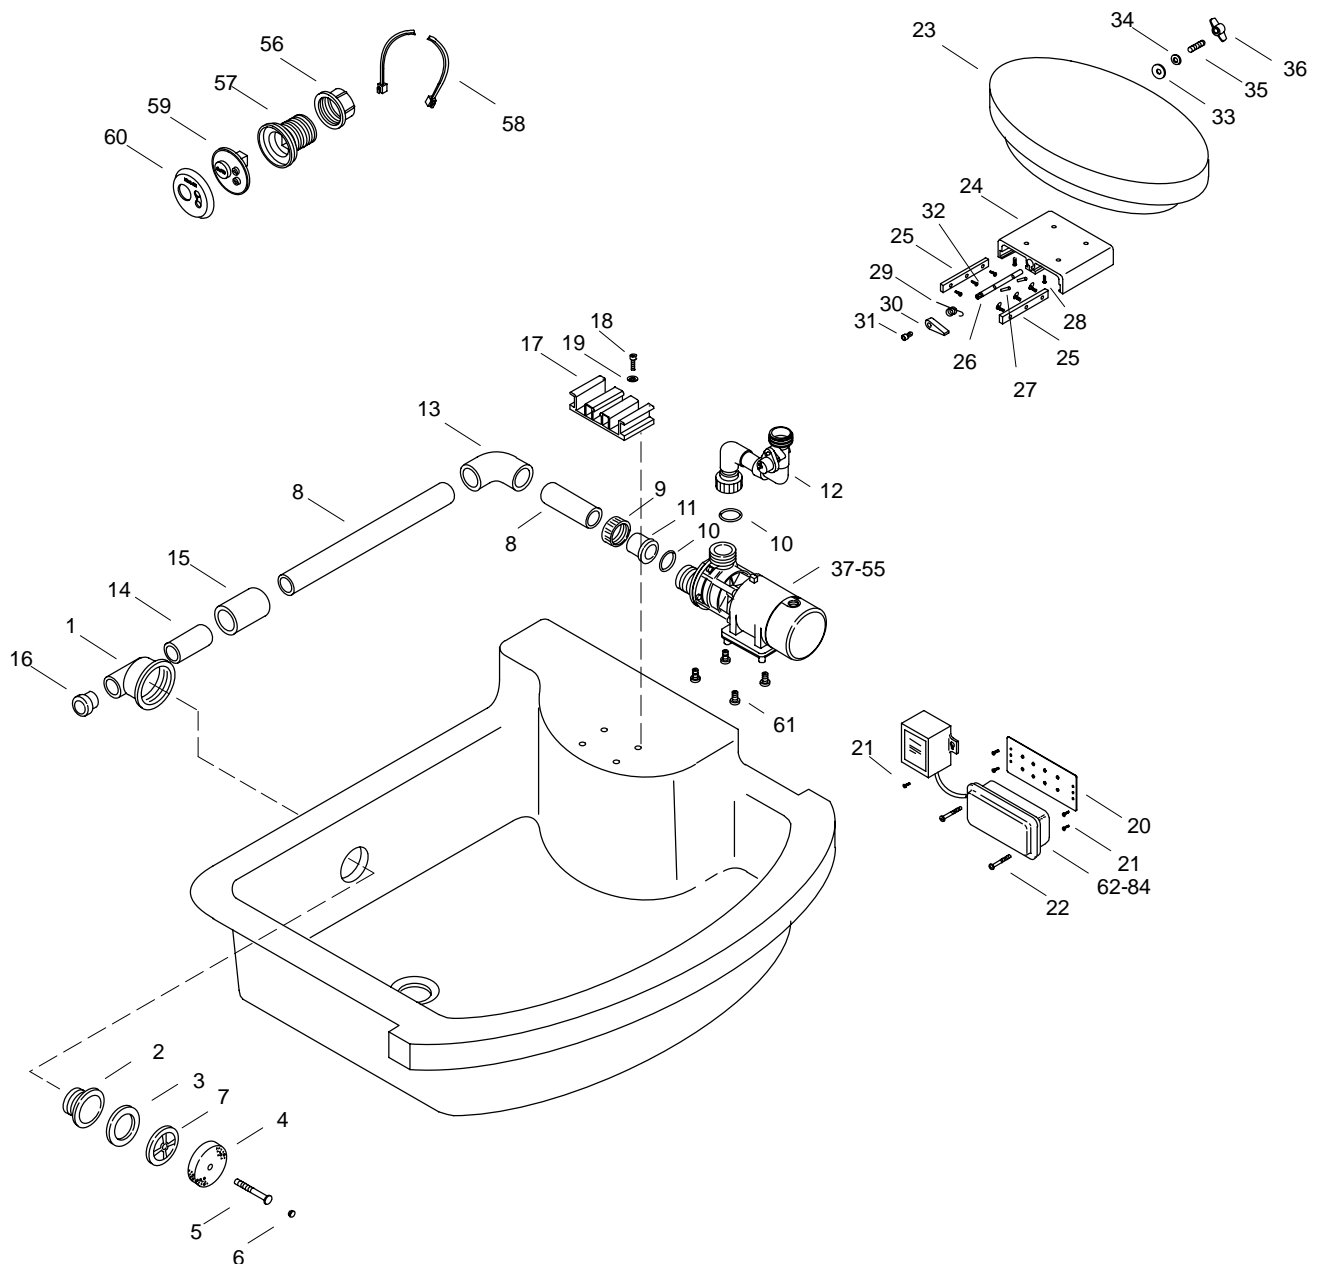

## ALCOVE FOOTBATH

K#	Pump Location	Pump		w/Heater	With Seat
		1 HP	2 HP		
K-1015-**-AA	Left Hand		73572	In Pump	Yes
K-1016-**-AA	Right Hand		73572	In Pump	Yes
K-1035-**-AA	Left Hand		93829	In Pump	N/A
K-1036-**-AA	Right Hand		93829	In Pump	N/A
K-1045-**-AA	Left Hand	93827		In Pump	N/A
K-1046-**-AA	Right Hand	93827		In Pump	N/A

### SERVICE PARTS

ITEM	PART NO.	DESCRIPTION
1	93685	Housing
2	65036	Flange
3	65886	Gasket
4	67999**	Suction Cover
5	65054	Screw
6	65226**	Suction Cover Plug
7	65355	Suction Spacer
8		Available in Service Kit Only
9	60979-A	Nut
10	94821	O-Ring
11	93709	Connector
12	94801-C	Valve (1015, 1016)
	94801-B	Valve (1035, 1036, 1045, 1046)
13	61213	Ell
14		Available in Service Kit Only
15	61249	Coupling
16	73518	Plug
17	94502	Bracket
18	94673	Screw
19	52680	Washer
20	94269	Plate
21	93841	Screw
22	94405	Screw
23	94494-58	Seat
24	94501	Frame
25	94504	Slide
26	94503-RP	Rod
27	94506	Pin
28	94822-D	Screw
29	94505	Spring
30	34064-CP	Handle
31	33357-CP	Screw
32	94822-A	Screw
33	52878	Washer
34	32572	Washer
35	94673	Screw
36	94674	Screw
37	73573	Motor
38	73534	Motor
39	93820	Capacitor
40	94062	Spacer
41	73580	Circuit Board
42	92230	Wire Joint
43	74705	Barrier
44	73569	Base
45	21998	Screw
46	94812	Screw
47	95734	Cord
48	94287	Strain Relief
49	73559	Nut
50	73575	Cover
51	73552	Cover
52	73558	O-Ring
53	73577	Impeller
54	73555	Impeller
55	60985	Seal
56	65157	Nut
57	73513	Housing
58	94896	Switch
59	73589	Switch
60	93765**	Cover
61	73515-A	Isolation Mount
62	60320	Screw
63	94408	Cover
64	94542	Circuit Board
65	94557	Insulation
66	94483	Box
67	94450	Wire
68	61776	Washer