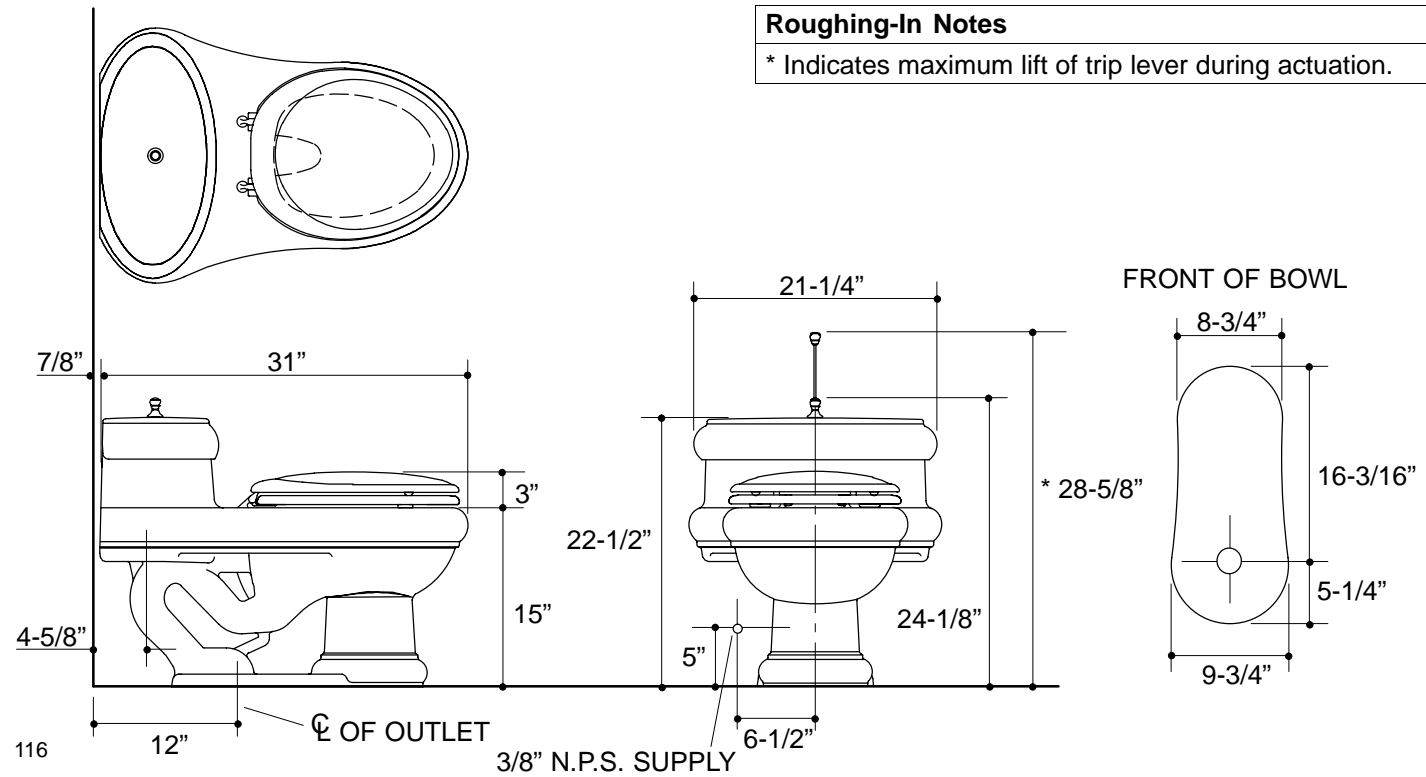

### FEATURES

- 12" rough-in
- Vitreous china
- Elongated bowl
- Includes seat and cover
- Includes polished chrome lift knob
- One-piece
- Less supply
- 1.6 gpf
- Polished brass lift knob and seat trim (-BR)
- Brushed chrome lift knob and polished chrome seat trim (-G)

### PRODUCT SPECIFICATION:

The elongated one-piece toilet shall be 12" rough-in. Toilet shall be made of vitreous china. Toilet shall include seat and cover. Toilet shall include polished chrome lift knob. Toilet shall be less supply. Toilet shall be 1.6 gpf. Toilet shall have polished brass lift knob and seat trim (-BR). Toilet shall have brushed chrome lift knob and polished chrome seat trim (-G). Toilet shall be Kohler Model K-3360-\_\_\_\_\_-\_\_\_\_\_.

## PRODUCT INFORMATION

Fixture:	
Configuration	1-piece, elongated
Gallons per flush	1.6 gallons
Passageway	2"
Water depth from rim	6"
Seat post hole centers	5-1/2"
Included Components:	
Tank cover	83347
Seat	83295
Bolt cap accessory pack	52048
Tank accessory pack	84301