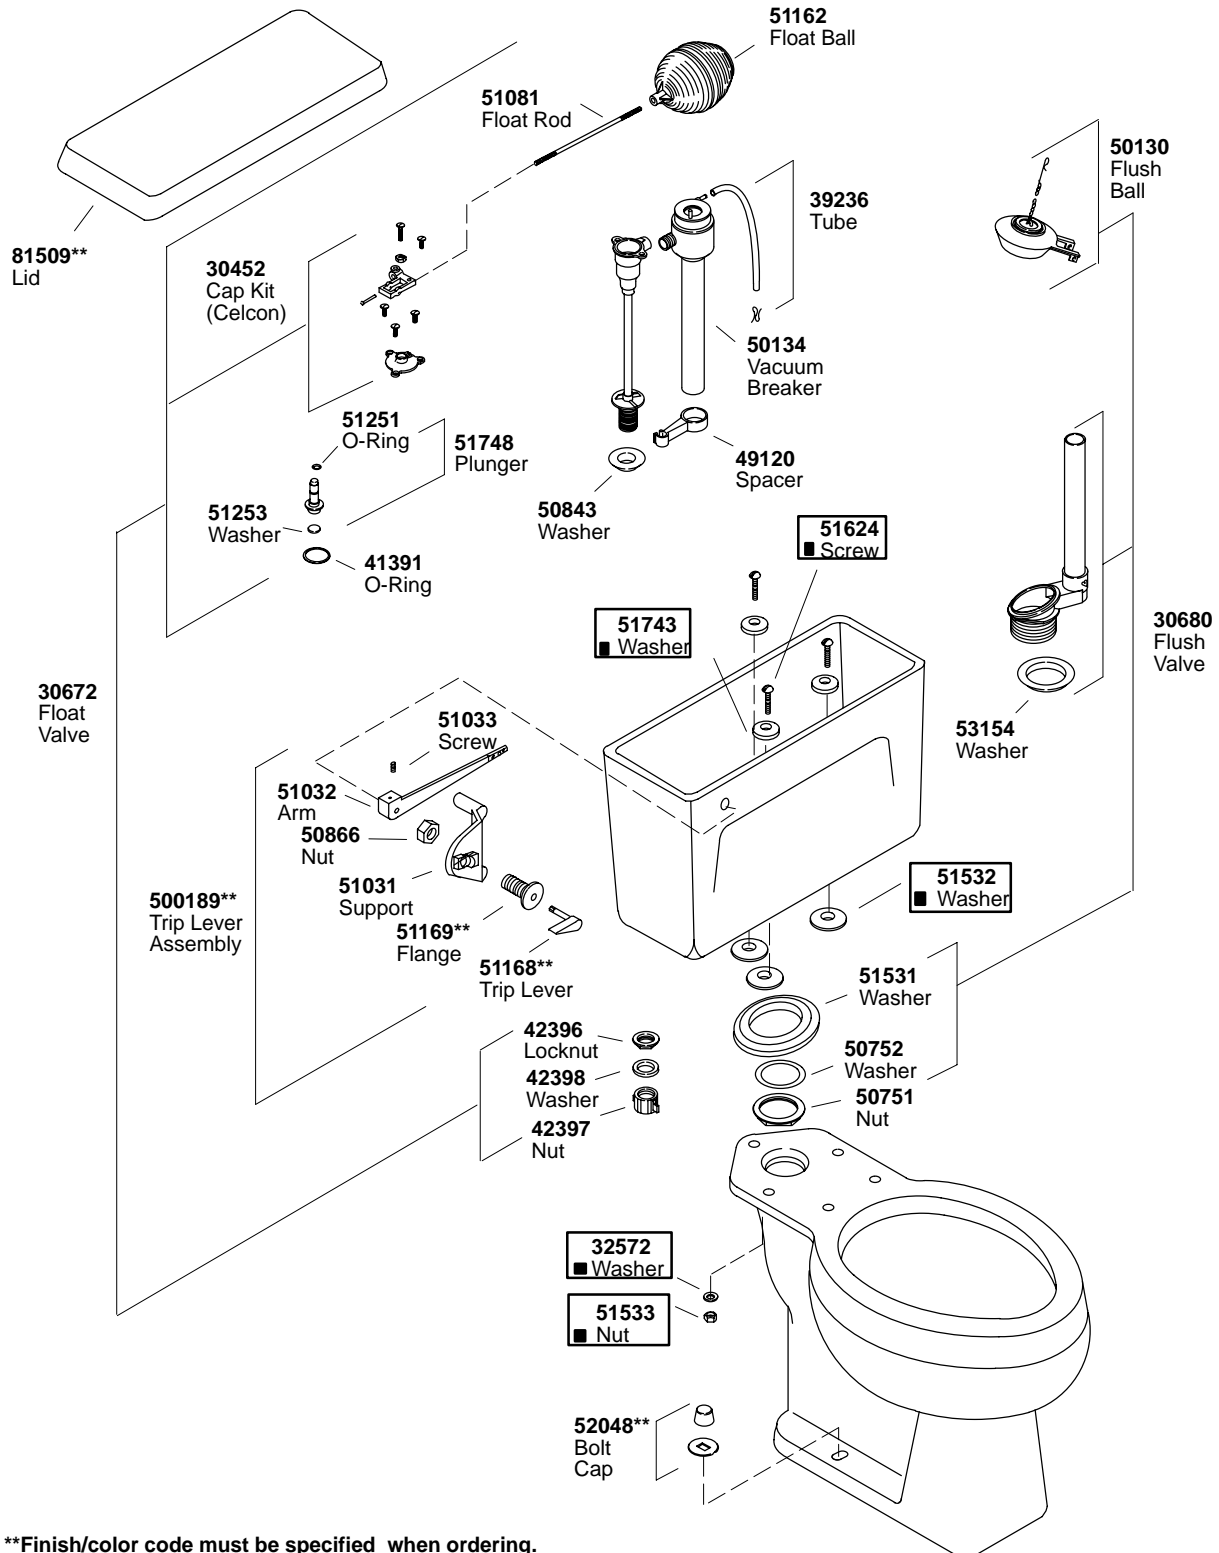

K#	Bowl
K-3500-EB	Elongated
K-3500-PB	Round
K-3502-PB	Round
K-3504-PB	Round

52050 Tank Accessory Pack Consists of:
51624 (3 ea.), **32572** (3 ea.), **51533** (3ea.), **51743** (3 ea.), **51532** (6 ea.)

****Finish/color code must be specified when ordering.**