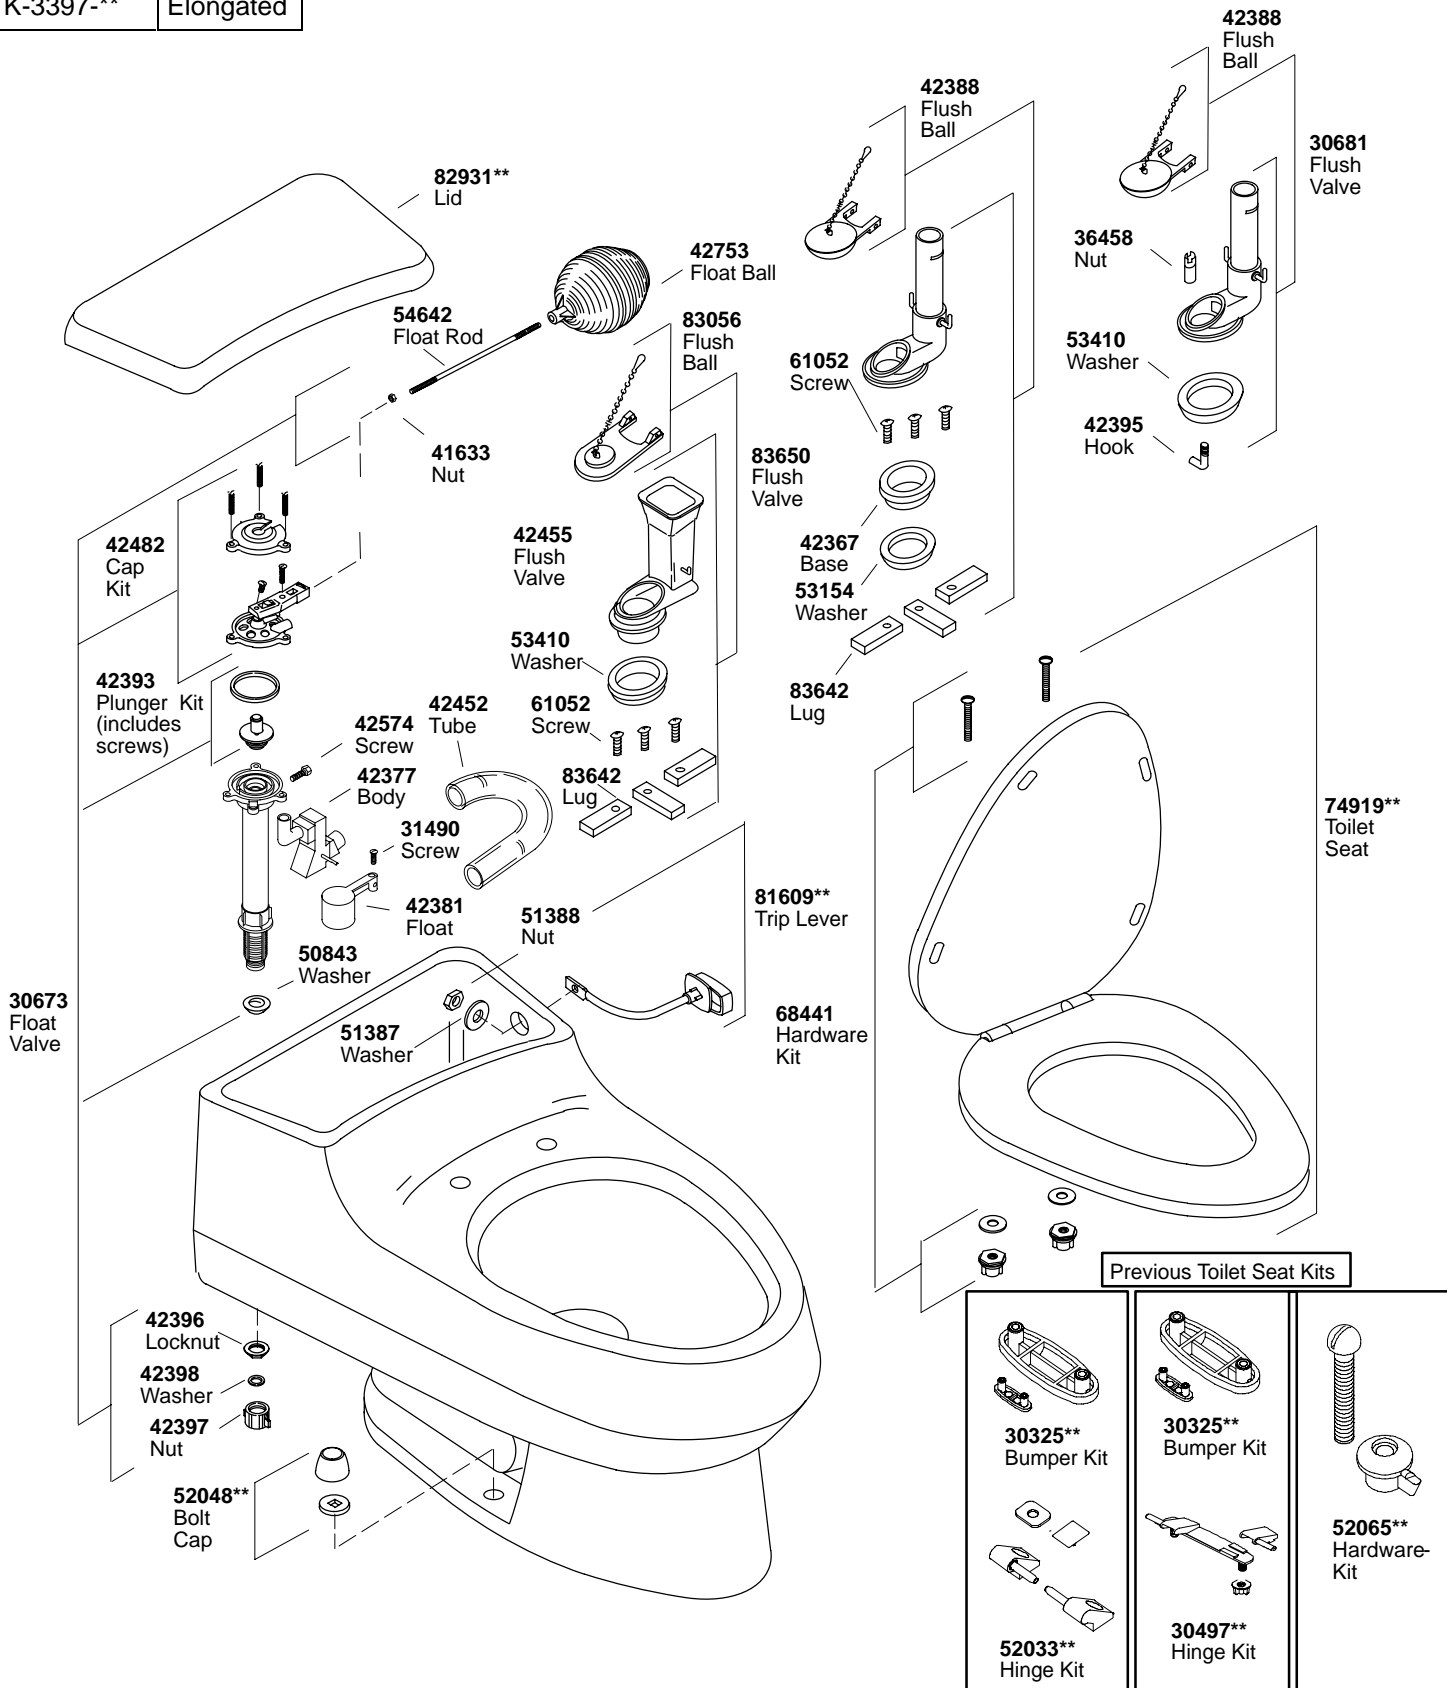

K#	Bowl
K-3397-**	Elongated

**Finish/color code must be specified when ordering.