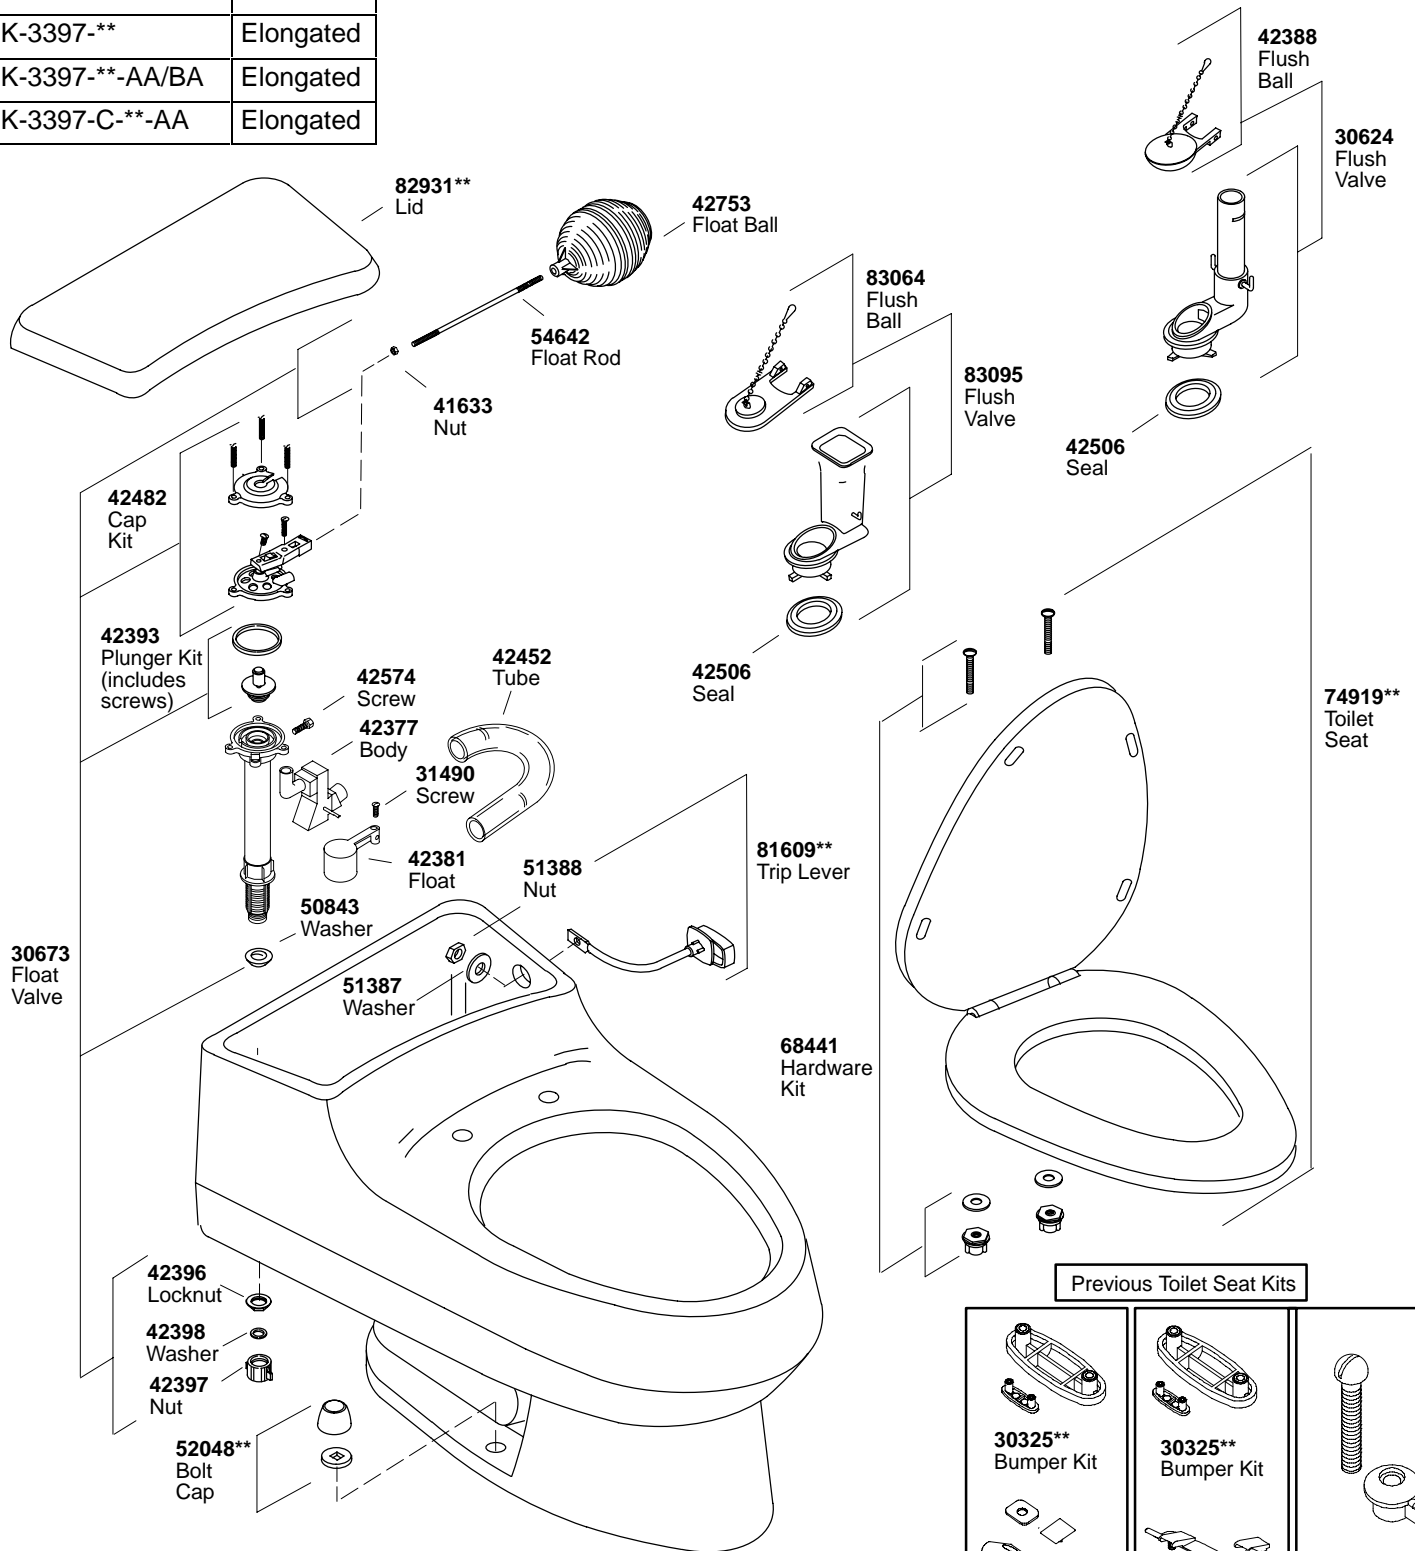

K#	Bowl
K-3397-**	Elongated
K-3397-**-AA/BA	Elongated
K-3397-C-**-AA	Elongated

Previous Toilet Seat Kits

<p>30325** Bumper Kit</p>	<p>30325** Bumper Kit</p>	<p>52065** Hardware Kit</p>
<p>52033** Hinge Kit</p>	<p>30497** Hinge Kit</p>	

**Finish/color code must be specified when ordering.