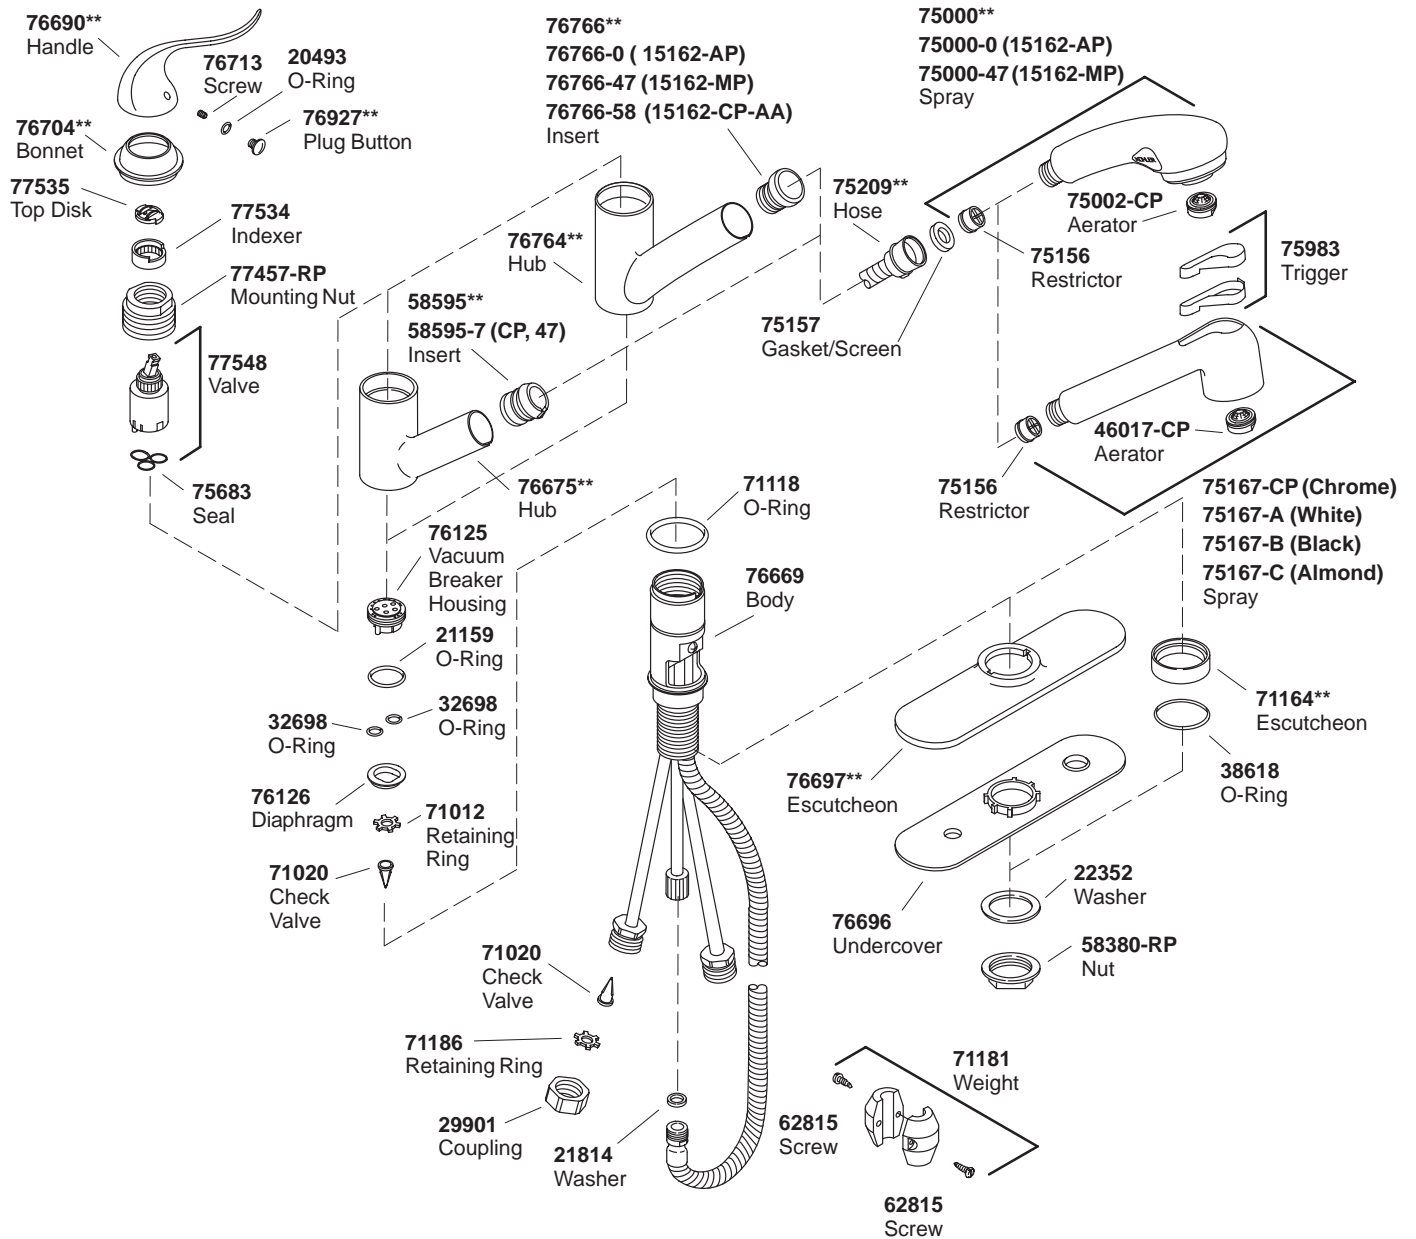

KOHLER® SERVICE PARTS

CORALAIS™ SINK FAUCET WITH PULL-OUT SPRAY

K#	White Spray	Almond Spray	Color Matched Faucet	Chrome Body	Vacuum Breaker
K-15162-**-AA			X		X
K-15162-AP-**-AA	X			X	X
K-15162-MP-**-AA		X		X	X
K-15170-**-FC			X		X
K-15170-AP-**-FC	X			X	X
K-15170-MP-**-FC		X		X	X

**Finish/color code must be specified when ordering.