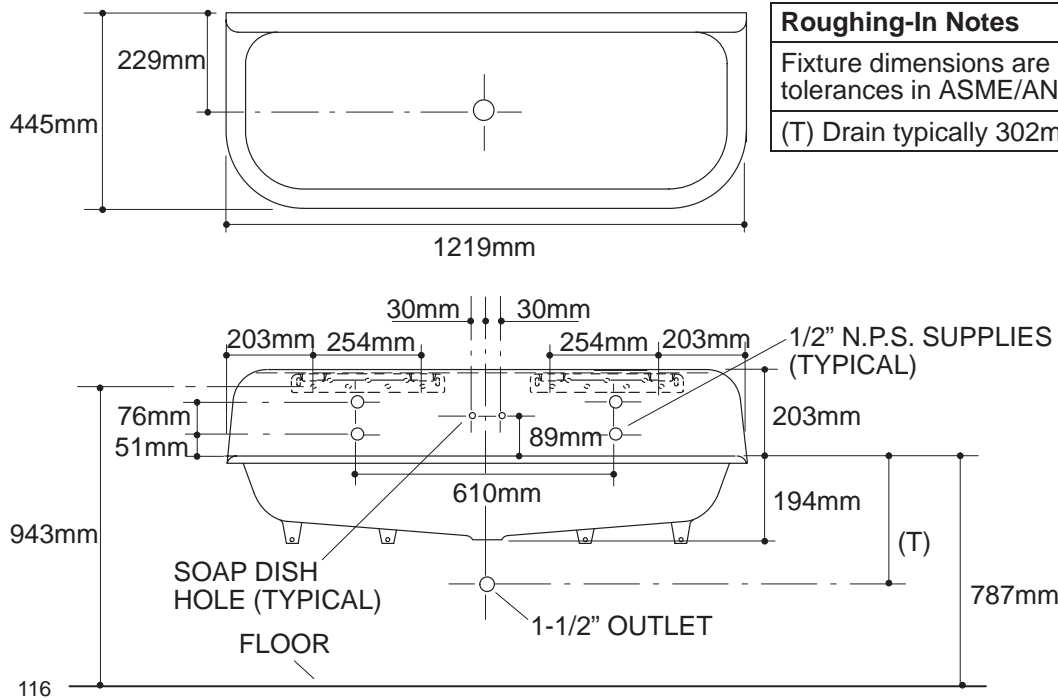

Ordering Information

Accessories/hardware:		
635mm adjustable pedestal, painted finish	K-3264-P	optional
635mm adjustable pedestal, glazed finish	K-3264-PP	optional
787mm adjustable pedestal, painted finish	K-3265-P	optional
787mm adjustable pedestal, glazed finish	K-3265-PP	optional
Soap dish	K-8880	recommended*
Rough-plated wash sink faucet	K-8892	recommended*
* Dimensions illustrated.		

Product Information

Fixture*:		basin area	water depth
Lavatory		1118 x 356mm	178mm
Outlet	Ø54mm		
Faucet holes	Ø38mm		

Number of faucets		2
Soap dish holes	Ø8mm	
Number of soap dishes		1
* Approximate measurements for comparison only.		

Included Components:	
Hangers	64508

Installation Notes

Refer to installation instructions included with fixture before beginning installation.

Roughing-In Notes

Fixture dimensions are nominal and conform to tolerances in ASME/ANSI Standard A112.19.1M.

(T) Drain typically 302mm.