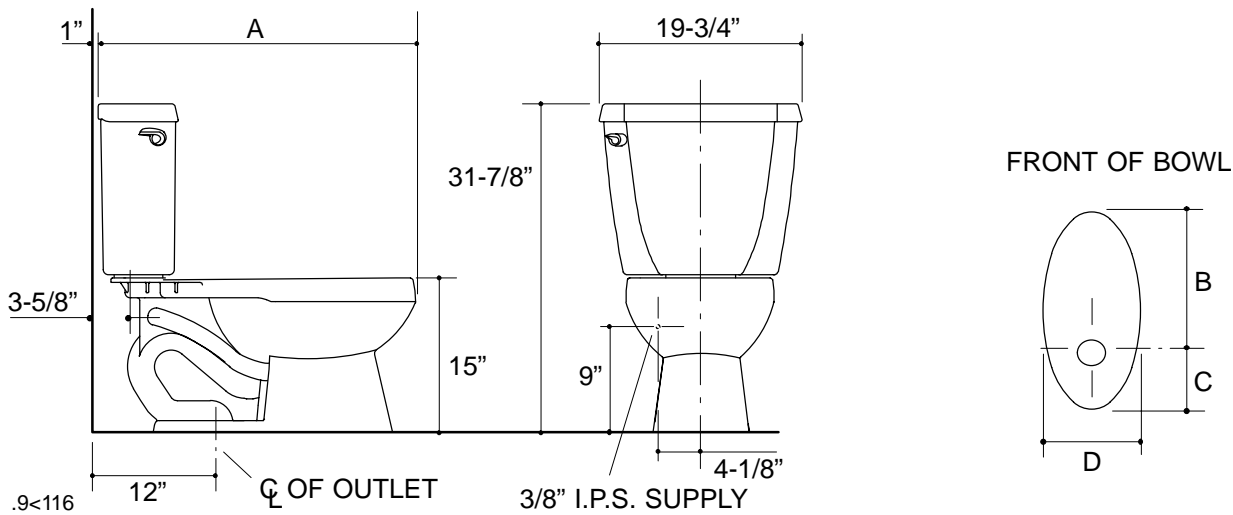

PRODUCT INFORMATION

Fixture:	
Gallons per flush	1.6 gallons
Passageway	1-3/4"
Water depth from rim	6-3/4"
Seat post hole centers	5-1/2"
Included Components:	
Bowl, K-3421-K and K-3421-KU	K-4237-AB
Tank	K-4512-K/KU
Tank cover	82869
Dual-flush trip lever	K-9431
Bolt cap accessory pack	52048
Tank accessory pack	73062

Roughing-In Notes

	A	B	C	D
K-3421-K/KU	27-1/2"	14-1/8"	6-3/16"	9-3/4"

PRODUCT DIAGRAM