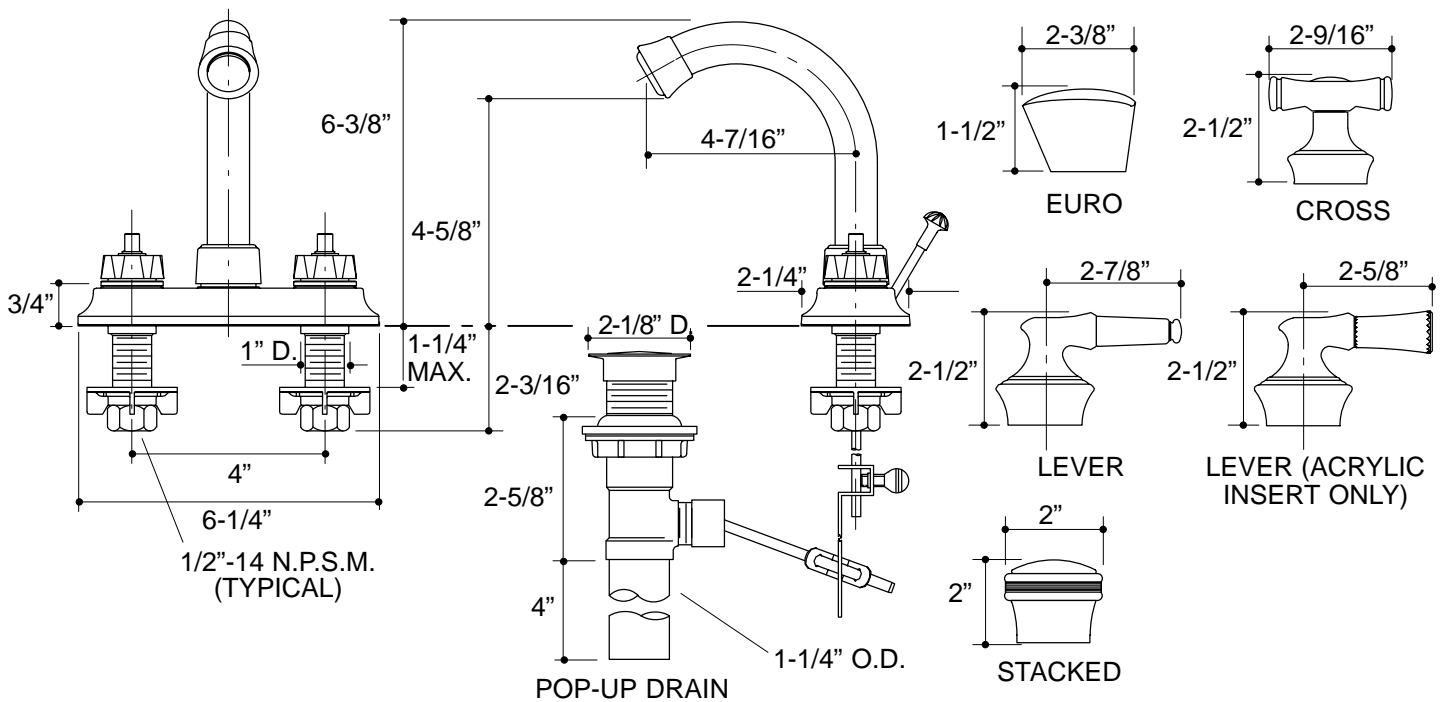

CORALAIS™ DECORATOR SERIES

14

PRODUCT DIAGRAM