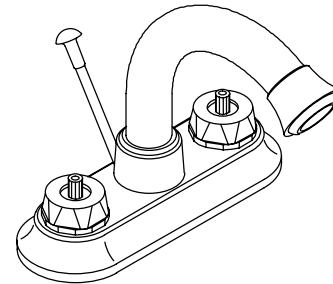

**CORALAIS™ DECORATOR SERIES**

**BIDET BASE FAUCET  
K-15894-K**

**FEATURES**

- Metal construction
- For 4" centers
- Reversible quarter-turn washerless ceramic disc valves
- 4-7/16" traditional spout
- Pop-up drain with lift rod and tailpiece
- Variety of handle style options

Model	Description		
K-15894-K	Coralais Decorator Series Centerset Bidet Base Faucet	<input type="checkbox"/> CP	<input type="checkbox"/> PB

Required Accessory (Includes Two Handles)			 ADA	 ADA	 ADA	
K-15850-1	Euro	<input type="checkbox"/> CP <input type="checkbox"/> PB				
K-15850-3D	White Porcelain Cross, ©Disney		<input type="checkbox"/> CP			
K-15850-3P	White Porcelain Cross		<input type="checkbox"/> CP <input type="checkbox"/> PB			
K-15850-4M	Lever, Polished Chrome Insert			<input type="checkbox"/> CP <input type="checkbox"/> PB		
K-15850-4N	Lever, Polished Brass Insert			<input type="checkbox"/> CP <input type="checkbox"/> PB		
K-15850-4P	Lever, White Porcelain Insert			<input type="checkbox"/> CP <input type="checkbox"/> PB		
K-15850-4R	Lever, Acrylic Insert				<input type="checkbox"/> CP <input type="checkbox"/> PB	
K-15850-7M	Stacked, Polished Chrome Insert					<input type="checkbox"/> CP <input type="checkbox"/> PB
K-15850-7N	Stacked, Polished Brass Insert					<input type="checkbox"/> CP <input type="checkbox"/> PB

**PRODUCT SPECIFICATION:**

Two-handle centerset bidet base faucet shall be of metal construction. Faucet shall feature reversible quarter-turn washerless ceramic disc valves, assuring positive handle stop positioning. Product shall include 4" centers, 4-7/16" traditional spout, and pop-up drain with lift rod and tailpiece. Faucet shall be Kohler Model K-15894-K-\_\_\_\_\_ and handles shall be Kohler Model K-15850-\_\_\_\_\_-\_\_\_\_\_.