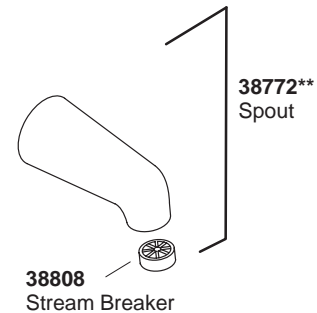

**Finish/color code must be specified when ordering.