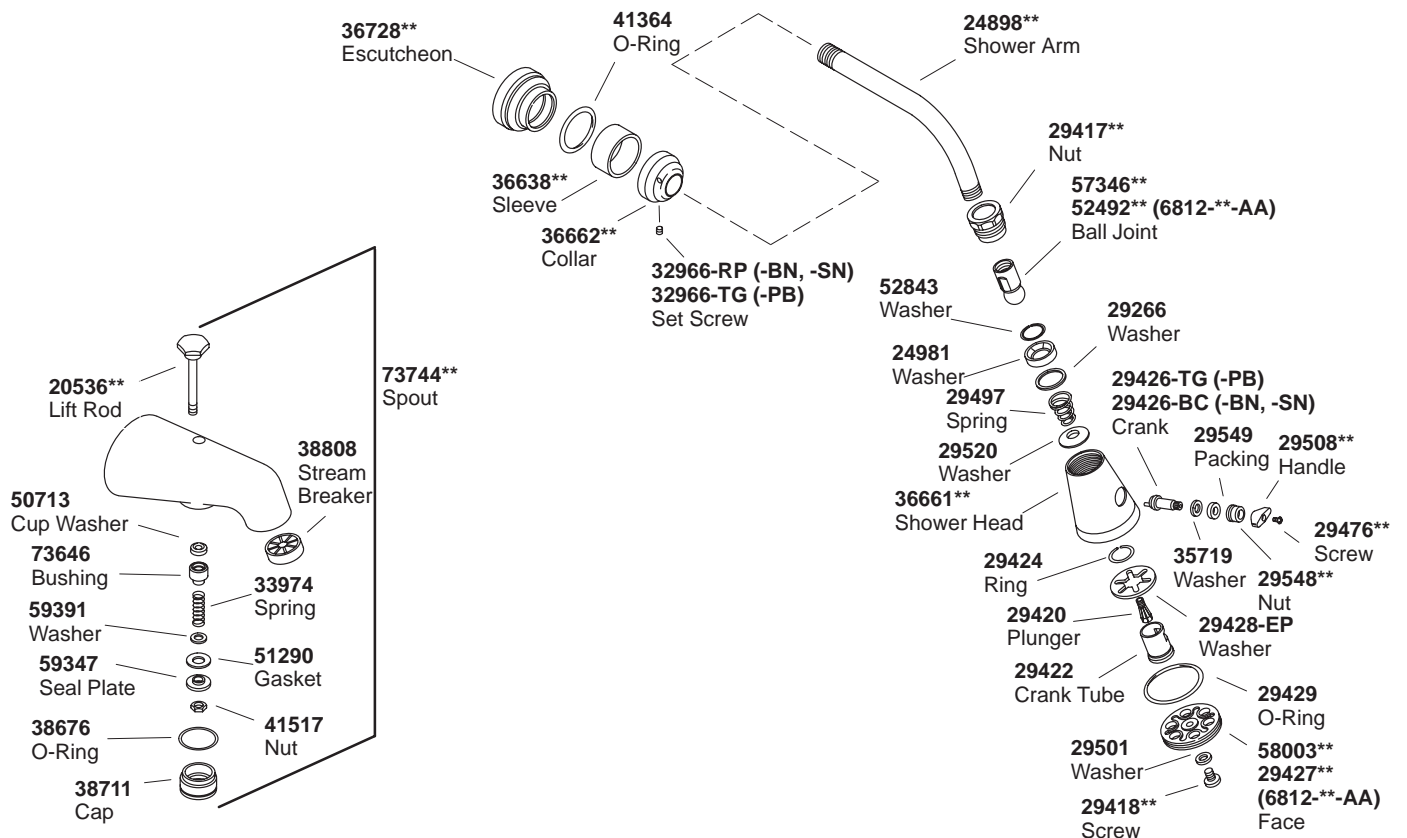

KOHLER[®] SERVICE PARTS

IV GEORGES BRASS™ RITE-TEMP™ BATH AND SHOWER FAUCETS

| K# | Valve | Diverter Spout | Showerhead and Arm | Lever Handle | Cross Handle | Ceramic Dial |
|--------------------|-------|----------------|--------------------|--------------|--------------|--------------|
| K-6808-3D-**-AA/BA | X | X | X | | X | |
| K-T6808-3D-**-AA | | X | X | | X | |
| K-6808-4D-**-AA/BA | X | X | X | X | | |
| K-T6808-4D-**-AA | | X | X | X | | |
| K-6809-3D-**-AA/BA | X | | X | | X | |
| K-T6809-3D-**-AA | | | X | | X | |
| K-6809-4D-**-AA/BA | X | | X | X | | |
| K-T6809-4D-**-AA | | | X | X | | |
| K-6810-3D-**-AA/BA | X | | | | X | |
| K-T6810-3D-**-AA | | | | | X | |
| K-6810-4D-**-AA/BA | X | | | X | | |
| K-T6810-4D-**-AA | | | | X | | |
| K-146-**-AA/BA | | | | | | X |
| K-304-K-NA-AA | X | | | | | |
| K-6812-CP-AA/BA | | | X | | | |

**Finish/color code must be specified when ordering.

**Finish/color code must be specified when ordering.