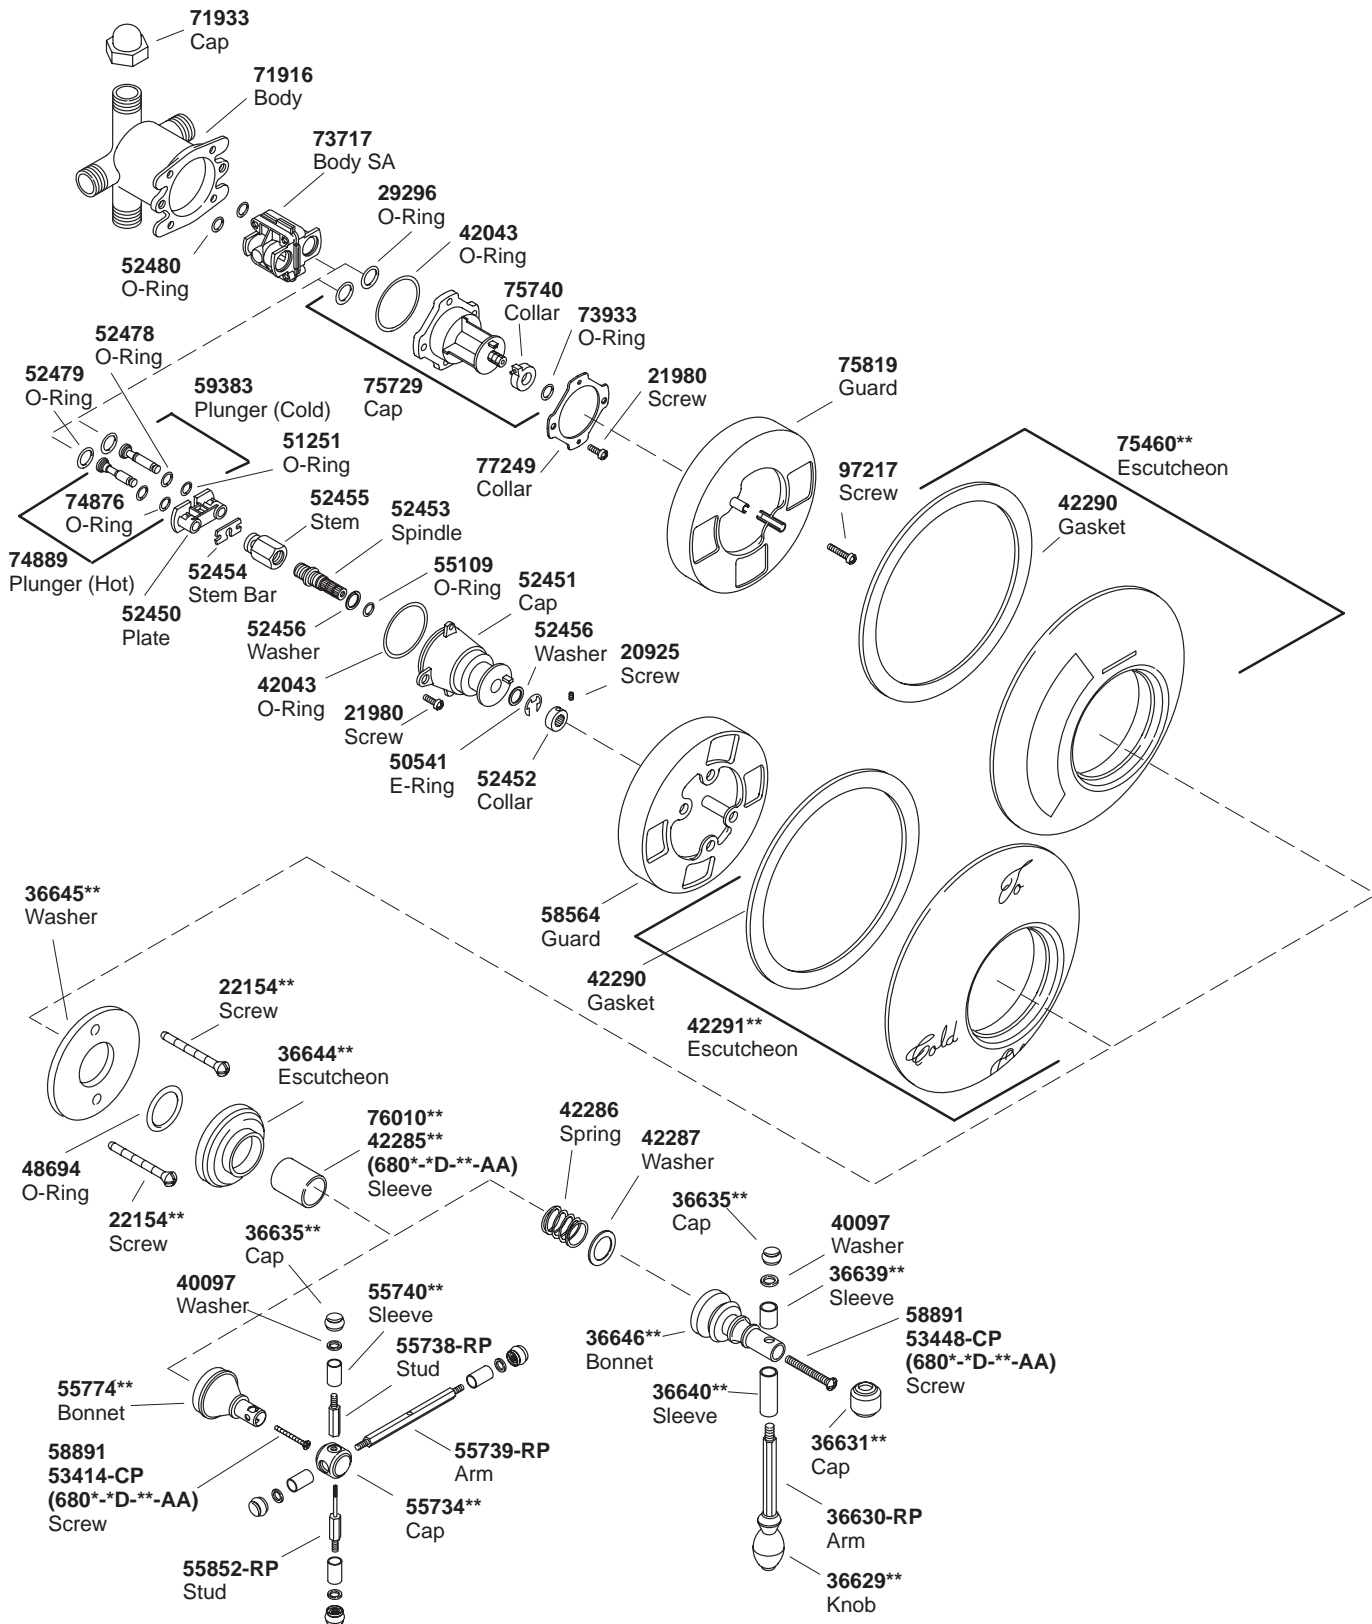

KOHLER[®] SERVICE PARTS

IV GEORGES BRASS™ RITE-TEMP™ BATH AND SHOWER FAUCETS

| K# | Valve | Diverter Spout | Showerhead and Arm | Lever Handle | Cross Handle | Ceramic Dial |
|--------------------|-------|----------------|--------------------|--------------|--------------|--------------|
| K-6808-3D-**-AA/BA | X | X | X | | X | |
| K-T6808-3D-**-AA | | X | X | | X | |
| K-6808-4D-**-AA/BA | X | X | X | X | | |
| K-T6808-4D-**-AA | | X | X | X | | |
| K-6809-3D-**-AA/BA | X | | X | | X | |
| K-T6809-3D-**-AA | | | X | | X | |
| K-6809-4D-**-AA/BA | X | | X | X | | |
| K-T6809-4D-**-AA | | | X | X | | |
| K-6810-3D-**-AA/BA | X | | | | X | |
| K-T6810-3D-**-AA | | | | | X | |
| K-6810-4D-**-AA/BA | X | | | X | | |
| K-T6810-4D-**-AA | | | | X | | |
| K-146-**-AA/BA | | | | | | X |
| K-304-K-NA-AA | X | | | | | |
| K-6812-CP-AA/BA | | | X | | | |

**Finish/color code must be specified when ordering.

**Finish/color code must be specified when ordering.