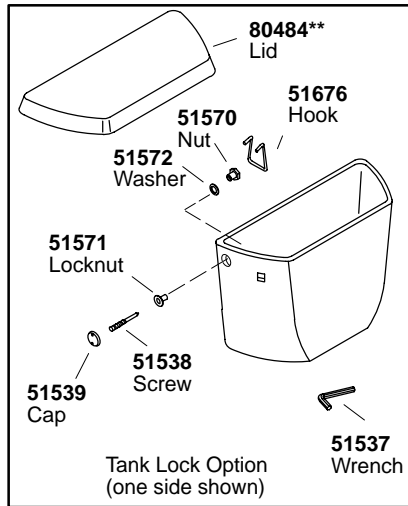

K#	Bowl	Insulated	Tank Locks
K-3530-**-AA	Elongated		
K-3530-C-**-AA	Elongated		
K-3530-CU-**-AA	Elongated	X	
K-3530-CT-**-AA	Elongated	X	X
K-3535-**-AA	Round		
K-3535-U-**-AA	Round	X	
K-3535-C-**-AA	Round		
K-3535-CU-**-AA	Round	X	
K-3536-**-AA	Elongated		
K-3536-U-**-AA	Elongated	X	
K-3536-C-**-AA	Elongated		
K-3536-CU-**-AA	Elongated	X	

30419 Hardware Kit Consists of:
51624 (3 ea.), **32572** (3 ea.), **51533** (3ea.)

**Finish/color code must be specified when ordering.