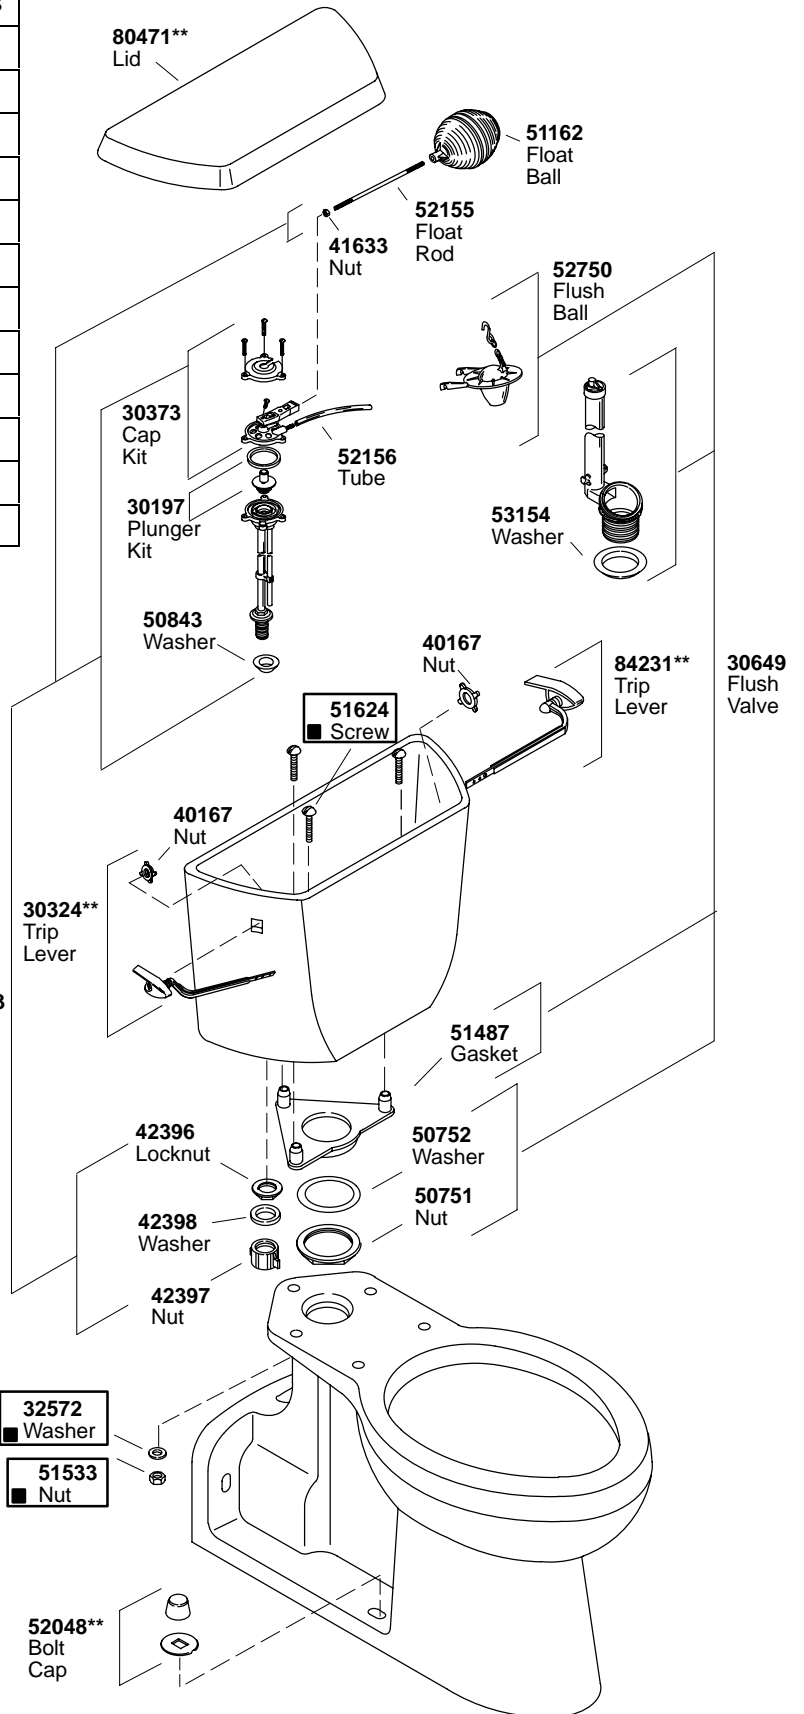

K#	Bowl	Insulated	Tank Locks
K-3530-**-AA	Elongated		
K-3530-C-**-AA	Elongated		
K-3530-CU-**-AA	Elongated	X	
K-3530-CT-**-AA	Elongated	X	X
K-3535-**-AA	Round		
K-3535-U-**-AA	Round	X	
K-3535-C-**-AA	Round		
K-3535-CU-**-AA	Round	X	
K-3536-**-AA	Elongated		
K-3536-U-**-AA	Elongated	X	
K-3536-C-**-AA	Elongated		
K-3536-CU-**-AA	Elongated	X	

30419 Hardware Kit Consists of:
51624 (3 ea.), **32572** (3 ea.), **51533** (3ea.)

**Finish/color code must be specified when ordering.