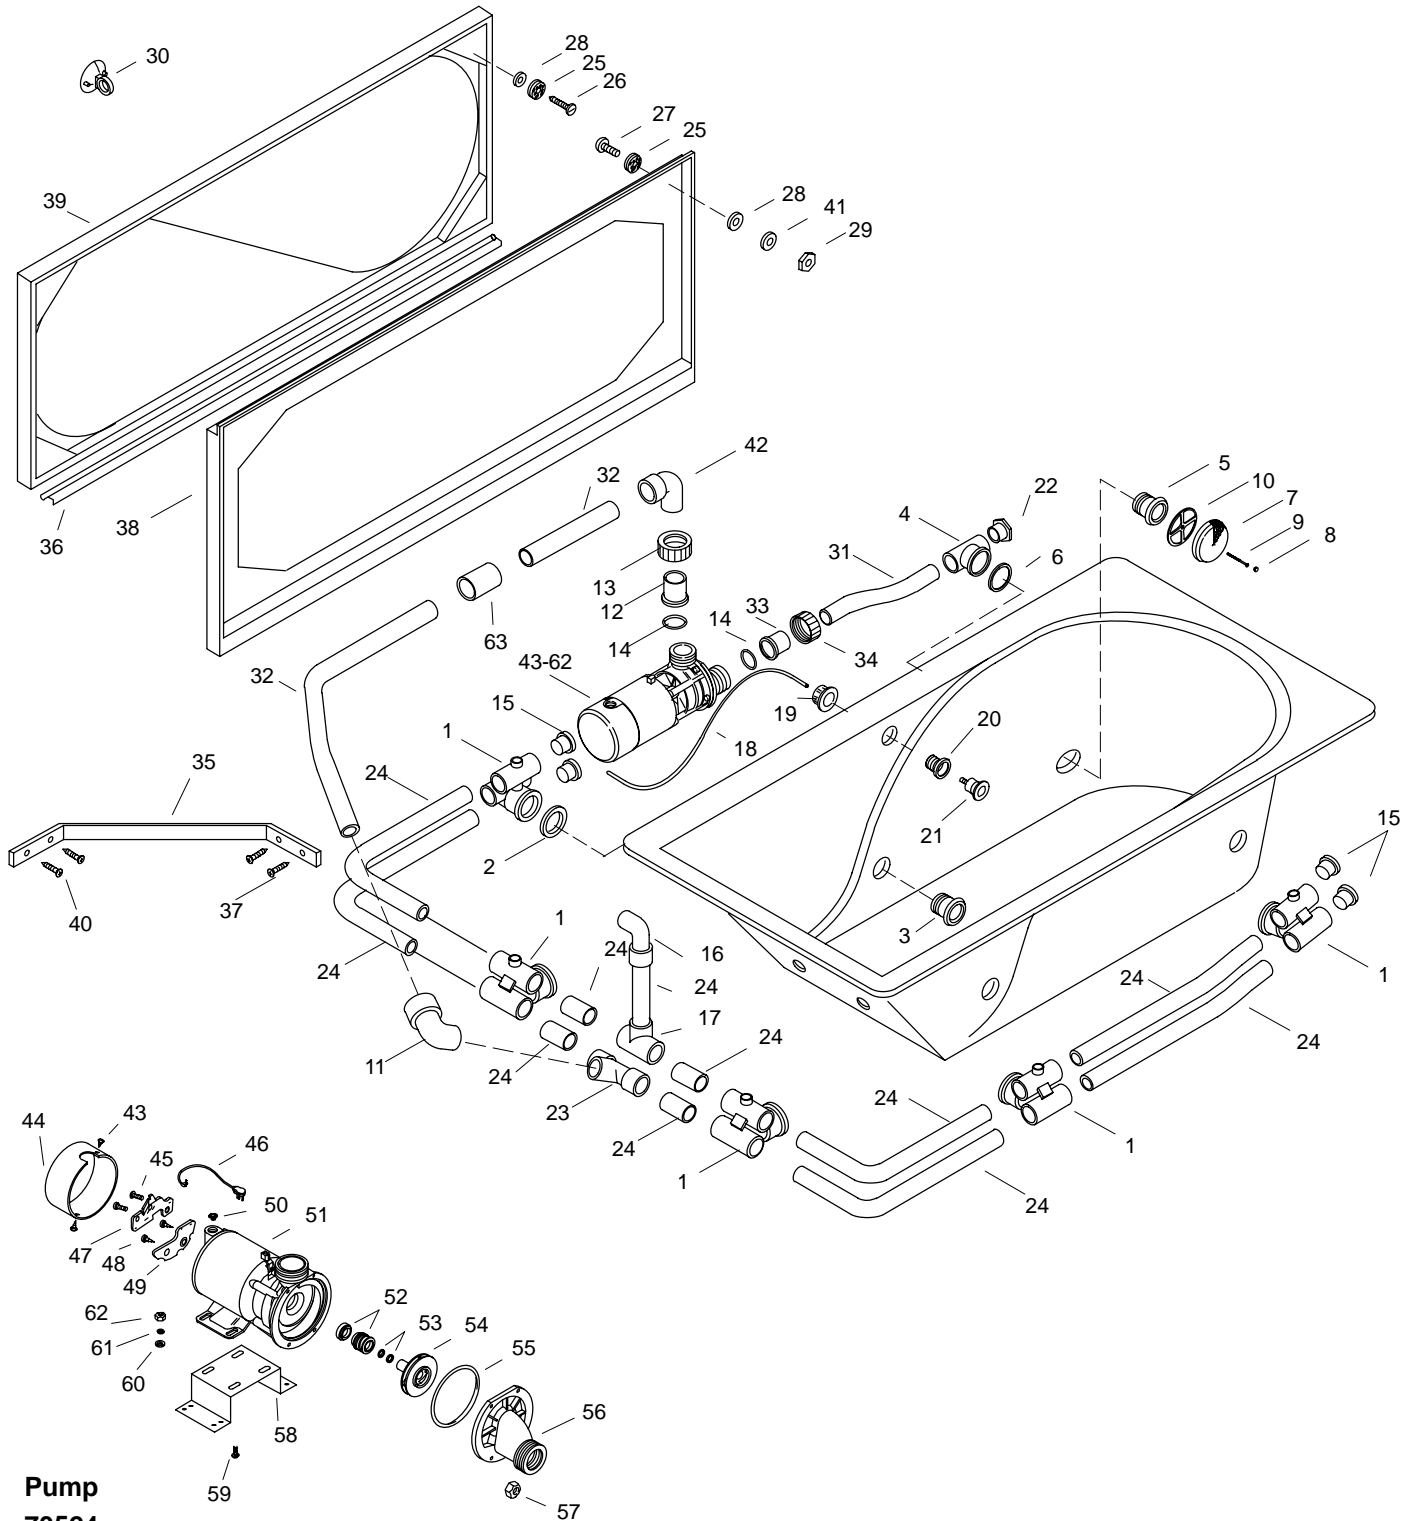

# KOHLER® SERVICE PARTS

ELLERY™  
WHIRLPOOL

K#	Outlet
K-1273-**-AA	Left Hand
K-1274-**-AA	Right Hand

**Pump  
73524**

**\*\*Finish/color code must be specified when ordering.**

## SERVICE KITS

PART NO.	ITEM	QTY.	DESCRIPTION
93838			1" Tube Kit
	24	1 ea.	Tube
		2 ea.	Coupling
94853			1 1/2" Tube Kit
	31	1 ea.	Tube
		2 ea.	Coupling
93839			1 1/4" Tube Kit
	32	1 ea.	Tube
		2 ea.	Coupling
73524			Pump
	43	5 ea.	Screw
	44	1 ea.	End Cap
	45	2 ea.	Screw
	46	1 ea.	Cord
	47	1 ea.	Timer
	48	2 ea.	Bolt
	49	1 ea.	Timer
	50	1 ea.	Strain Relief
	51	1 ea.	Motor
	52	1 ea.	Seal
	53	1 ea.	Pump Shim
	54	1 ea.	Impeller
	55	1 ea.	O-Ring
	56	1 ea.	Cover
	57	4 ea.	Nut
73525			Motor/Control
	43	5 ea.	Screw
	44	1 ea.	End Cap
	45	2 ea.	Screw
	46	1 ea.	Cord
	47	1 ea.	Timer
	48	2 ea.	Bolt
	49	1 ea.	Timer
	50	1 ea.	Strain Relief
	51	1 ea.	Motor