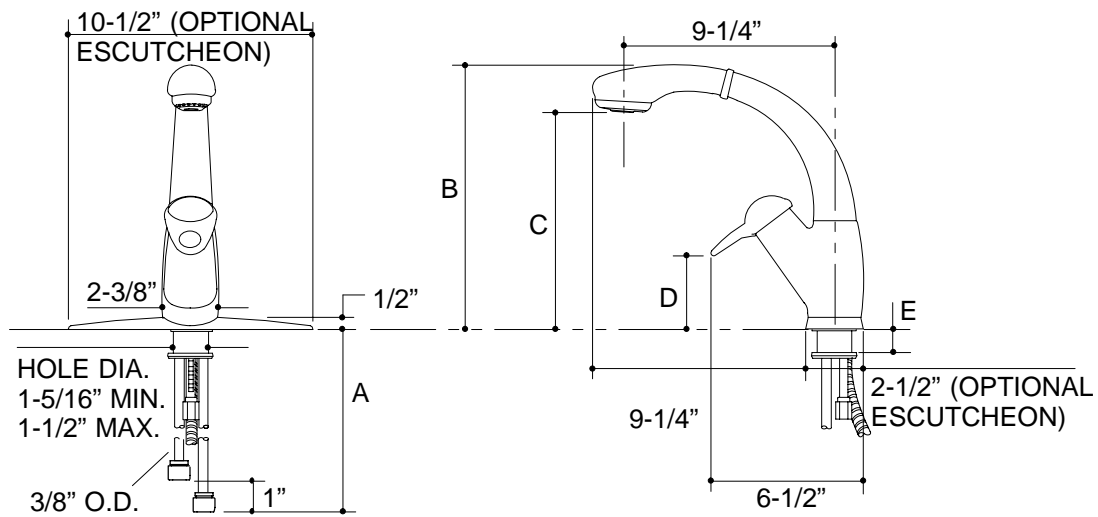

**KITCHEN SINK FAUCET
K-6350**

ADA

FEATURES

- Brass construction
- One-piece self-contained ceramic disc valve allows both volume and temperature control
- Temperature memory allowing faucet to be turned on and off at any temperature setting
- High-temperature limit stop
- 9-1/4" high-arch swing spout with integral spray and retractable hose
- Integral vacuum breaker
- Touch control for stream-to-spray water flow
- Sprayhead is available in a variety of colors
- Single-hole or three-hole installation options
- 2.2 gallons per minute
- Front lever handle

PRODUCT SPECIFICATION:

Single-control pull-out spray kitchen sink faucet shall be of brass construction. The valve shall be a one-piece, self-contained ceramic disc valve, and allows both volume and temperature control. The valve shall feature temperature memory, allowing the faucet to be turned on and off at any temperature setting, and includes a high-temperature limit stop. Product shall include 9-1/4" high-arch swing spout with integral sprayhead, retractable hose, integral vacuum breaker, 10-1/2" escutcheon for three-hole installations, and front lever handle. Faucet shall be Kohler Model K-6350-_____-_____.

Roughing-In Notes					
	A	B	C	D	E
With escutcheon	11-1/8"	11-5/8"	9-3/8"	3-1/8"	2-5/8"
Without escutcheon	11-5/8"	11-1/8"	8-7/8"	2-5/8"	3-1/8"

PRODUCT DIAGRAM