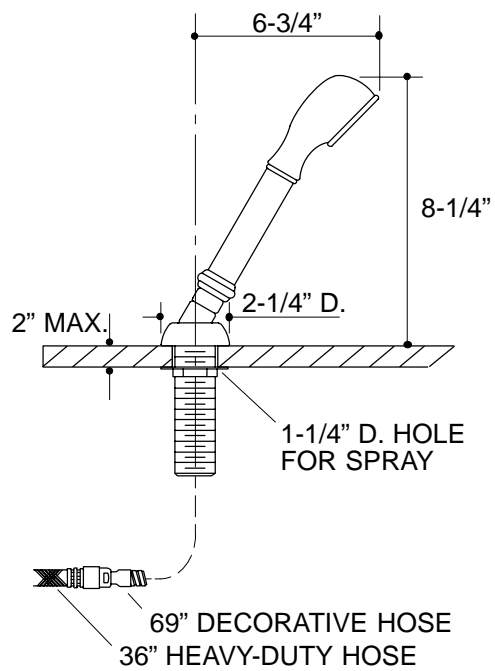

**HANDSHOWER  
K-6526**

**FEATURES**

- Brass construction
- Bath- or deck-mount
- 2.5 gallons per minute
- Removable spray face for easy cleaning
- Available with black or white accents on handle and spray face to complement a variety of decors
- 69" decorative hose and 36" heavy duty hose

**SPECIFIED MODEL:**

Model	Description			
K-6526	Traditional Bath- or Deck-Mount Personal Handshower	<input type="checkbox"/> CP	<input type="checkbox"/> PB	<input type="checkbox"/> Other_____

**PRODUCT SPECIFICATION:**

Bath- or deck-mount personal handshower shall be of brass construction. Handshower features a removable spray face for easy cleaning. Product shall include handshower, 69" decorative hose, and 36" heavy duty hose. Handshower shall be Kohler Model K-6526-\_\_\_\_\_.