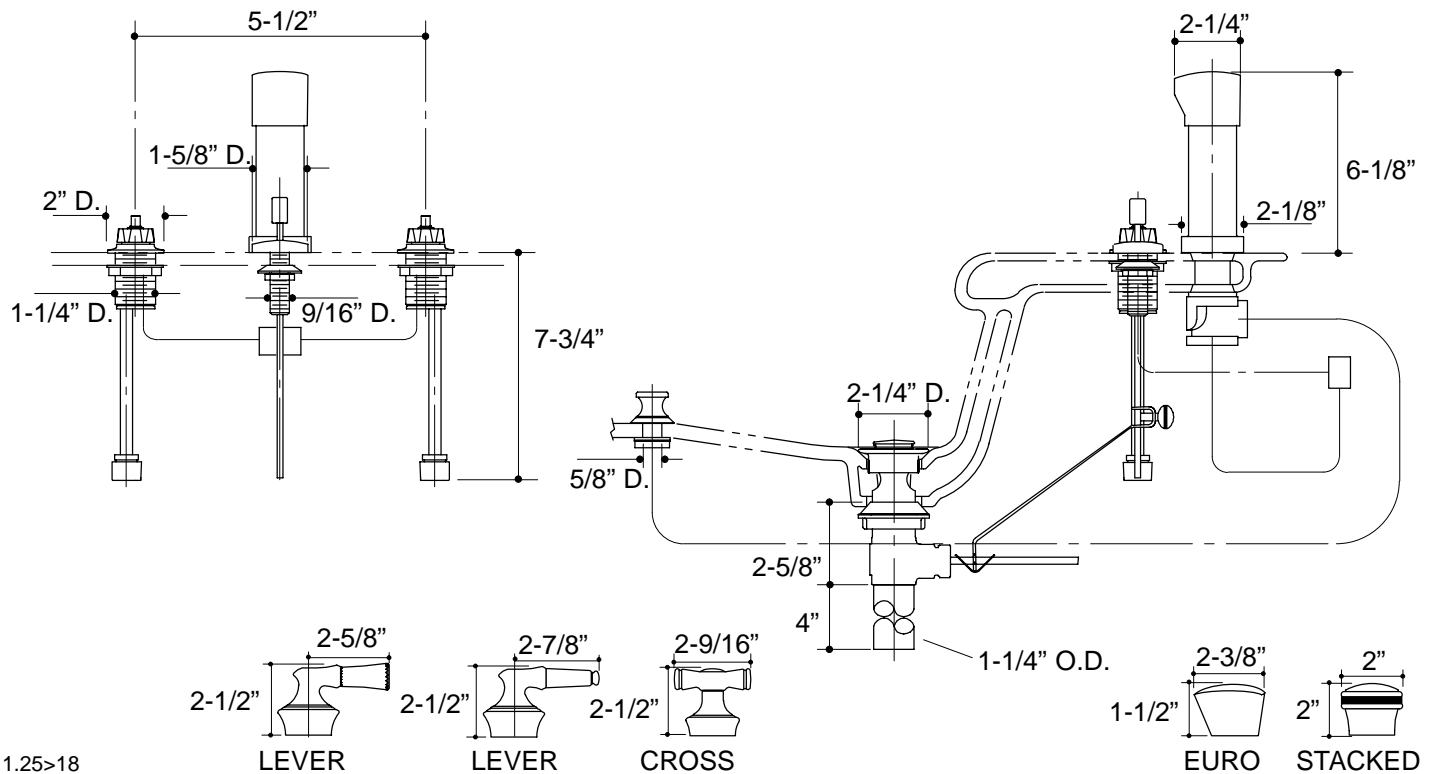

Ordering Information

Applicable product:	
Bidet base faucet	K-15896-K
Euro handles	K-15850-1
White porcelain cross handles	K-15850-3P
White porcelain cross handles, ©Disney	K-15850-3D
Lever handles:	
with acrylic insert	K-15850-4R
with white porcelain insert	K-15850-4P
with polished chrome insert	K-15850-4M
with polished brass insert	K-15850-4N
Stacked handles:	
with polished chrome insert	K-15850-7M
with polished brass insert	K-15850-7N
ADA Lever and cross handle is ADA compliant	

1.25>18

K-15896-K Coralais™ Bidet Faucet
114605-1-DA (-)

KOHLER[®]

NOTES: