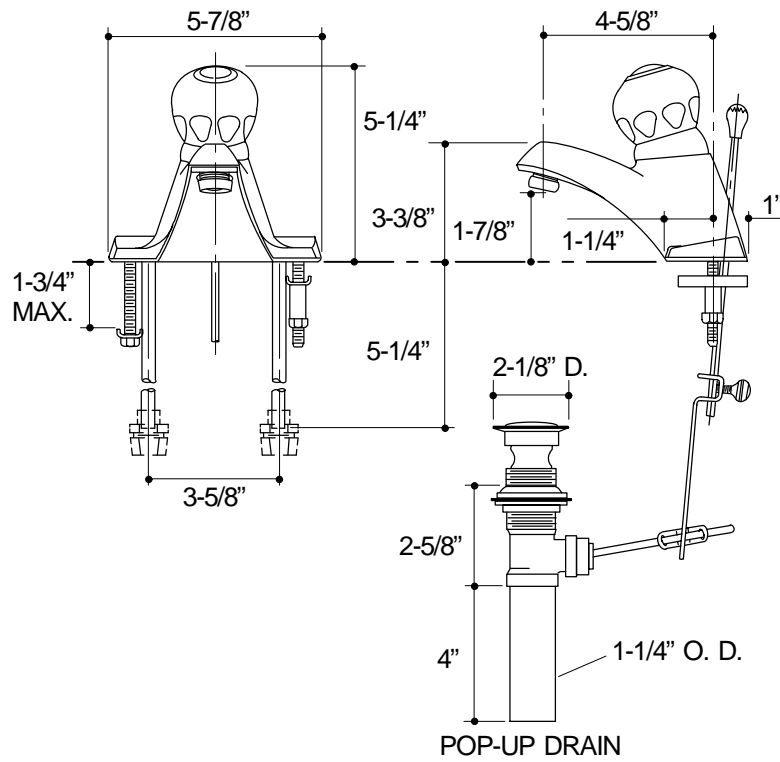

**LAVATORY FAUCET
K-P15181
PROJECT PACK**

FEATURES

- Metal construction
- For 4" centers
- One-piece self-contained valve cartridge allows both volume and temperature control
- Temperature memory allowing faucet to be turned on and off at any temperature setting
- 4-5/8" spout
- Metal throatplate
- 2.0 gallons per minute
- Pop-up drain with lift rod and tailpiece
- Sculptured acrylic handle
- Optional ground joint connections, 16" long supply tubes, and plastic drain
- Packaged six per case

COLORS/FINISHES

- CP Polished Chrome
- PB Polished Brass

SPECIFIED MODEL:

Model	Description		
K-P15181	Coralais Single-Control Centerset Lavatory Faucet with Drain	<input type="checkbox"/> CP	<input type="checkbox"/> PB
K-P15181-L	With 16" Long Supply Tubes and Drain	<input type="checkbox"/> CP	
K-P15181-P	With Ground Joint Connections and Drain	<input type="checkbox"/> CP	<input type="checkbox"/> PB
K-P15181-D	With Plastic Drain	<input type="checkbox"/> CP	<input type="checkbox"/> PB
K-P15181-LD	With 16" Long Supply Tubes and Plastic Drain	<input type="checkbox"/> CP	
K-P15181-PD	With Ground Joint Connections and Plastic Drain	<input type="checkbox"/> CP	<input type="checkbox"/> PB

PRODUCT SPECIFICATION:

Single-control centerset lavatory faucet shall be of metal construction. The valve shall be a one-piece, self-contained valve cartridge, and allows both volume and temperature control. The valve shall feature temperature memory, allowing the faucet to be turned on and off at any temperature setting. Product shall include 4" centers, 4-5/8" spout, pop-up drain with lift rod and tailpiece, and sculptured acrylic handle. Optional features shall be 16" long supply tubes, ground joint connections, and plastic drain. Faucet shall be Kohler Model K-P15181-____-____. Project Pack faucets are packaged six per case.