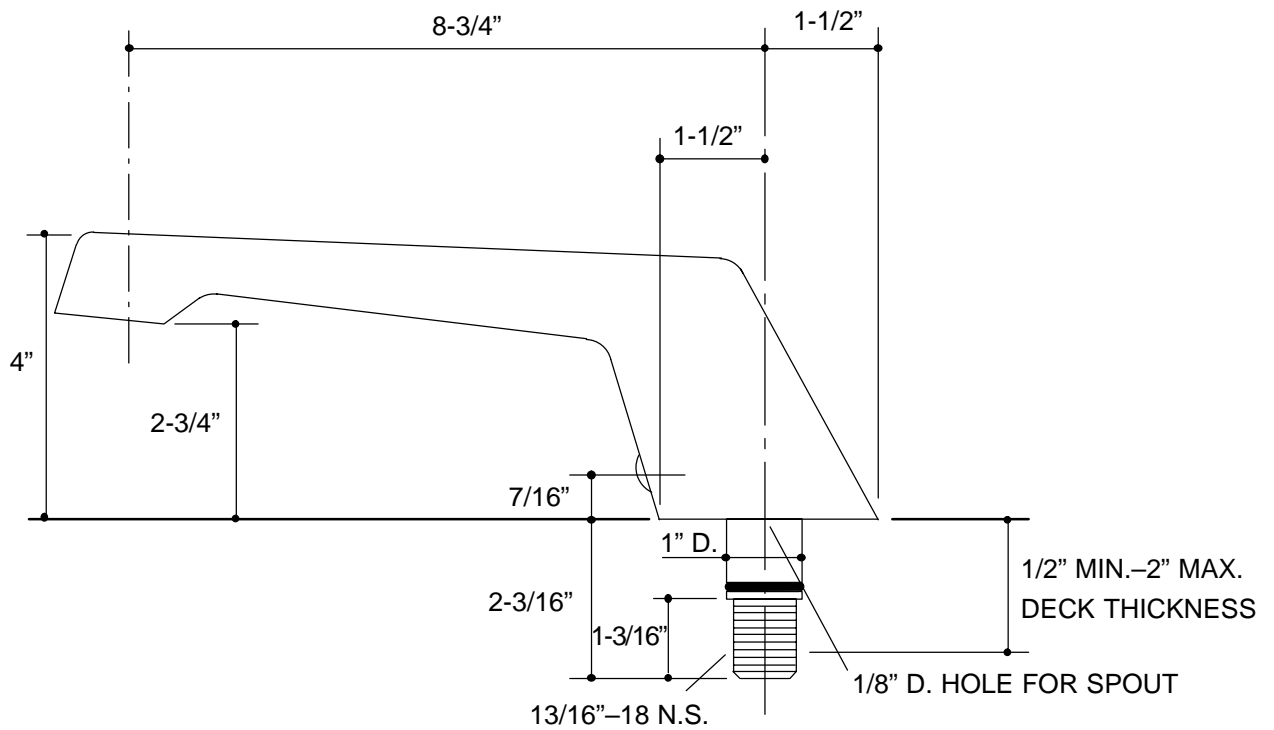

Ordering Information

Applicable product:	
Spout	K-6940-H

K-6940-H Roman Bath Spout
 114655-1-AA (9619)

NOTES: