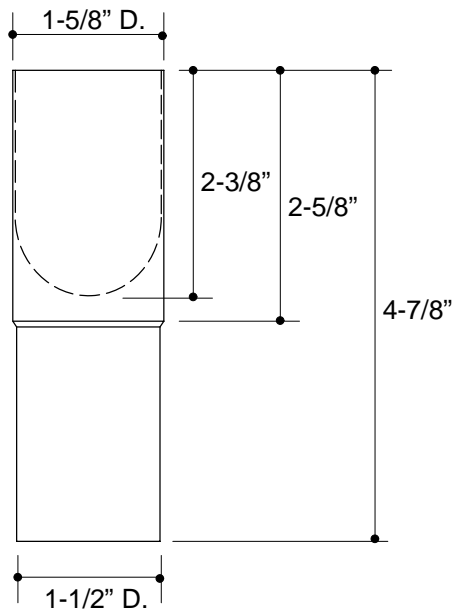

FEATURES

- Brass construction
- Conceals drain in console table installations

CODES/STANDARDS APPLICABLE

Specified model meets or exceeds the following:

- ASME/ANSI A112.18.1M

COLORS/FINISHES

- CP Polished Chrome
- PB Polished Brass
- Other Refer to Faucets Price Book for additional finishes

SPECIFIED MODEL:

Model	Description			
K-7709	Drain Shroud	<input type="checkbox"/> CP	<input type="checkbox"/> PB	<input type="checkbox"/> Other_____

PRODUCT SPECIFICATION:

Drain shroud shall be of brass construction. Product conceals drains and is intended for console table installations. Drain shroud shall be Kohler Model K-7709-_____-_____.

PRODUCT DIAGRAM