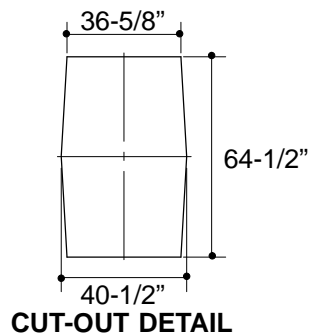

FEATURES

- 66" x 42" x 21-1/2"
- Acrylic

CODES/STANDARDS APPLICABLE

Specified model meets or exceeds the following:

- ANSI Z124.1
- IAPMO/UPC
- Canadian Standards Association (CSA)
- State of Massachusetts

PRODUCT SPECIFICATION:

The oval bath shall be 66" in length, 42" in width, and 21-1/2" in height. Bath shall be made of acrylic. Bath shall be Kohler Model K-1262-_____.

FOLIO

PRODUCT INFORMATION

Fixture*:	basin area	top area	weight
Bathing well	49" x 30"	62" x 33"	108 lbs.
	water depth	capacity	
To overflow	17"	111 gals.	
* Approximate measurements for comparison only.			

Roughing-In Notes

No change in measurements if connected with drain illustrated.

1.25>132

PRODUCT DIAGRAM