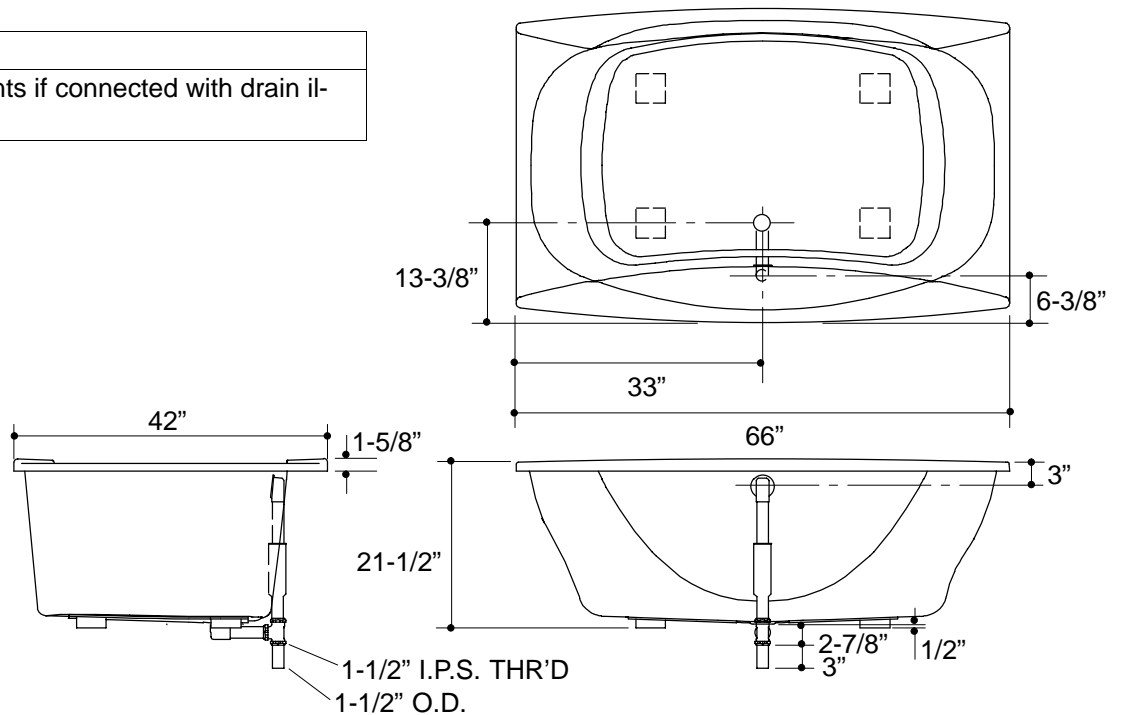

FEATURES

- 66" x 42" x 21-1/2"
- Acrylic

CODES/STANDARDS APPLICABLE

Specified model meets or exceeds the following:

- ANSI Z124.1
- IAPMO/UPC
- Canadian Standards Association (CSA)
- State of Massachusetts

PRODUCT SPECIFICATION:

The oval bath shall be 66" in length, 42" in width, and 21-1/2" in height. Bath shall be made of acrylic. Bath shall be Kohler Model K-1262-_____.

FOLIO

PRODUCT INFORMATION

Fixture*:	basin area	top area	weight
Bathing well	49" x 30"	62" x 33"	108 lbs.
	water depth	capacity	
To overflow	17"	111 gals.	
* Approximate measurements for comparison only.			

INSTALLATION NOTES

If installing a rim-mount faucet, make sure there is no interference with drain overflow and circulating system before drilling any holes. Consult local and national codes for minimum air gap requirements if installing a spout on the faucet deck.

Roughing-In Notes

No change in measurements if connected with drain illustrated.

1.25>132

PRODUCT DIAGRAM