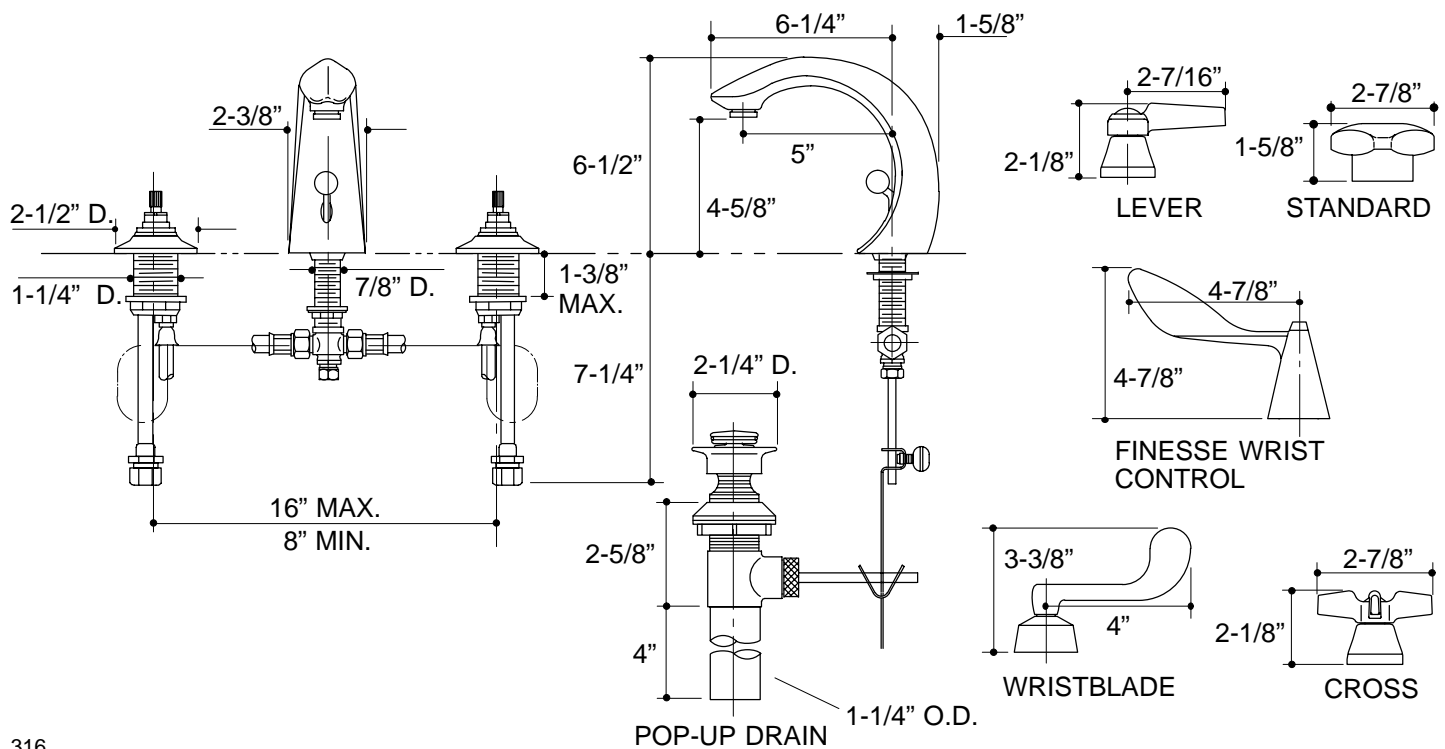

## Ordering Information

Applicable faucet:	
Base faucet with water-guard aerator*	K-7438-K
Handles:	
Triton standard handles	K-16012-2
Triton cross handles	K-16012-3
Triton lever handles	K-16012-4
Triton wristblade lever handles	K-16012-5
Finesse wrist control lever handles	K-16022-5
*Handles must be ordered to complete faucet.	
<b>ADA</b> Lever and cross handles are ADA compliant	

316

K-7438-K Triton/Finesse Lavatory Faucet  
114707-1-CA (-)

**KOHLER®**

NOTES: