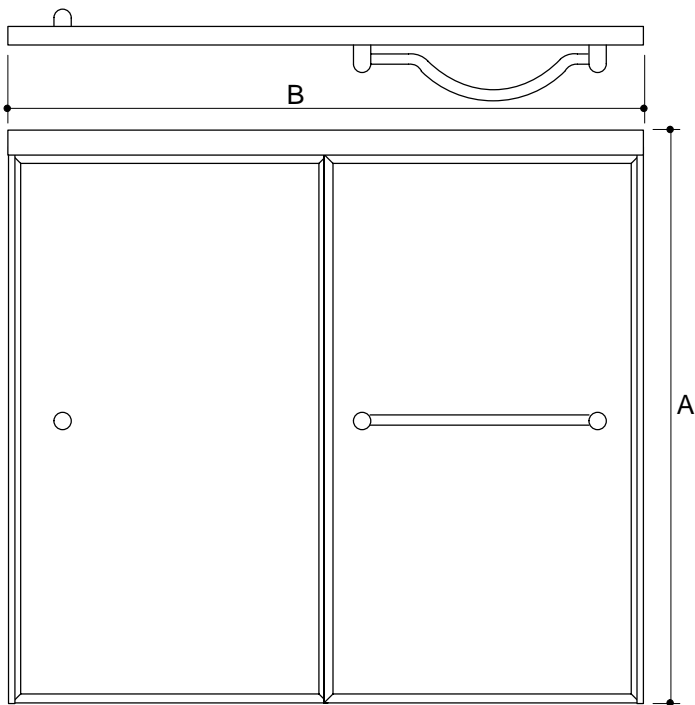

Roughing-In Notes		
	A	B
K-703010	56"	48-53-1/2"
K-703012	56"	53-58"
K-703014	58-1/2"	42-1/2-48"
K-703016	58-1/2"	48-53-1/2"
K-703018	58-1/2"	54-59-1/2"
K-703020	58-1/2"	60-65-1/2"
K-703022	58-1/2"	66-71-1/2"

PRODUCT DIAGRAM

K-703010 Forum™ Bypass Shower Doors

Page 2 of 2
114716-4-CA (-)

THE BOLD LOOK
OF **KOHLER**®