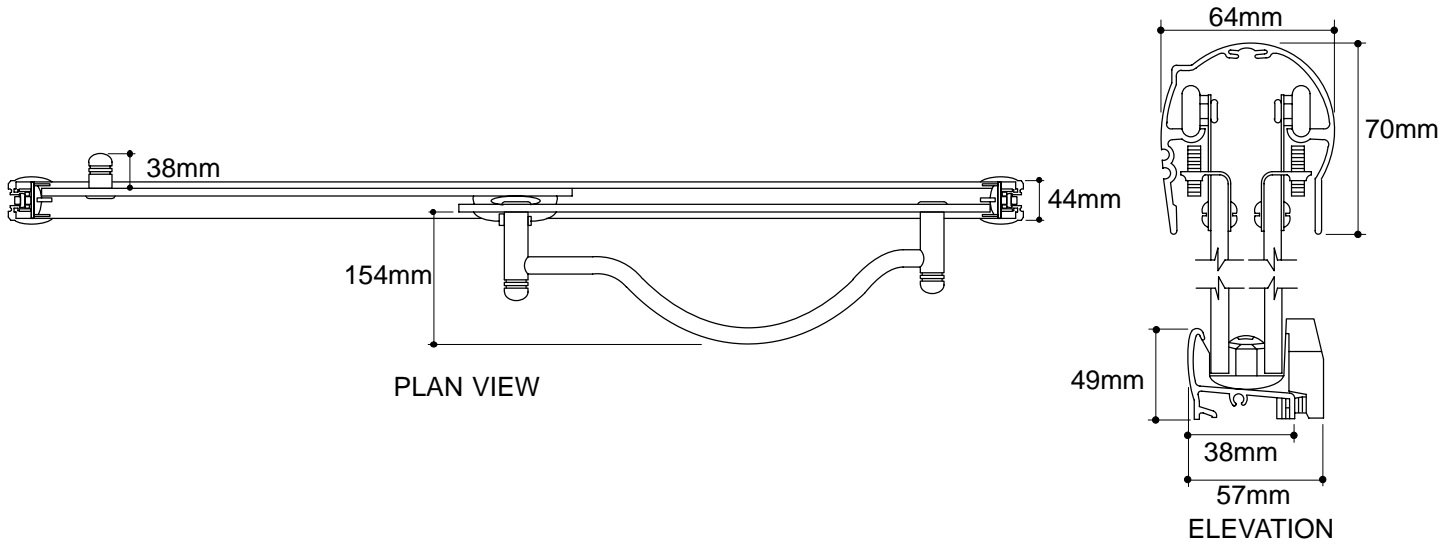

Ordering Information

Applicable product:
 Reference models and measurements below.

Installation Notes

Refer to installation instructions included with fixture before beginning installation.

Roughing-In Notes		
	A	B
K-703010	1422mm	1219 to 1359mm
K-703012	1422mm	1346 to 1473mm
K-703014	1486mm	1080 to 1219mm
K-703016	1486mm	1219 to 1359mm
K-703018	1486mm	1372 to 1511mm
K-703020	1486mm	1524 to 1664mm
K-703022	1486mm	1676 to 1816mm