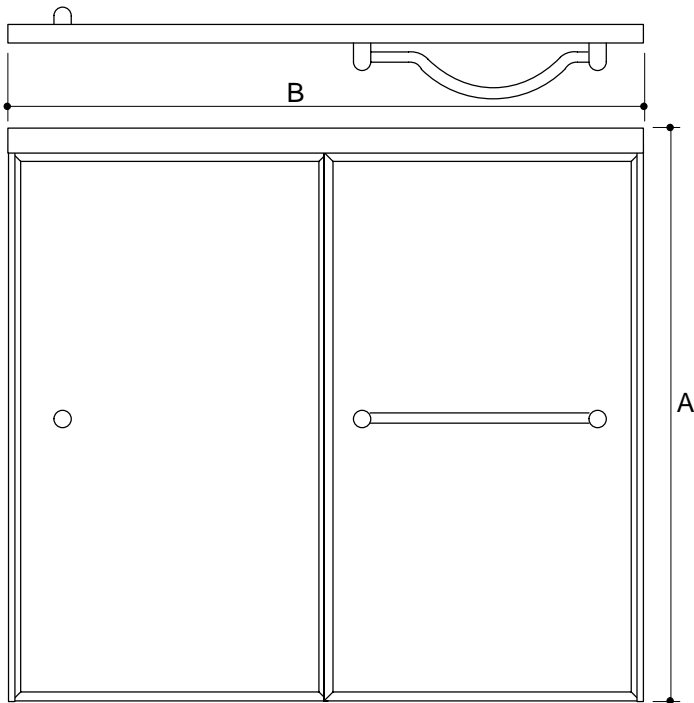

Ordering Information

Applicable product:
 Reference models and measurements below.

Installation Notes

Refer to installation instructions included with fixture before beginning installation.

Roughing-In Notes		
	A	B
K-703010	1422mm	1219 to 1359mm
K-703012	1422mm	1346 to 1473mm
K-703014	1486mm	1080 to 1219mm
K-703016	1486mm	1219 to 1359mm
K-703018	1486mm	1372 to 1511mm
K-703020	1486mm	1524 to 1664mm
K-703022	1486mm	1676 to 1816mm