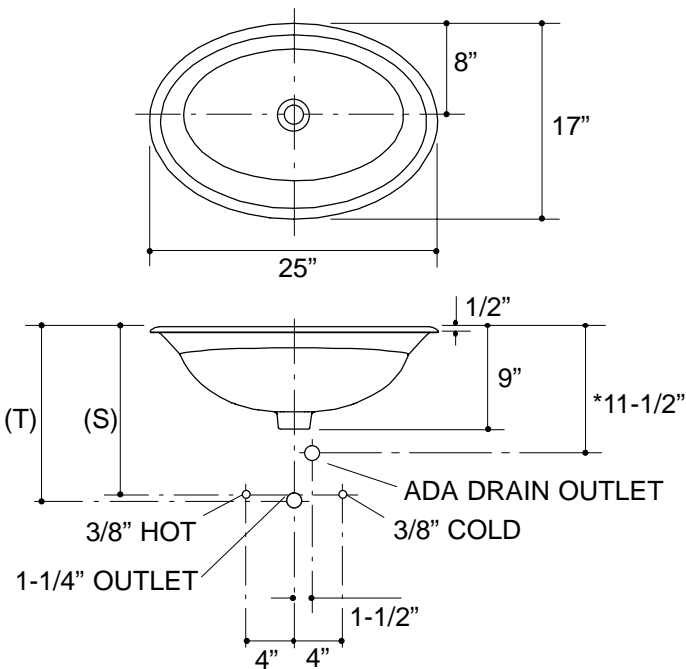

FEATURES

- 25" x 17"
- Vitreous china
- Self-rimming with wide angled ledge
- ADA compliant
- With sealant

CODES/STANDARDS APPLICABLE

Specified model meets or exceeds the following:

- ADA
- ASME/ANSI A112.19.2M
- CABO/ANSI A117.1
- IAPMO/UPC
- CSA B45
- State of Massachusetts

Recommended Accessories			
K-8998	Trap	<input type="checkbox"/> CP	<input type="checkbox"/> Other_____

PRODUCT SPECIFICATION:

The self-rimming countertop lavatory shall be 25" in length and 17" in width. Lavatory shall be made of vitreous china. Lavatory shall have a wide angled ledge. Lavatory shall be ADA compliant. Lavatory shall include sealant. Lavatory shall be Kohler Model K-2264-_____.

CENTERPIECE™

PRODUCT INFORMATION

ADA compliant.			
Fixture*:		basin area	water depth
Lavatory		23" x 15"	7"
Outlet	1-3/4" D.		
* Approximate measurements for comparison only.			
Included Components:			
Adhesive sealant		63034	
Adjustable linkage		40372	
Cutout template		114809-7	

Roughing-In Notes

*Based on K-8998 with 1" of tailpiece exposed.

(T) Pop-up drain 14-5/8".

(S) 14" (Based on 12" riser which may require cutting).

4-5/8" minimum faucet spout length needed to reach over rim into basin.