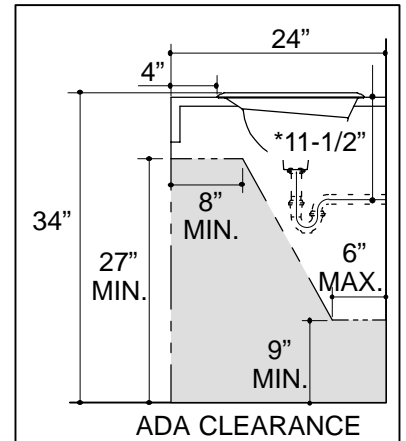

FEATURES

- 25" x 17"
- Vitreous china
- Self-rimming with wide angled ledge
- ADA compliant
- With sealant

CODES/STANDARDS APPLICABLE

Specified model meets or exceeds the following:

- ADA
- ASME/ANSI A112.19.2M
- CABO/ANSI A117.1
- IAPMO/UPC
- CSA B45
- State of Massachusetts

Recommended Accessories			
K-8998	Trap	<input type="checkbox"/> CP	<input type="checkbox"/> Other_____

PRODUCT SPECIFICATION:

The self-rimming countertop lavatory shall be 25" in length and 17" in width. Lavatory shall be made of vitreous china. Lavatory shall have a wide angled ledge. Lavatory shall be ADA compliant. Lavatory shall include sealant. Lavatory shall be Kohler Model K-2264-_____.

CENTERPIECE™

PRODUCT INFORMATION

ADA compliant.			
Fixture*:		basin area	water depth
Lavatory		23" x 15"	7"
Outlet	1-3/4" D.		
* Approximate measurements for comparison only.			
Included Components:			
Adhesive sealant		63034	
Adjustable linkage		40372	
Cutout template		114809-7	

Roughing-In Notes

*Based on K-8998 with 1" of tailpiece exposed.

(T) Pop-up drain 14-5/8".

(S) 14" (Based on 12" riser which may require cutting).

4-5/8" minimum faucet spout length needed to reach over rim into basin.