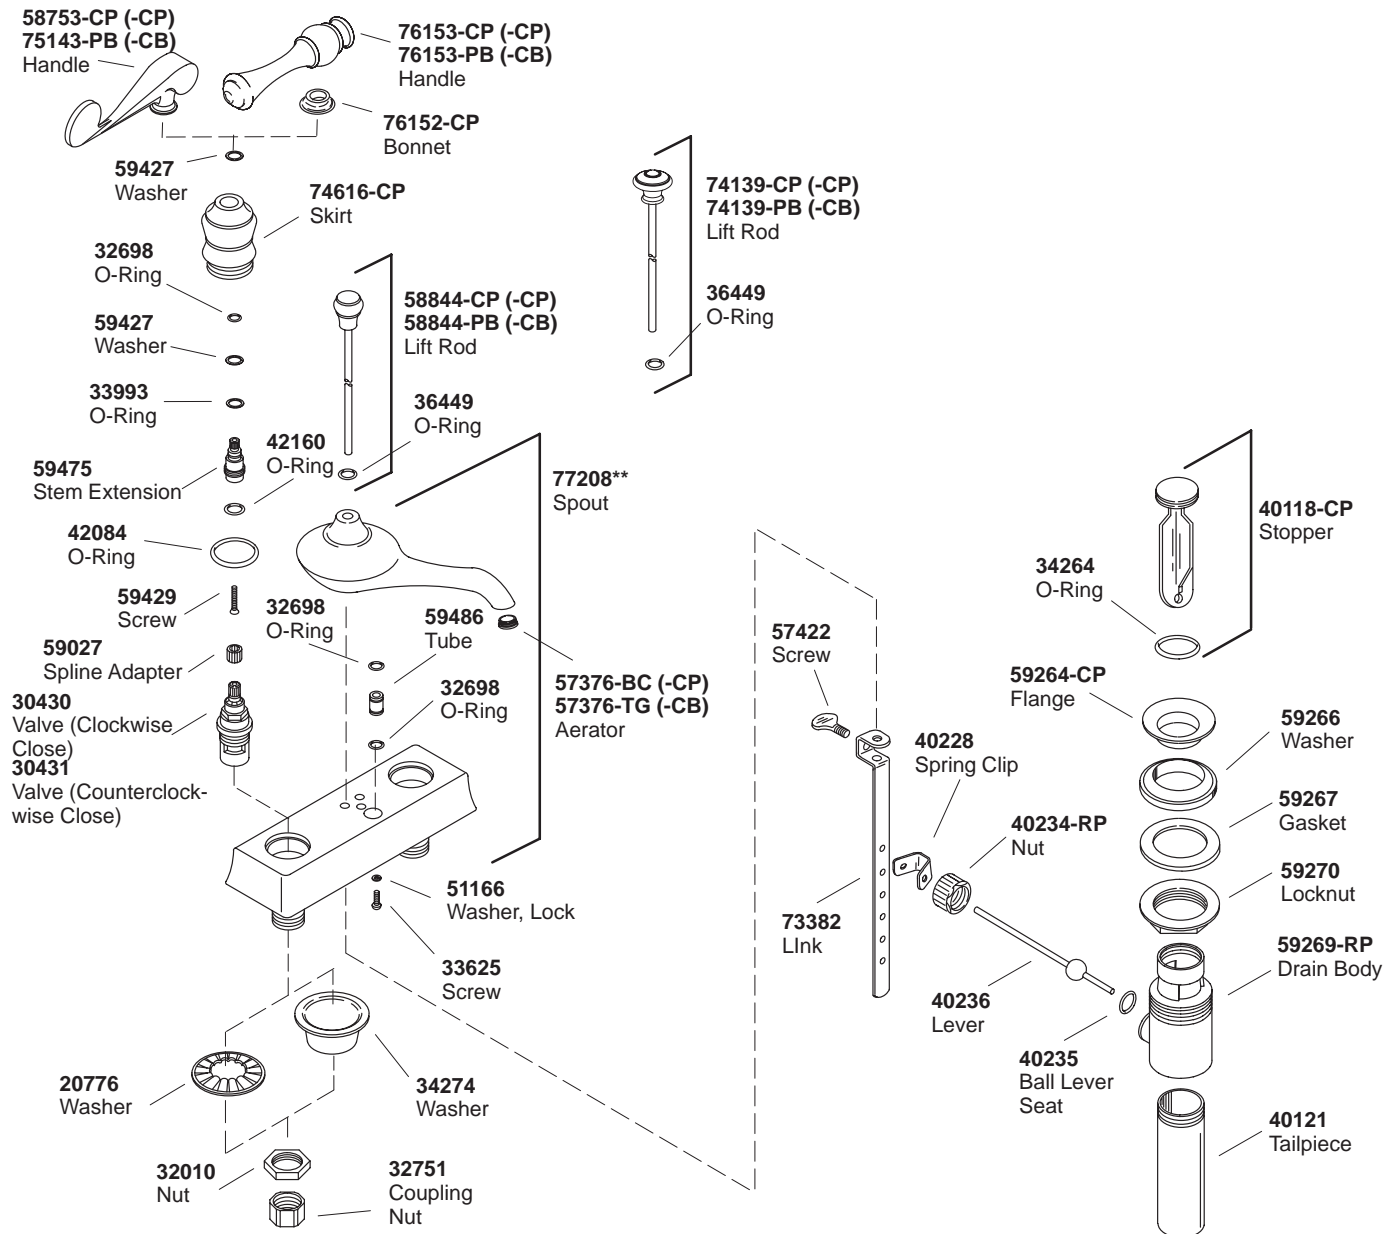

# KOHLER® SERVICE PARTS

## REVIVAL™ CENTERSPREAD LAVATORY FAUCET

K#	Scroll Lever Handle	Traditional Lever Handle	Pop-up Drain
K-16100-ZU-CP-AA	X		X
K-16100-ZS-CP-AA		X	X
K-16100-ZT-CB-AA	X		X
K-16100-ZV-CB-AA		X	X

\*\*Finish/color code must be specified when ordering.