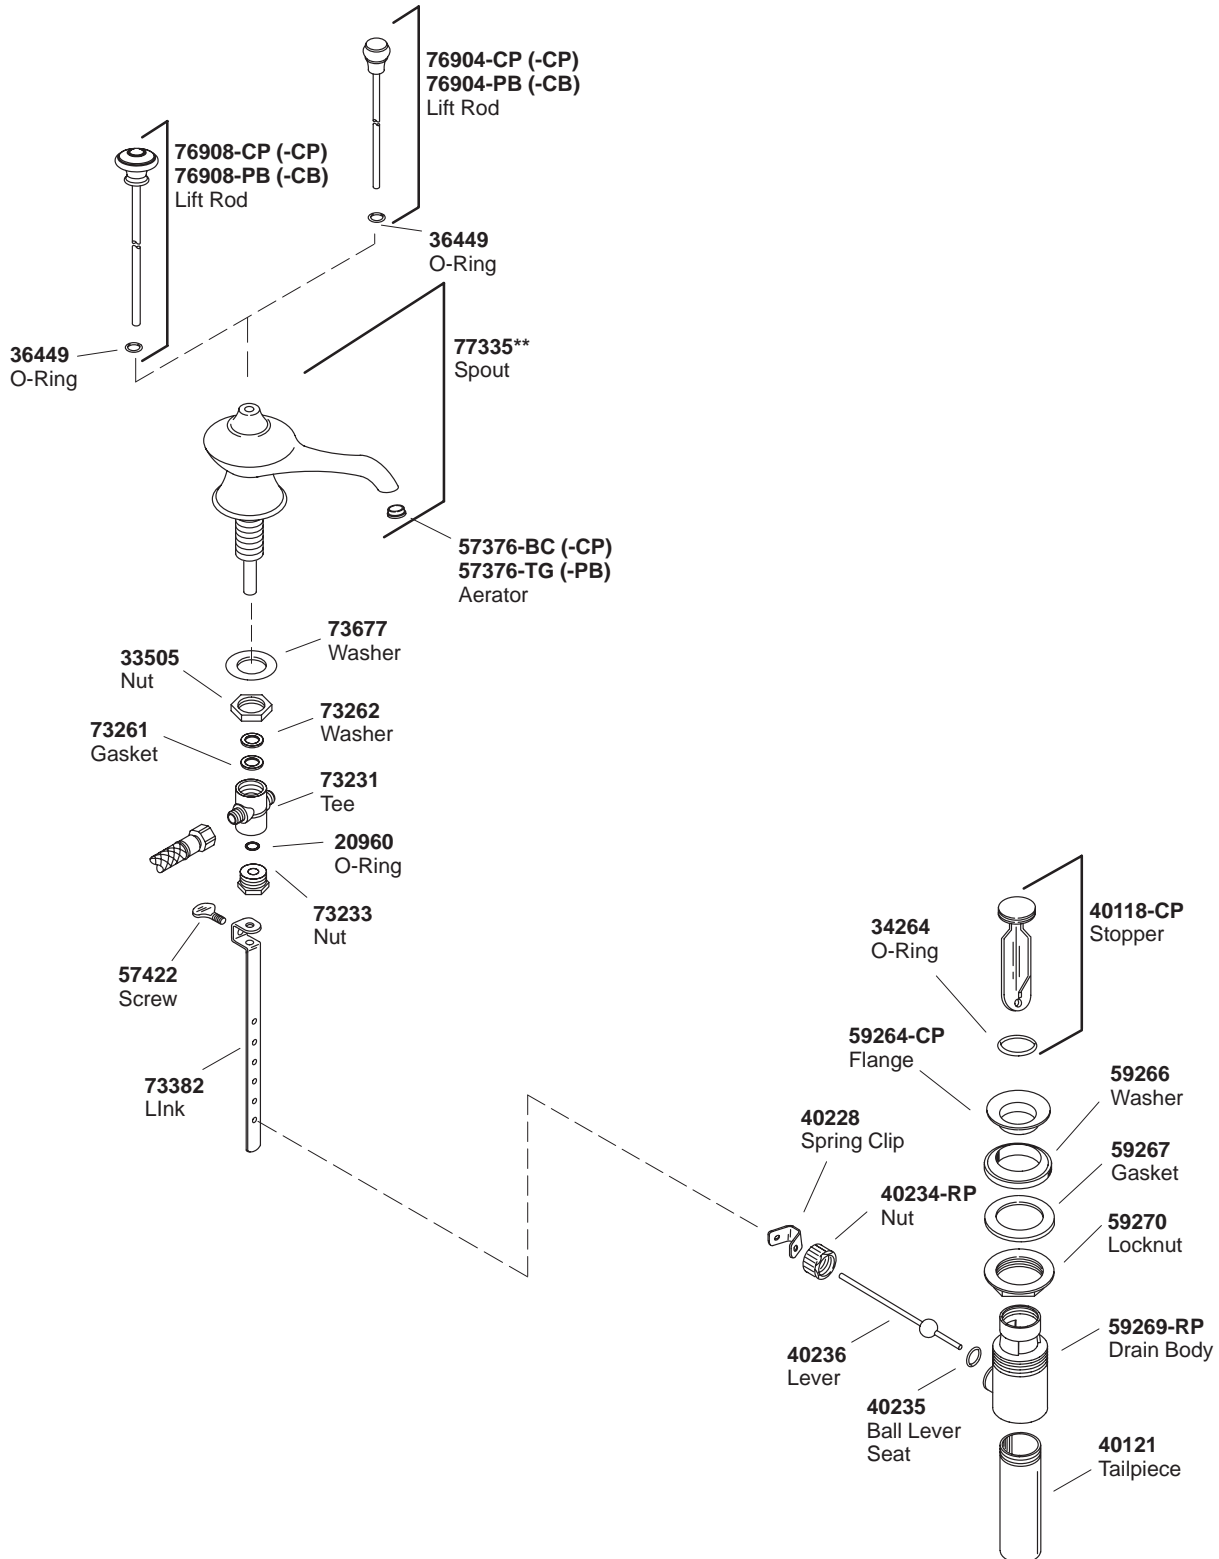

K#	Scroll Lever Handle	Traditional Lever Handles	Pop-Up Drain
K-16102-ZU-CP-AA	X		X
K-16102-ZS-CP-AA		X	X
K-16102-ZT-CB-AA	X		X
K-16102-ZV-CB-AA		X	X

** Variation and/or finish/color code may be required when ordering.

** Variation and/or finish/color code may be required when ordering.