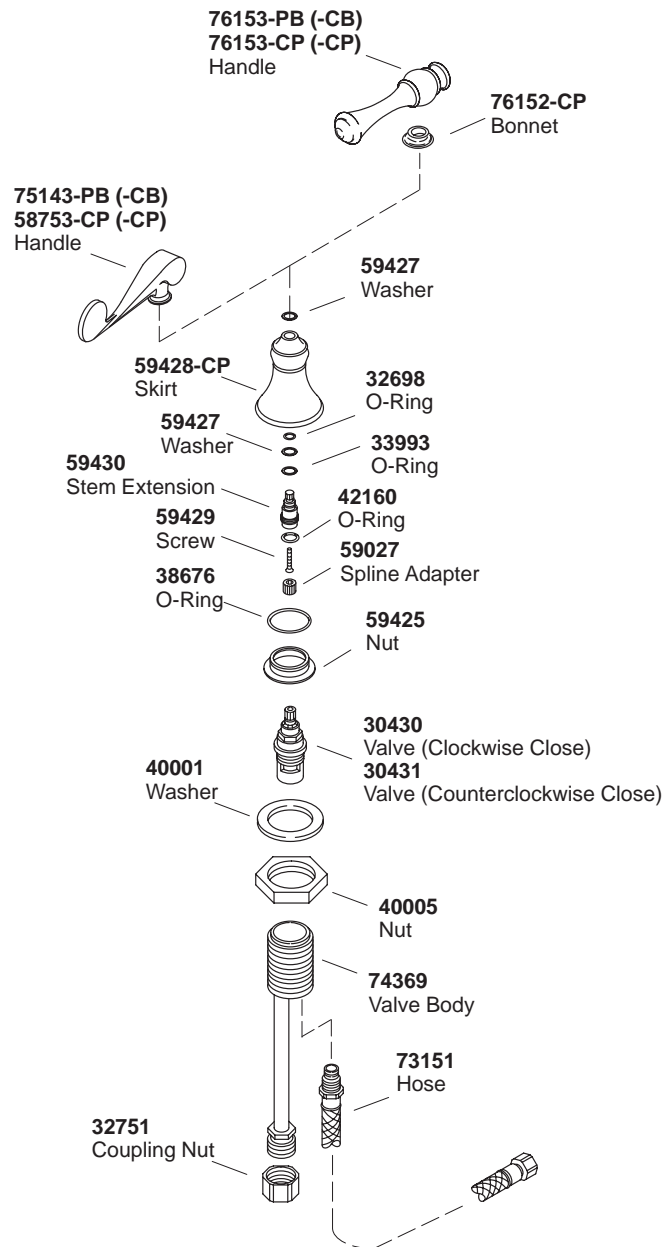

K#	Scroll Lever Handle	Traditional Lever Handles	Pop-Up Drain
K-16102-ZU-CP-AA	X		X
K-16102-ZS-CP-AA		X	X
K-16102-ZT-CB-AA	X		X
K-16102-ZV-CB-AA		X	X

** Variation and/or finish/color code may be required when ordering.

** Variation and/or finish/color code may be required when ordering.