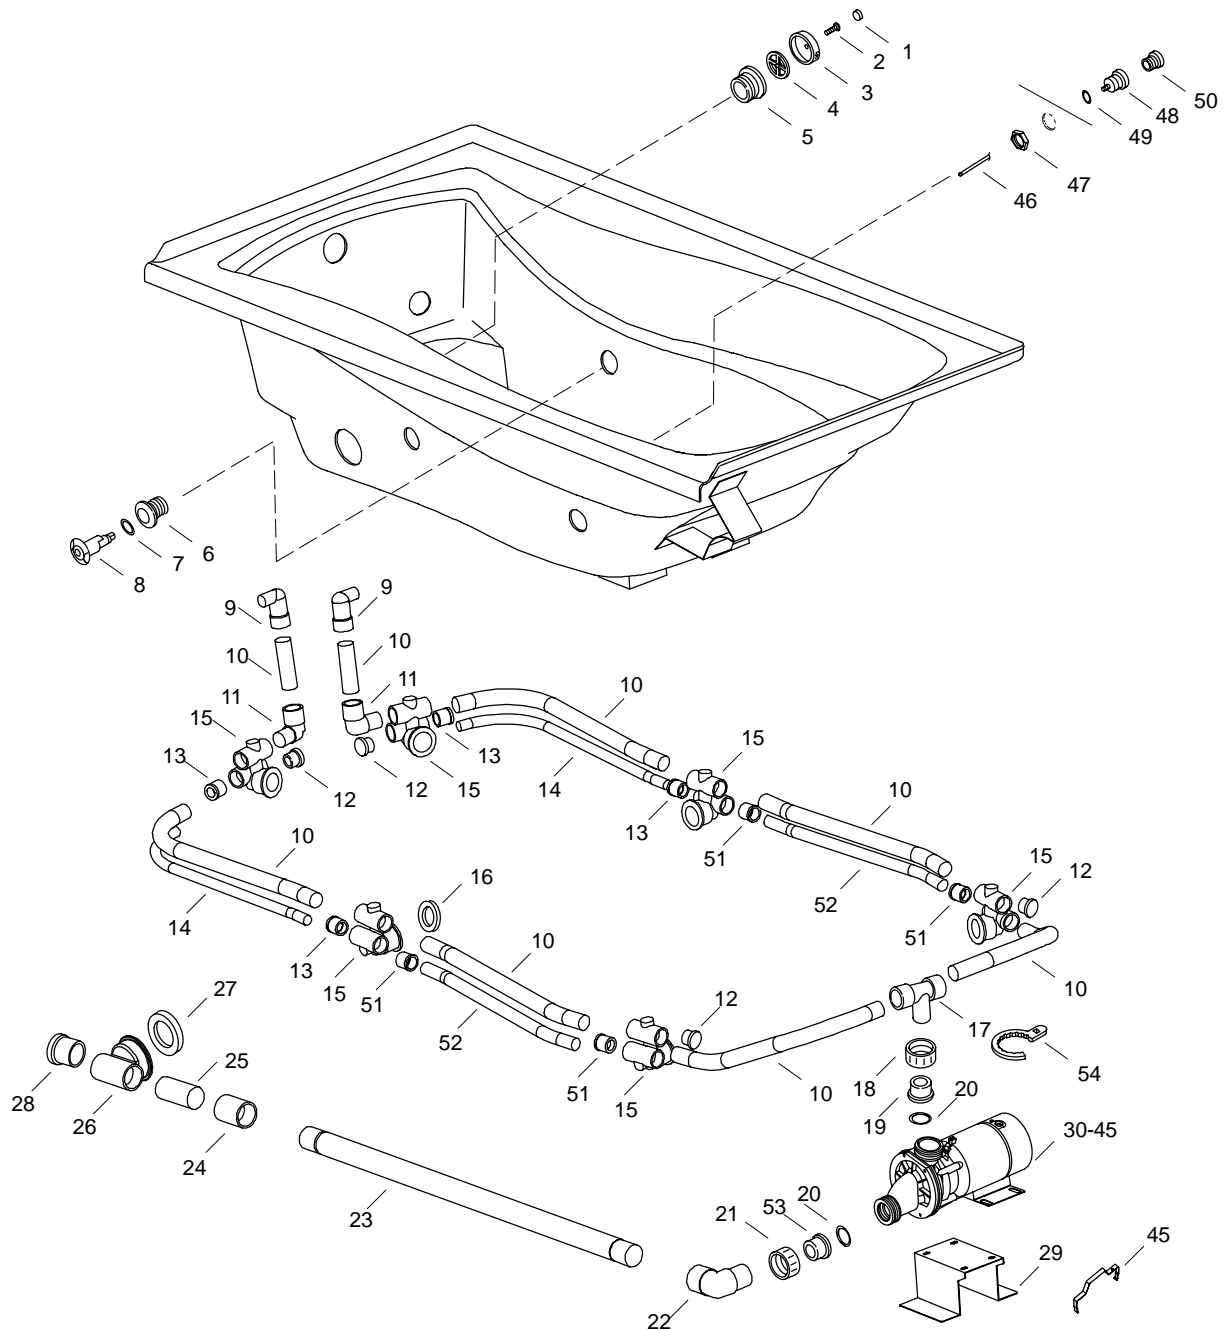

KOHLER® SERVICE PARTS

6' ACRYLIC WHIRLPOOL

K#	Drain Location	Rim Style
K-1257-**-AA	Left	Drop-in
K-1257-L-**-AA	Left	Flange
K-1257-R-**-AA	Right	Flange

****Finish/color code must be specified when ordering.**

Pump
73524

**Finish/color code must be specified when ordering.

SERVICE PARTS

ITEM	PART NO.	DESCRIPTION
1	65226**	Suction Cover Plug
2	65054-S	Screw
3	67999**	Suction Cover
4	65355	Suction Spacer
5	65036	Flange
6	67429	Flange
7	67594	O-Ring
8		Available in Service Kit Only
9	91967	Check Valve
10		Available in Service Kit Only
11	61536	Elbow
12	67665	Plug
13	60561	Reducer
14		Available in Service Kit Only
15	67889	Jet Housing
16	65885	Gasket
17	60797	Tee
18	60979	Slip Nut
19	60848	Connector
20	94821	O-Ring
21	60979-A	Nut
22	61567	Elbow
23		Available in Service Kit Only
24	61249	Coupling
25		Available in Service Kit Only
26	93685	Housing
27	65886	Gasket
28	73518	Plug
29	73508-D	Bracket
30	73559	Nut
31	73552	Cover
32	73558	O-Ring
33	73529	Impeller
34	60912	Pump Shim
35	60985	Seal
36		Available in Service Kit Only
37	93003	Strain Relief
38	93000	Cord
39	29476	Screw
40	95594	Cap
41	95738	Screw
42	92145	Switch
43	63263	Screw
44	92146	Timer
45	95517	Pump Spring Clip
46	60703	Tubing
47	65157	Nut
48		Available in Service Kit Only
49	65451	O-Ring
50	65156**	Flange
51	61425	Reducer
52		Available in Service Kit Only
53	93709	Connector
54	95518	Wrench