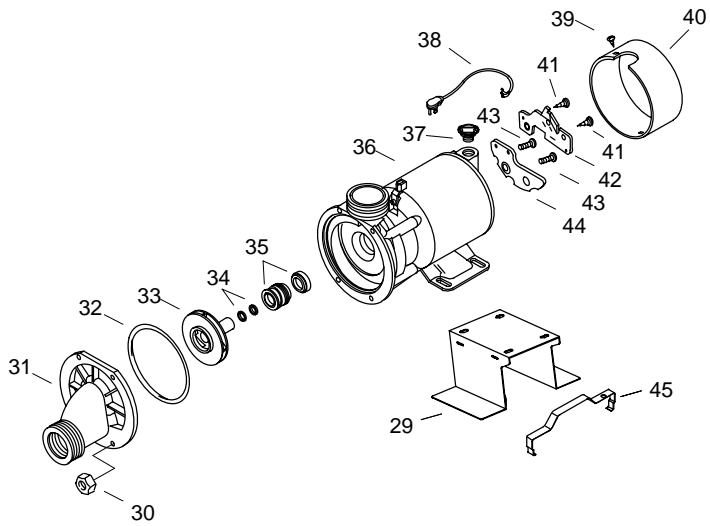

Pump
73524

**Finish/color code must be specified when ordering.

SERVICE PARTS

ITEM	PART NO.	DESCRIPTION
1	65226**	Suction Cover Plug
2	65054-S	Screw
3	67999**	Suction Cover
4	65355	Suction Spacer
5	65036	Flange
6	67429	Flange
7	67594	O-Ring
8		Available in Service Kit Only
9	91967	Check Valve
10		Available in Service Kit Only
11	61536	Elbow
12	67665	Plug
13	60561	Reducer
14		Available in Service Kit Only
15	67889	Jet Housing
16	65885	Gasket
17	60797	Tee
18	60979	Slip Nut
19	60848	Connector
20	94821	O-Ring
21	60979-A	Nut
22	61567	Elbow
23		Available in Service Kit Only
24	61249	Coupling
25		Available in Service Kit Only
26	93685	Housing
27	65886	Gasket
28	73518	Plug
29	73508-D	Bracket
30	73559	Nut
31	73552	Cover
32	73558	O-Ring
33	73529	Impeller
34	60912	Pump Shim
35	60985	Seal
36		Available in Service Kit Only
37	93003	Strain Relief
38	93000	Cord
39	29476	Screw
40	95594	Cap
41	95738	Screw
42	92145	Switch
43	63263	Screw
44	92146	Timer
45	95517	Pump Spring Clip
46	60703	Tubing
47	65157	Nut
48		Available in Service Kit Only
49	65451	O-Ring
50	65156**	Flange
51	61425	Reducer
52		Available in Service Kit Only
53	93709	Connector
54	95518	Wrench