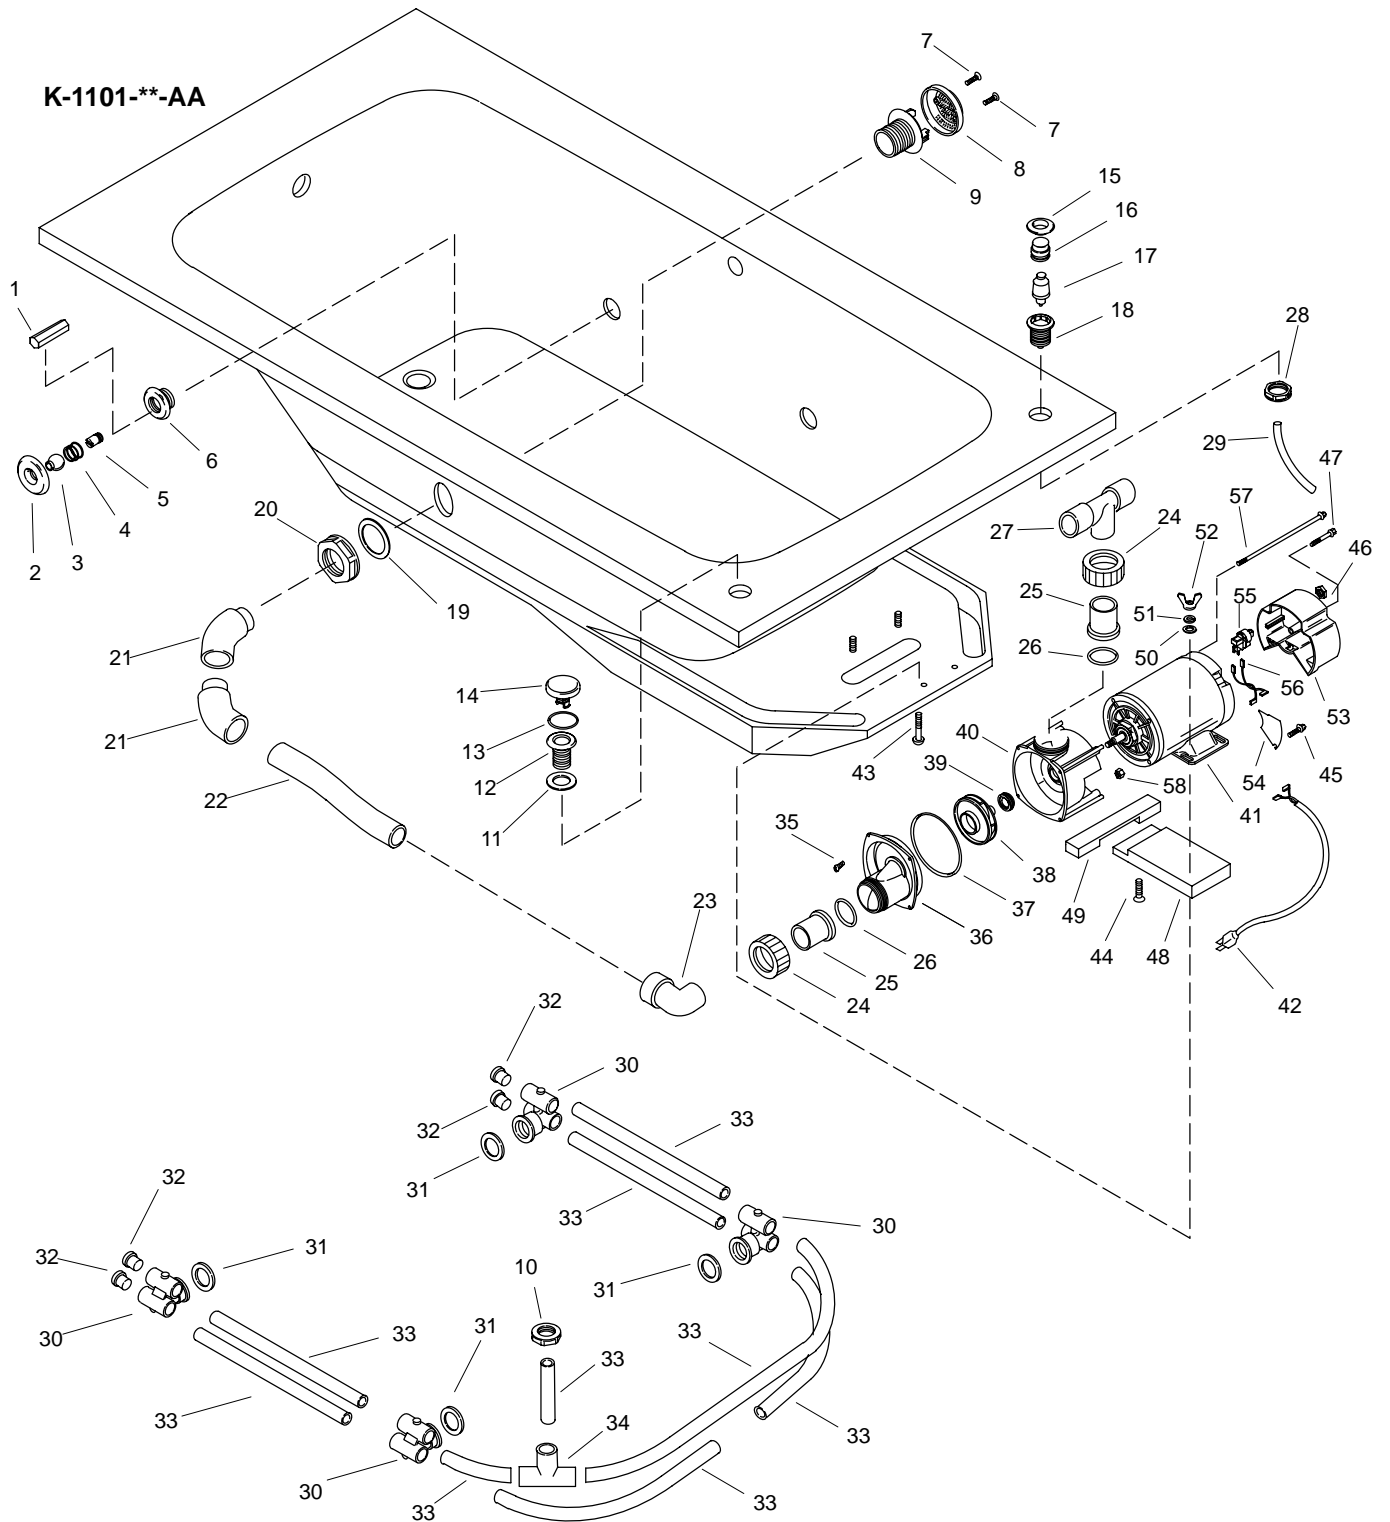

KOHLER® SERVICE PARTS

SYSTEM BASIC 6030 WHIRLPOOL

K#
K-1101-**-AA/BA

****Finish/color code must be specified when ordering.**

SERVICE PARTS

ITEM	PART NO.	DESCRIPTION
1	95602	Jet Removal Tool
2	95603**	Trim Ring
3	95604**	Ball
4	95605	Spring
5	95606	Nozzle
6	95607	Flange
7	95609	Screw
8	95610**	Suction Hood
9	95611	Suction Flange
10		Available in Service Kit Only
11		Available in Service Kit Only
12		Available in Service Kit Only
13	95615	O-Ring
14	95616**	Aspirator Cap
15	95617**	Trim Ring
16	95618**	Button
17	95922	Actuator
18	95621	Flange
19	95622	Gasket
20	95623	Nut
21	94255	Elbow
22	95670	Tube
23	61567	Elbow
24	95624	Union Connection
25	95625	Connector
26	95626	O-Ring
27	60797	Tee
28	95627	Nut
29	96011	Tube
30	95628	Housing
31	95629	Gasket
32	95630	Plug
33		Available in Service Kit Only
34	61563	Tee
35	95631	Screw
36	95632	Cover
37	96197	O-Ring
38	95634	Impeller
39	95635	Shaft Seal
40	95636	Volute
41	95637	Motor
42	95638	Cord
43	95639	Screw
44	95640	Screw
45	95641	Screw
46	95642	Nut
47	95643	Screw
48	95644	Spacer
49	95645	Bar
50	67123	Washer
51	95647	Lock Washer
52	95648	Wing Nut
53	95649	End Cap
54	95650	Plate
55	95651	Pressure Switch
56	95652	Wire Lead
57	95658	Bolt
58	95659	Nut
59	96124**	Trim Ring
60	96250	Jet Sleeve
61	96232	Flange
62	96258**	Suction Hood
63	96234**	Button
64	96237**	Trim Flange
65	96235	Actuator
66	96236	Air Switch Body
67	96233	Nut
68	96247	Hose
69	96242	Suction Nut
70	96253	Suction Elbow
71		Available in Service Kit Only
72	67095	Washer
73	96259	Motor
74	96255	Switch
75	96243	Union Nut

SERVICE PARTS

ITEM	PART NO.	DESCRIPTION
76	96244	Connector
77	96245	O-Ring
78	96246	Wet End
79	96260	Cord
80	96334	Spacer
81	96261	Jet Housing
82	91967	Check Valve
83	61536	Street Elbow
84	77818	Gasket