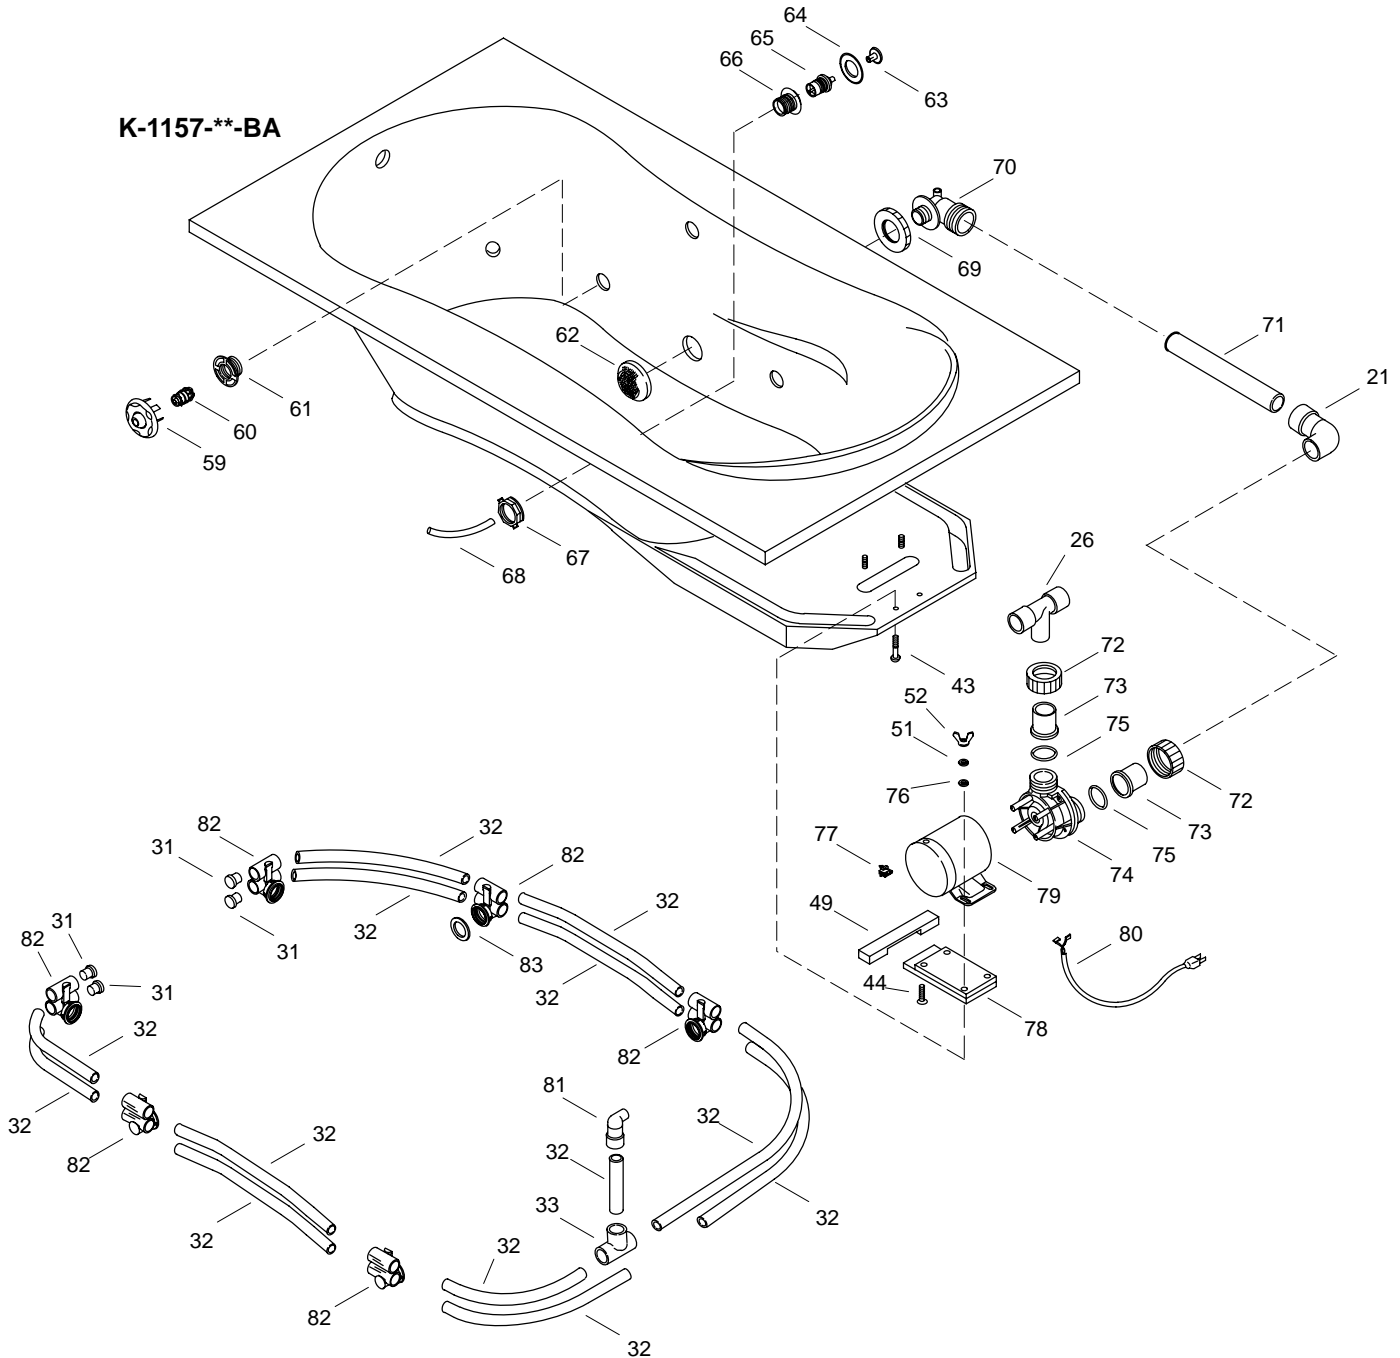

**Finish/color code must be specified when ordering.

SERVICE PARTS

ITEM	PART NO.	DESCRIPTION
1	95602	Jet Removal Tool
2	95603**	Trim Ring
3	95604**	Ball
4	95605	Spring
5	95606	Nozzle
6	95607	Flange
7	95609	Screw
8	95610**	Suction Hood
9	95611	Suction Flange
10		Available in Service Kit Only
11		Available in Service Kit Only
12		Available in Service Kit Only
13	95615	O-Ring
14	95616**	Aspirator Cap
15	95617**	Trim Ring
16	95618**	Button
17	95922	Actuator
18	95621	Flange
19	95622	Gasket
20	95623	Nut
21	61567	Elbow
22	95671	Tube
23	95624	Union Connector
24	95625	Connector
25	95626	O-Ring
26	60797	Tee
27	95627	Nut
28	96011	Tube
29	95628	Housing
30	95629	Gasket
31	95630	Plug
32		Available in Service Kit Only
33	61563	Tee
34		Available in Service Kit Only
35	95631	Screw
36	95632	Cover
37	96197	O-Ring
38	95634	Impeller
39	95635	Shaft Seal
40	95636	Volute
41	95637	Motor
42	95638	Cord
43	95639	Bolt
44	95640	Screw
45	95641	Screw
46	95642	Nut
47	95643	Screw
48	95644	Spacer
49	95645	Bar
50	67123	Washer
51	95647	Lock Washer
52	95648	Wing Nut
53	95649	End Cap
54	95650	Plate
55	95651	Pressure Switch
56	95652	Wire Lead
57	95658	Bolt
58	95659	Nut
59	96124**	Jet Trim Kit
60	96250	Jet Sleeve Kit
61	96232	Flange
62	96258**	Suction Hood Kit
63	96234**	Button
64	96237**	Trim Flange
65	96235	Actuator
66	96236	Air Switch Body
67	96233	Nut
68	96247	Tube
69	96242	Suction Nut
70	96253	Suction Elbow
71		Available in Service Kit Only
72	96243	Union Nut
73	96244	Connector
74	96246	Wet End

SERVICE PARTS

ITEM	PART NO.	DESCRIPTION
75	96245	O-Ring
76	67095	Washer
77	96255	Switch
78	96469	Plate
79	96259	Motor
80	96260	Cord
81	91967	Check Valve
82	96261	Jet Housing
83	77818	Gasket

SERVICE KITS

PART NO.	ITEM	QTY.	DESCRIPTION
95657			Aspirator
	10	1 ea.	Nut
	11	1 ea.	Gasket
	12	1 ea.	Flange
	32	1 ea.	Tube
		2 ea.	Coupling
	34	1 ea.	Elbow
93838			1" Tube Kit
	32	1 ea.	Tube
		2 ea.	Coupling
95633			Pump
	35	4 ea.	Screw
	36	1 ea.	Cover
	37	1 ea.	O-Ring
	38	1 ea.	Impeller
	39	1 ea.	Shaft Seal
	40	1 ea.	Volute
	41	1 ea.	Motor
	42	1 ea.	Cord
	45	1 ea.	Screw
	46	1 ea.	Nut
	47	1 ea.	Screw
	53	1 ea.	End Cap
	54	1 ea.	Plate
	55	1 ea.	Pressure Switch
	56	1 ea.	Wire Lead
	57	5 ea.	Bolt
	58	1 ea.	Nut
94890			1-1/2" Tube Kit
	71	1 ea.	Tube
		1 ea.	Elbow
96119			Pump
	74	1 ea.	Wet End
	77	1 ea.	Switch
	79	1 ea.	Motor
	80	1 ea.	Cord

**Finish/color code must be specified when ordering.