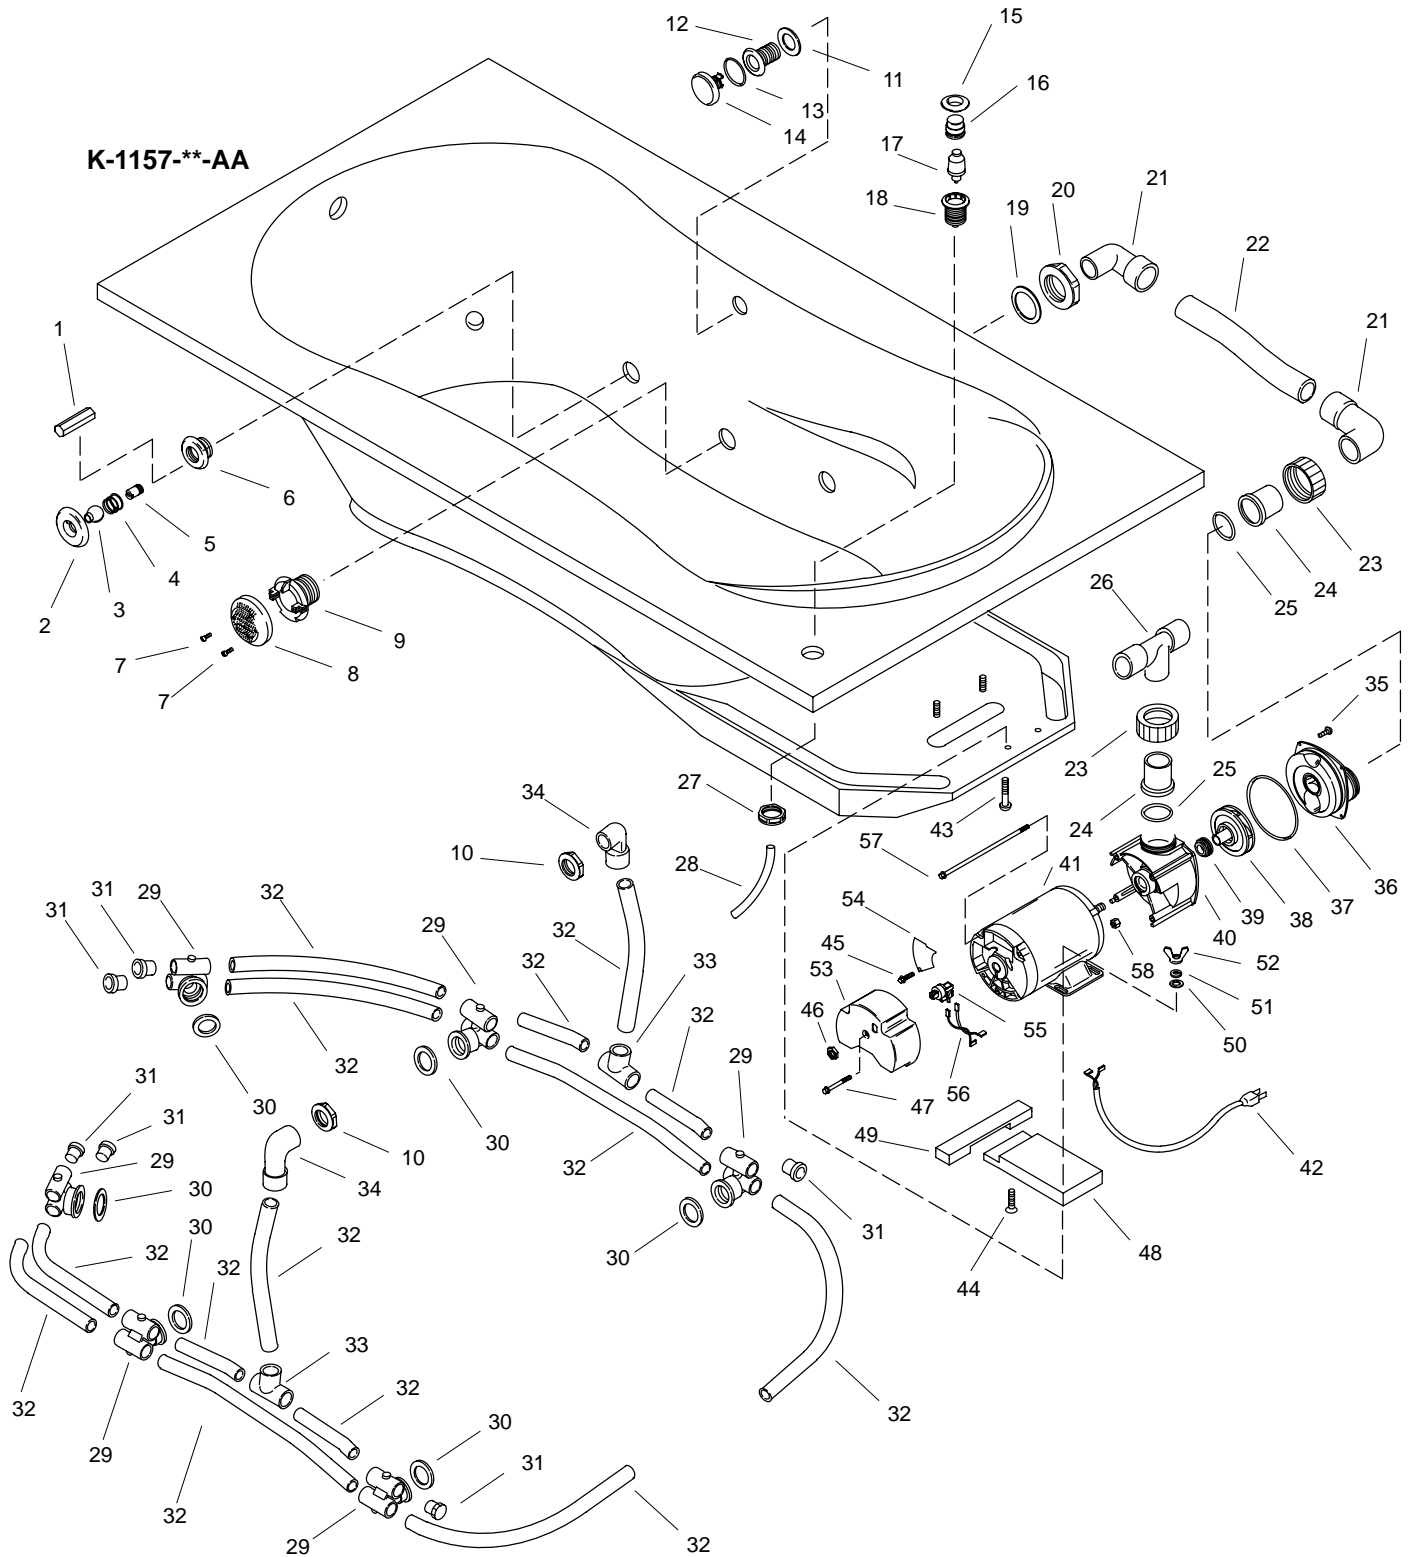

KOHLER® SERVICE PARTS

SYSTEM BASIC 7236 WHIRLPOOL

K#
K-1157-**-AA/BA

**Finish/color code must be specified when ordering.