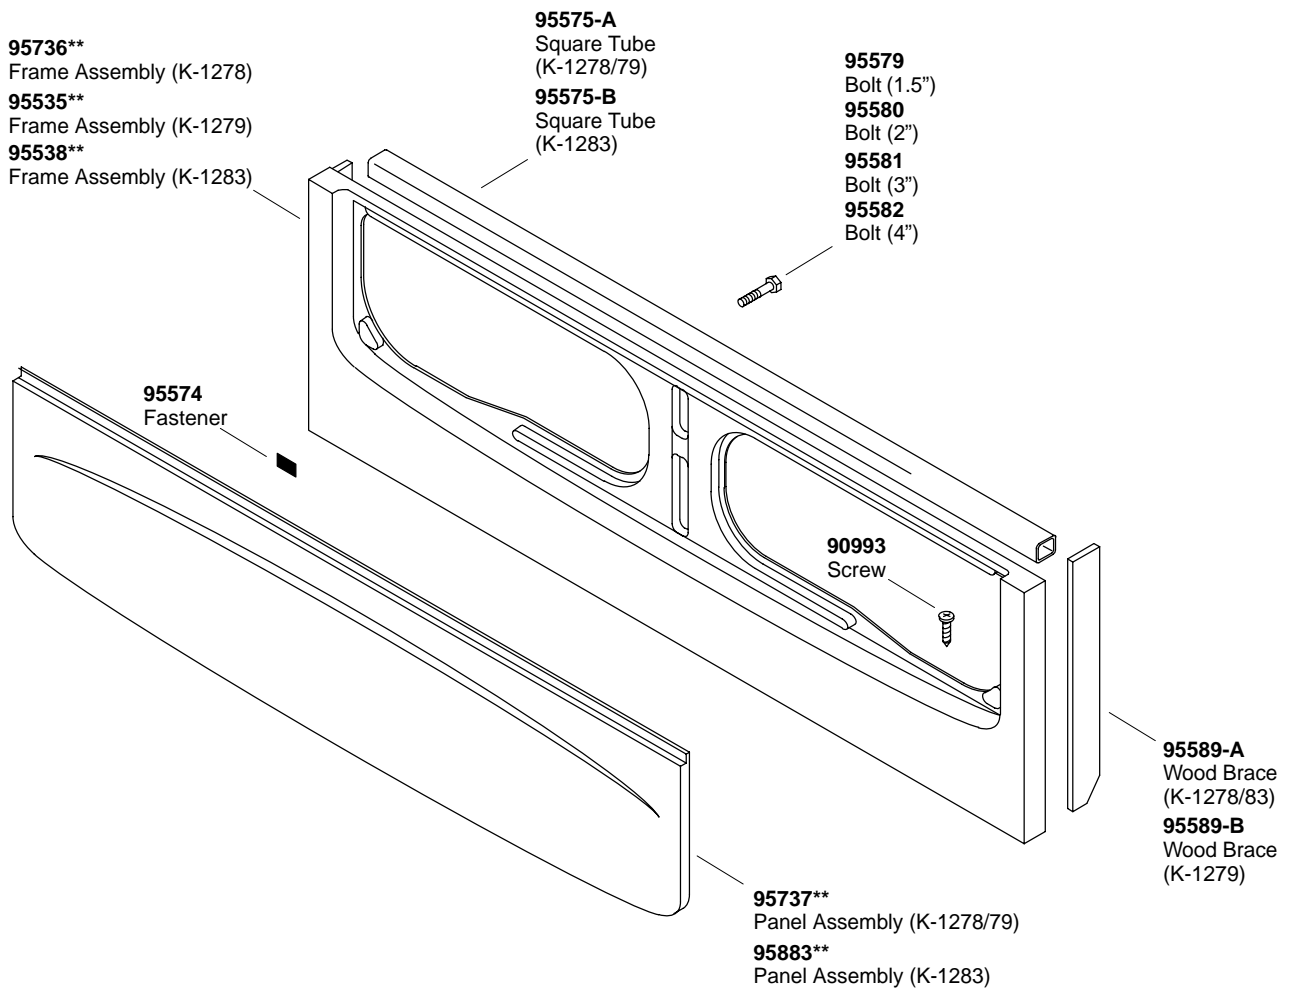

KOHLER® SERVICE PARTS

REMOVABLE BATH/WHIRLPOOL APRONS

K#	5' x 18-1/2"	5' x 15-1/2"	6' x 18-1/2"
K-1278-**-AA	X		
K-1279-**-AA		X	
K-1283-**-AA			X

**Finish/color code must be specified when ordering.