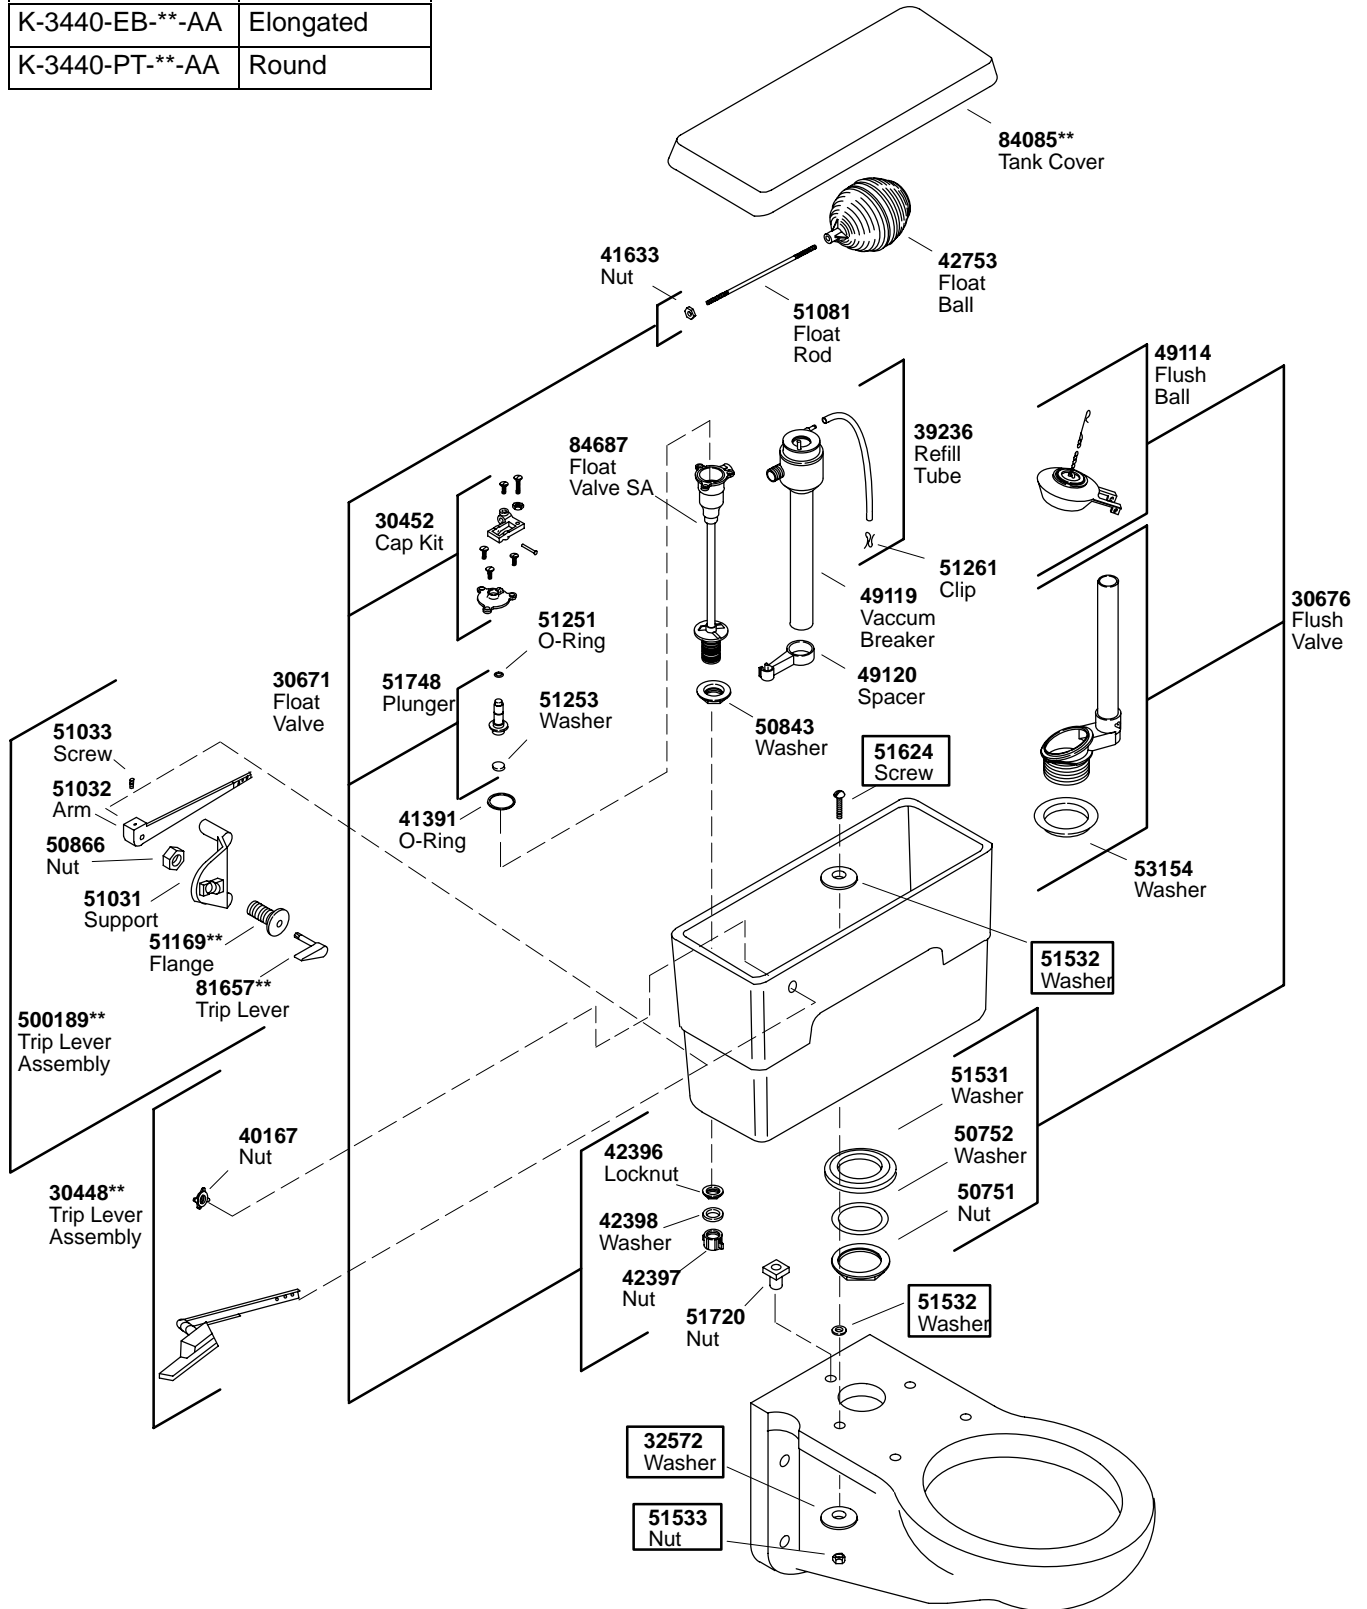

# KOHLER® SERVICE PARTS

## CAYUGA WALL-MOUNT TOILET

| K#              | Bowl      |
|-----------------|-----------|
| K-3440-EB-**-AA | Elongated |
| K-3440-PT-**-AA | Round     |

□ 52050 Tank Accessory Pack Consists of:  
51624 (3 ea.), 32572 (3 ea.), 51533 (3ea.), 51743 (3 ea.), 51532 (6 ea.)