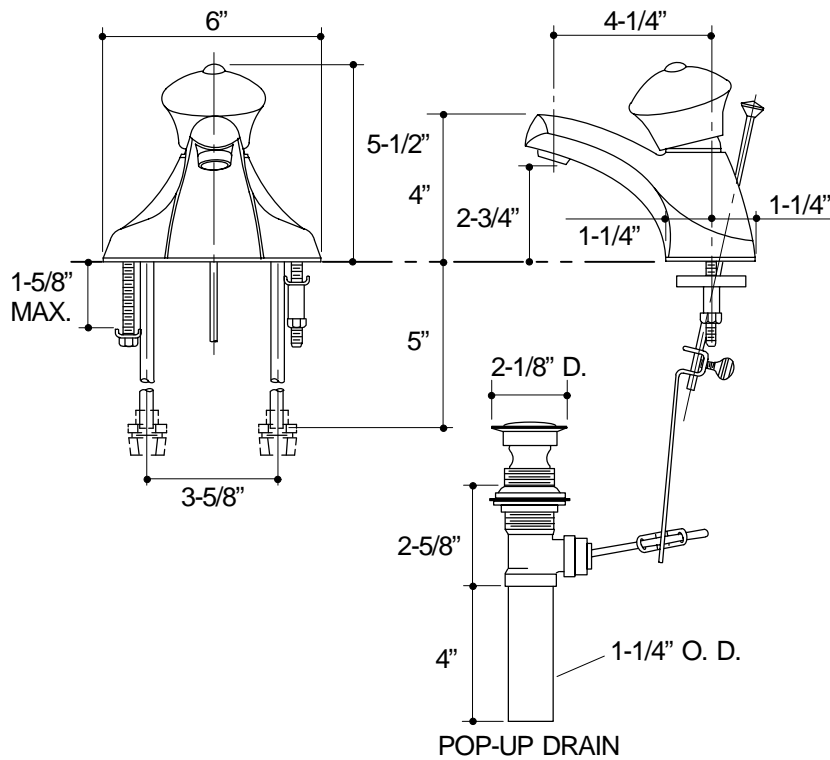

Ordering Information

Applicable faucet:	
With pop-up drain	K-15181
With 16" long supplies and pop-up drain	K-15181-L
With ground joints and pop-up drain	K-15181-P

316

K-15181 Coralais™ Lavatory Faucet
114891-1-AA (-)