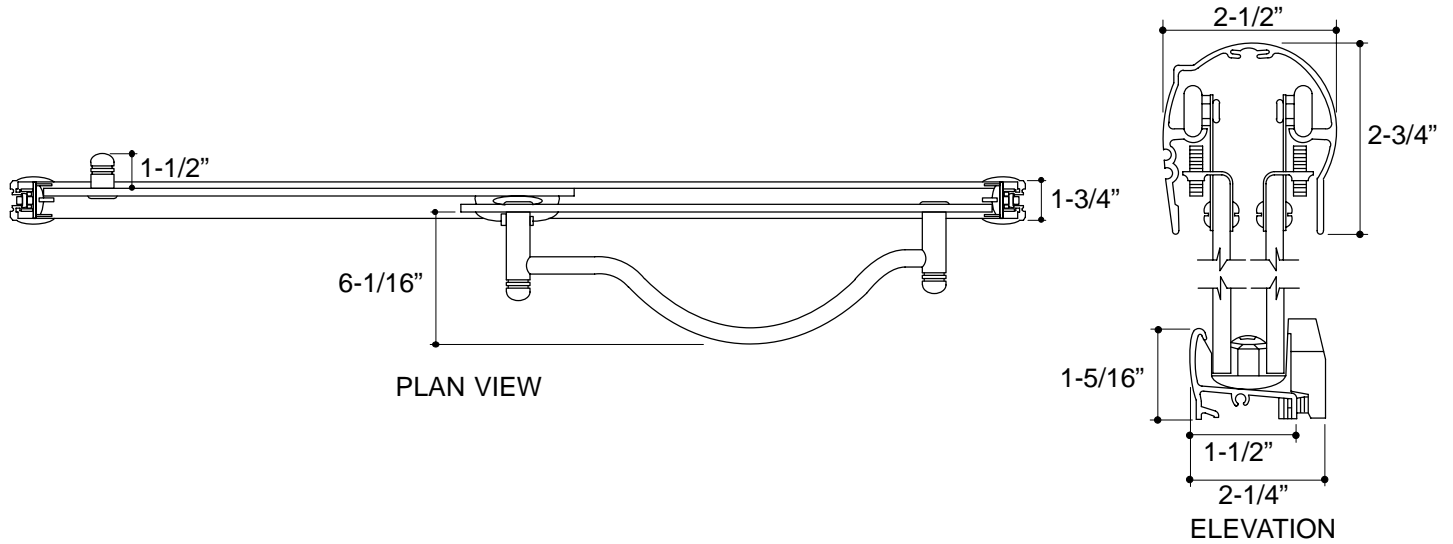

Ordering Information

Applicable product:
Reference models and measurements below.

Installation Notes

Refer to installation instructions included with fixture before beginning installation.

Roughing-In Notes		
	A	B
K-703024	66"	38-1/2" to 44"
K-703026	70"	54" to 59-1/2"
K-703028	71-1/2"	36" to 41-1/2"
K-703030	71-1/2"	42" to 47-1/2"
K-703032	71-1/2"	48" to 53-1/2"