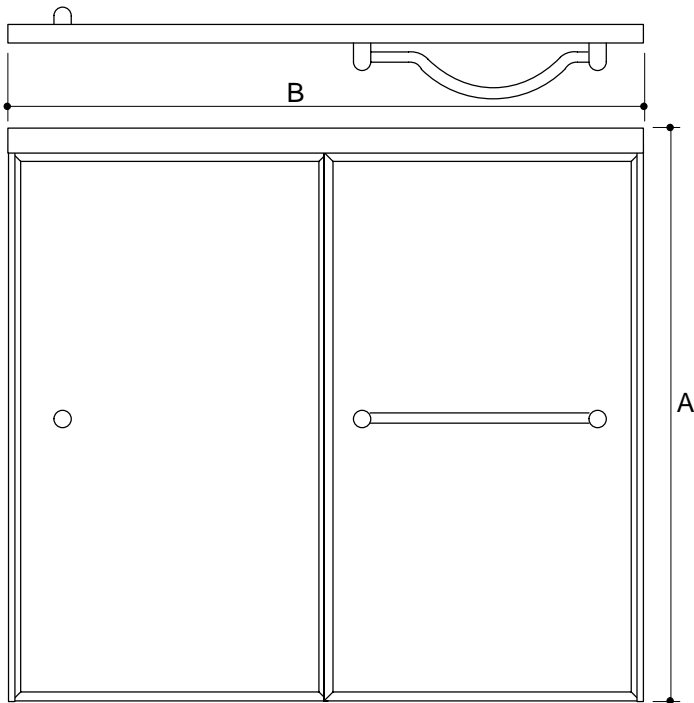

Ordering Information

Applicable product:
Reference models and measurements below.

Installation Notes

Refer to installation instructions included with fixture before beginning installation.

Roughing-In Notes		
	A	B
K-703024	66"	38-1/2" to 44"
K-703026	70"	54" to 59-1/2"
K-703028	71-1/2"	36" to 41-1/2"
K-703030	71-1/2"	42" to 47-1/2"
K-703032	71-1/2"	48" to 53-1/2"