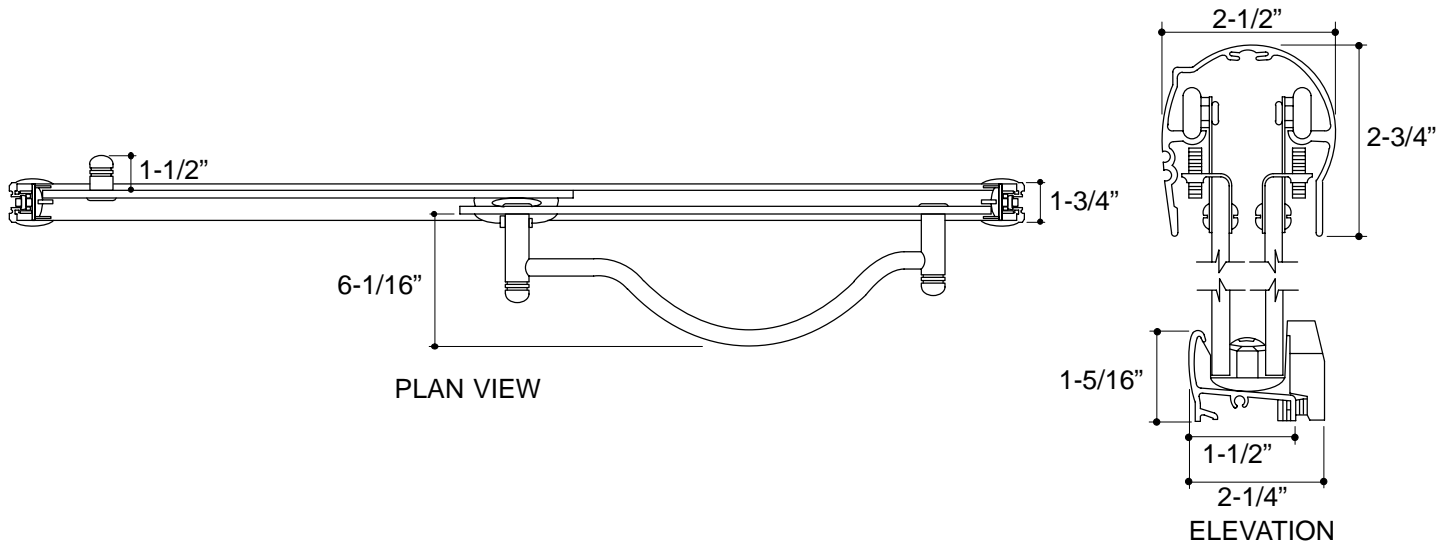

Roughing-In Notes		
	A	B
K-703024	66"	38-1/2-44"
K-703026	70"	54-59-1/2"
K-703028	71-1/2"	36-41-1/2"
K-703030	71-1/2"	42-47-1/2"
K-703032	71-1/2"	48-53-1/2"

PRODUCT DIAGRAM

K-703024 Forum™ Bypass Shower Doors

Page 2 of 2
114897-4-BA (-)

THE BOLD LOOK
OF **KOHLER**®