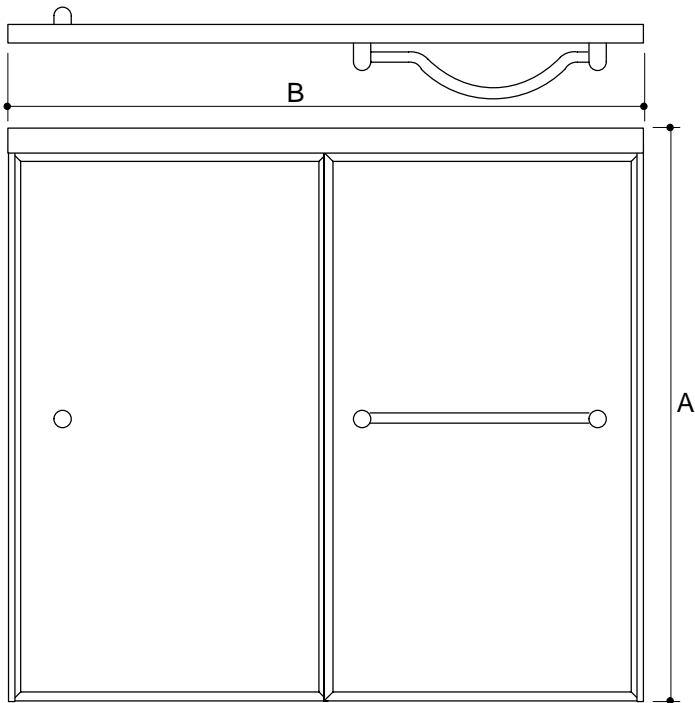

Roughing-In Notes		
	A	B
K-703024	66"	38-1/2-44"
K-703026	70"	54-59-1/2"
K-703028	71-1/2"	36-41-1/2"
K-703030	71-1/2"	42-47-1/2"
K-703032	71-1/2"	48-53-1/2"

PRODUCT DIAGRAM

K-703024 Forum™ Bypass Shower Doors

Page 2 of 2
114897-4-BA (-)

THE BOLD LOOK
OF **KOHLER**®