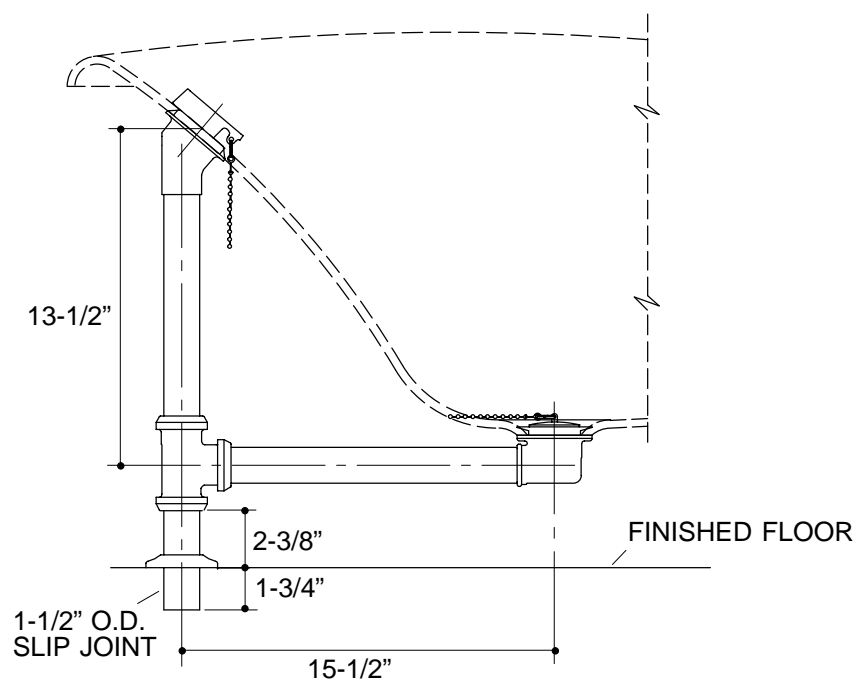

**FEATURES**

- Brass construction
- For through-the-floor installations
- Intended for Birthday™ Bath installations
- Rubber stopper with chain

**CODES/STANDARDS APPLICABLE**

Specified model meets or exceeds the following:

**PRODUCT SPECIFICATION:**

Bath drain shall be of brass construction and is intended for through-the-floor installations. Drain is also intended for Birthday Bath installations, and shall include a rubber stopper with chain. Drain shall be Kohler Model K-106-\_\_\_\_\_.