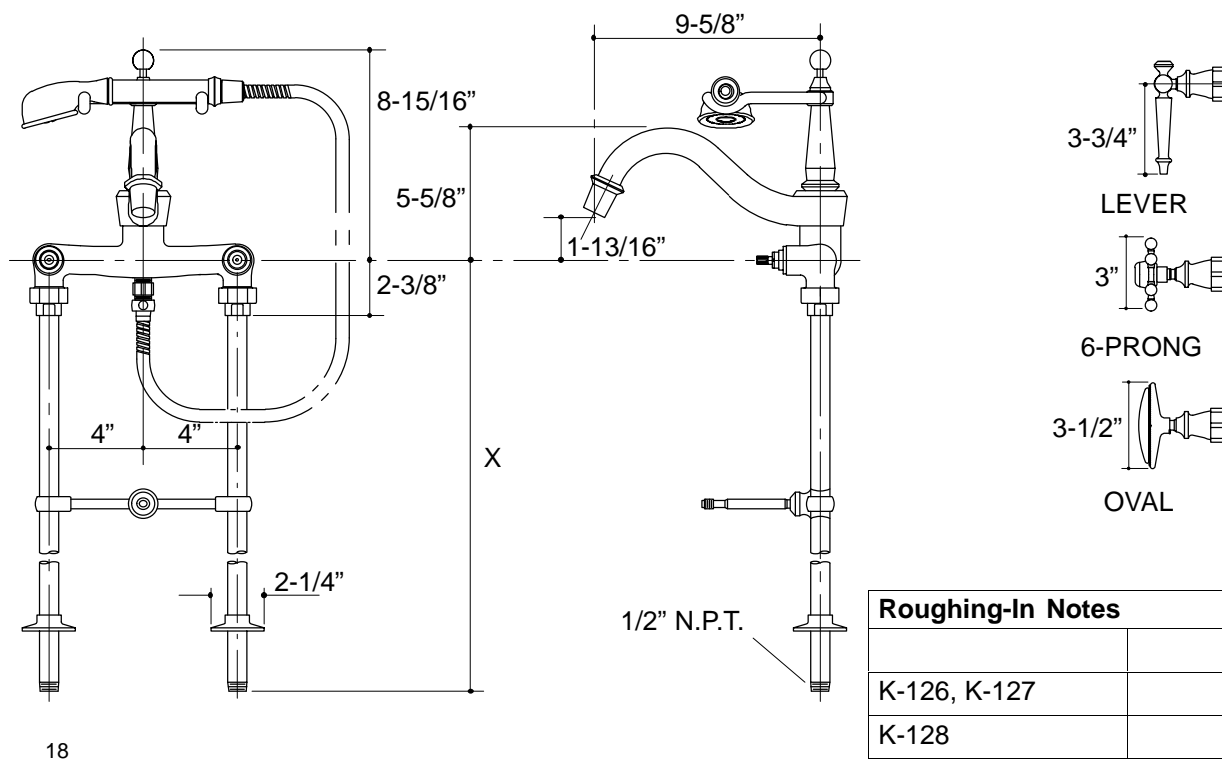

Ordering Information

Applicable faucet:	
Six-prong handles*	K-110-3
Lever handles*	K-110-4
Oval handles**	K-110-9B
Accessories/Hardware:	
Ceramic oval insets (pr.)	K-268
Ceramic oval insets, garland texture (pr.)	K-264
Riser Tubes for Deck-Mount	K-126
Riser Tubes for Birthday Bath™	K-127
Riser Tubes for Vintage™ Bath	K-128
*Requires riser tubes.	
**Requires riser tubes and ceramic oval insets.	
ADA Lever handles are ADA compliant	

K-110 Antique™ Bath Faucet
115001-1-AA (9619)

KOHLER®

NOTES: