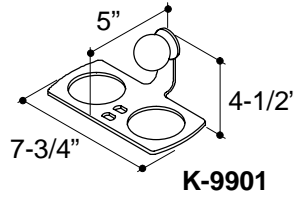

FEATURES

- Brass construction
- Modern to Contemporary styling
- Completes Cirrus faucet line

COLORS/FINISHES

- CP Polished Chrome
- PB Polished Brass

SPECIFIED MODEL:

Model/Description	
K-9893 Cirrus Accessories Trim Kit, Single <input type="checkbox"/> CP <input type="checkbox"/> PB	
K-9899 Cirrus Glass Shelf (Requires two K-9893 trim kits, shown) <input type="checkbox"/> CP <input type="checkbox"/> PB	
K-9901 Cirrus Double Tumbler and Toothbrush Holder; includes two glass tumblers (Requires one K-9893 trim kit, shown) <input type="checkbox"/> CP <input type="checkbox"/> PB	
K-9902 Cirrus Soap Dish and Holder; includes removable glass dish (Requires one K-9893 trim kit, shown) <input type="checkbox"/> CP <input type="checkbox"/> PB	
K-9903 Cirrus Toilet Tissue Holder (Requires one K-9893 trim kit, shown) <input type="checkbox"/> CP <input type="checkbox"/> PB	

Model/Description	
K-9905 Cirrus Robe Hook (Requires one K-9893 trim kit, shown) <input type="checkbox"/> CP <input type="checkbox"/> PB	
K-9906 Cirrus Towel Ring (Requires one K-9893 trim kit, shown) <input type="checkbox"/> CP <input type="checkbox"/> PB	
K-9907 Cirrus 18" Towel Bar (Requires two K-9893 trim kits, shown) <input type="checkbox"/> CP <input type="checkbox"/> PB	
K-9908 Cirrus 24" Towel Bar (Requires two K-9893 trim kits, shown) <input type="checkbox"/> CP <input type="checkbox"/> PB	
K-9909 Cirrus 30" Towel Bar (Requires two K-9893 trim kits, shown) <input type="checkbox"/> CP <input type="checkbox"/> PB	