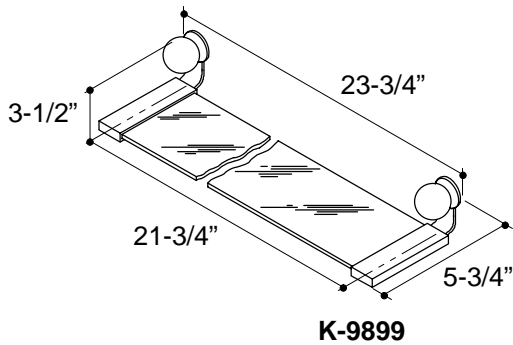

FEATURES

- Brass construction
- Modern to Contemporary styling
- Completes Cirrus faucet line

COLORS/FINISHES

- CP Polished Chrome
- PB Polished Brass

SPECIFIED MODEL:

Model/Description	
K-9893 Cirrus Accessories Trim Kit, Single <input type="checkbox"/> CP <input type="checkbox"/> PB	
K-9899 Cirrus Glass Shelf (Requires two K-9893 trim kits, shown) <input type="checkbox"/> CP <input type="checkbox"/> PB	
K-9901 Cirrus Double Tumbler and Toothbrush Holder; includes two glass tumblers (Requires one K-9893 trim kit, shown) <input type="checkbox"/> CP <input type="checkbox"/> PB	
K-9902 Cirrus Soap Dish and Holder; includes removable glass dish (Requires one K-9893 trim kit, shown) <input type="checkbox"/> CP <input type="checkbox"/> PB	
K-9903 Cirrus Toilet Tissue Holder (Requires one K-9893 trim kit, shown) <input type="checkbox"/> CP <input type="checkbox"/> PB	

Model/Description	
K-9905 Cirrus Robe Hook (Requires one K-9893 trim kit, shown) <input type="checkbox"/> CP <input type="checkbox"/> PB	
K-9906 Cirrus Towel Ring (Requires one K-9893 trim kit, shown) <input type="checkbox"/> CP <input type="checkbox"/> PB	
K-9907 Cirrus 18" Towel Bar (Requires two K-9893 trim kits, shown) <input type="checkbox"/> CP <input type="checkbox"/> PB	
K-9908 Cirrus 24" Towel Bar (Requires two K-9893 trim kits, shown) <input type="checkbox"/> CP <input type="checkbox"/> PB	
K-9909 Cirrus 30" Towel Bar (Requires two K-9893 trim kits, shown) <input type="checkbox"/> CP <input type="checkbox"/> PB	