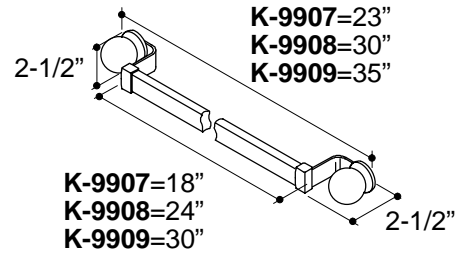

FEATURES

- Brass construction
- Modern to Contemporary styling
- Completes Cirrus faucet line

COLORS/FINISHES

- CP Polished Chrome
- PB Polished Brass

SPECIFIED MODEL:

Model/Description	
K-9893 Cirrus Accessories Trim Kit, Single <input type="checkbox"/> CP <input type="checkbox"/> PB	
K-9899 Cirrus Glass Shelf (Requires two K-9893 trim kits, shown) <input type="checkbox"/> CP <input type="checkbox"/> PB	
K-9901 Cirrus Double Tumbler and Toothbrush Holder; includes two glass tumblers (Requires one K-9893 trim kit, shown) <input type="checkbox"/> CP <input type="checkbox"/> PB	
K-9902 Cirrus Soap Dish and Holder; includes removable glass dish (Requires one K-9893 trim kit, shown) <input type="checkbox"/> CP <input type="checkbox"/> PB	
K-9903 Cirrus Toilet Tissue Holder (Requires one K-9893 trim kit, shown) <input type="checkbox"/> CP <input type="checkbox"/> PB	

Model/Description	
K-9905 Cirrus Robe Hook (Requires one K-9893 trim kit, shown) <input type="checkbox"/> CP <input type="checkbox"/> PB	
K-9906 Cirrus Towel Ring (Requires one K-9893 trim kit, shown) <input type="checkbox"/> CP <input type="checkbox"/> PB	
K-9907 Cirrus 18" Towel Bar (Requires two K-9893 trim kits, shown) <input type="checkbox"/> CP <input type="checkbox"/> PB	
K-9908 Cirrus 24" Towel Bar (Requires two K-9893 trim kits, shown) <input type="checkbox"/> CP <input type="checkbox"/> PB	
K-9909 Cirrus 30" Towel Bar (Requires two K-9893 trim kits, shown) <input type="checkbox"/> CP <input type="checkbox"/> PB	