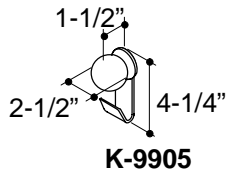

FEATURES

- Brass construction
- Modern to Contemporary styling
- Completes Cirrus faucet line

COLORS/FINISHES

- CP Polished Chrome
- PB Polished Brass

SPECIFIED MODEL:

Model/Description	
K-9893 Cirrus Accessories Trim Kit, Single <input type="checkbox"/> CP <input type="checkbox"/> PB	
K-9899 Cirrus Glass Shelf (Requires two K-9893 trim kits, shown) <input type="checkbox"/> CP <input type="checkbox"/> PB	
K-9901 Cirrus Double Tumbler and Toothbrush Holder; includes two glass tumblers (Requires one K-9893 trim kit, shown) <input type="checkbox"/> CP <input type="checkbox"/> PB	
K-9902 Cirrus Soap Dish and Holder; includes removable glass dish (Requires one K-9893 trim kit, shown) <input type="checkbox"/> CP <input type="checkbox"/> PB	
K-9903 Cirrus Toilet Tissue Holder (Requires one K-9893 trim kit, shown) <input type="checkbox"/> CP <input type="checkbox"/> PB	

Model/Description	
K-9905 Cirrus Robe Hook (Requires one K-9893 trim kit, shown) <input type="checkbox"/> CP <input type="checkbox"/> PB	
K-9906 Cirrus Towel Ring (Requires one K-9893 trim kit, shown) <input type="checkbox"/> CP <input type="checkbox"/> PB	
K-9907 Cirrus 18" Towel Bar (Requires two K-9893 trim kits, shown) <input type="checkbox"/> CP <input type="checkbox"/> PB	
K-9908 Cirrus 24" Towel Bar (Requires two K-9893 trim kits, shown) <input type="checkbox"/> CP <input type="checkbox"/> PB	
K-9909 Cirrus 30" Towel Bar (Requires two K-9893 trim kits, shown) <input type="checkbox"/> CP <input type="checkbox"/> PB	