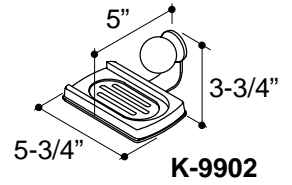

PRODUCT DIAGRAM