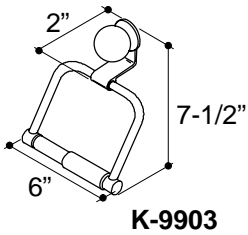

FEATURES

- Brass construction
- Modern to Contemporary styling
- Completes Cirrus faucet line

COLORS/FINISHES

- CP Polished Chrome
- PB Polished Brass

SPECIFIED MODEL:

Model/Description	
K-9893 Cirrus Accessories Trim Kit, Single <input type="checkbox"/> CP <input type="checkbox"/> PB	
K-9899 Cirrus Glass Shelf (Requires two K-9893 trim kits, shown) <input type="checkbox"/> CP <input type="checkbox"/> PB	
K-9901 Cirrus Double Tumbler and Toothbrush Holder; includes two glass tumblers (Requires one K-9893 trim kit, shown) <input type="checkbox"/> CP <input type="checkbox"/> PB	
K-9902 Cirrus Soap Dish and Holder; includes removable glass dish (Requires one K-9893 trim kit, shown) <input type="checkbox"/> CP <input type="checkbox"/> PB	
K-9903 Cirrus Toilet Tissue Holder (Requires one K-9893 trim kit, shown) <input type="checkbox"/> CP <input type="checkbox"/> PB	

Model/Description	
K-9905 Cirrus Robe Hook (Requires one K-9893 trim kit, shown) <input type="checkbox"/> CP <input type="checkbox"/> PB	
K-9906 Cirrus Towel Ring (Requires one K-9893 trim kit, shown) <input type="checkbox"/> CP <input type="checkbox"/> PB	
K-9907 Cirrus 18" Towel Bar (Requires two K-9893 trim kits, shown) <input type="checkbox"/> CP <input type="checkbox"/> PB	
K-9908 Cirrus 24" Towel Bar (Requires two K-9893 trim kits, shown) <input type="checkbox"/> CP <input type="checkbox"/> PB	
K-9909 Cirrus 30" Towel Bar (Requires two K-9893 trim kits, shown) <input type="checkbox"/> CP <input type="checkbox"/> PB	