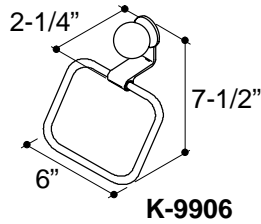

FEATURES

- Brass construction
- Modern to Contemporary styling
- Completes Cirrus faucet line

COLORS/FINISHES

- CP Polished Chrome
- PB Polished Brass

SPECIFIED MODEL:

Model/Description	
K-9893 Cirrus Accessories Trim Kit, Single <input type="checkbox"/> CP <input type="checkbox"/> PB	
K-9899 Cirrus Glass Shelf (Requires two K-9893 trim kits, shown) <input type="checkbox"/> CP <input type="checkbox"/> PB	
K-9901 Cirrus Double Tumbler and Toothbrush Holder; includes two glass tumblers (Requires one K-9893 trim kit, shown) <input type="checkbox"/> CP <input type="checkbox"/> PB	
K-9902 Cirrus Soap Dish and Holder; includes removable glass dish (Requires one K-9893 trim kit, shown) <input type="checkbox"/> CP <input type="checkbox"/> PB	
K-9903 Cirrus Toilet Tissue Holder (Requires one K-9893 trim kit, shown) <input type="checkbox"/> CP <input type="checkbox"/> PB	

Model/Description	
K-9905 Cirrus Robe Hook (Requires one K-9893 trim kit, shown) <input type="checkbox"/> CP <input type="checkbox"/> PB	
K-9906 Cirrus Towel Ring (Requires one K-9893 trim kit, shown) <input type="checkbox"/> CP <input type="checkbox"/> PB	
K-9907 Cirrus 18" Towel Bar (Requires two K-9893 trim kits, shown) <input type="checkbox"/> CP <input type="checkbox"/> PB	
K-9908 Cirrus 24" Towel Bar (Requires two K-9893 trim kits, shown) <input type="checkbox"/> CP <input type="checkbox"/> PB	
K-9909 Cirrus 30" Towel Bar (Requires two K-9893 trim kits, shown) <input type="checkbox"/> CP <input type="checkbox"/> PB	

PRODUCT DIAGRAM