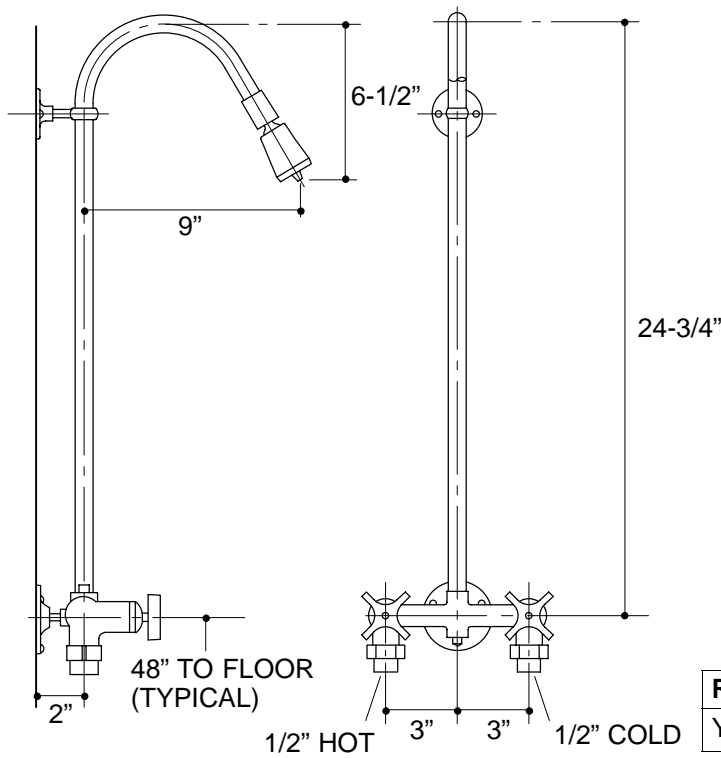

Ordering Information

| | |
|---------------------|--------|
| Applicable product: | |
| Exposed shower | K-7254 |

| |
|--|
| Roughing-In Notes |
| Yoke reversible for either top or bottom supply. |

18

K-7254 Industrial Exposed Shower
 115057-1-AA (9619)