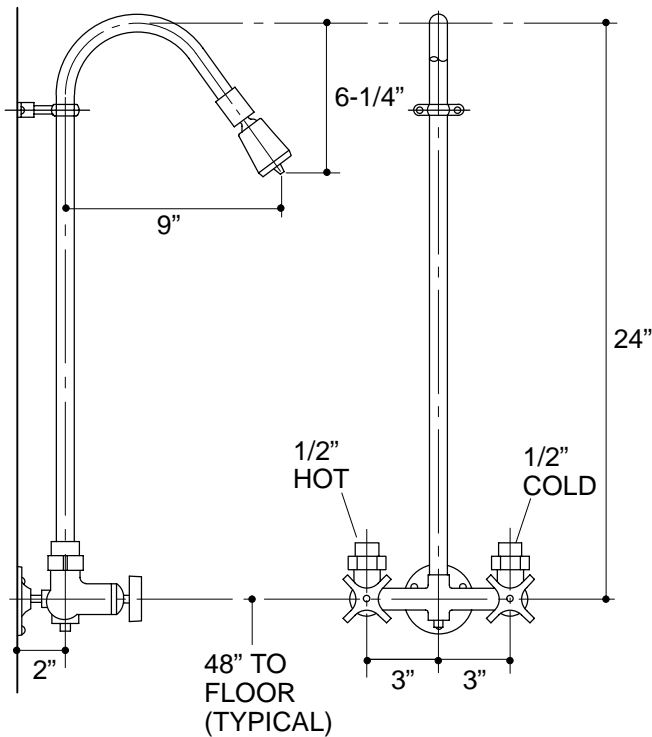

Ordering Information

Applicable product:	
Exposed shower	K-7258

Roughing-In Notes
 Yoke reversible for either top or bottom supply.