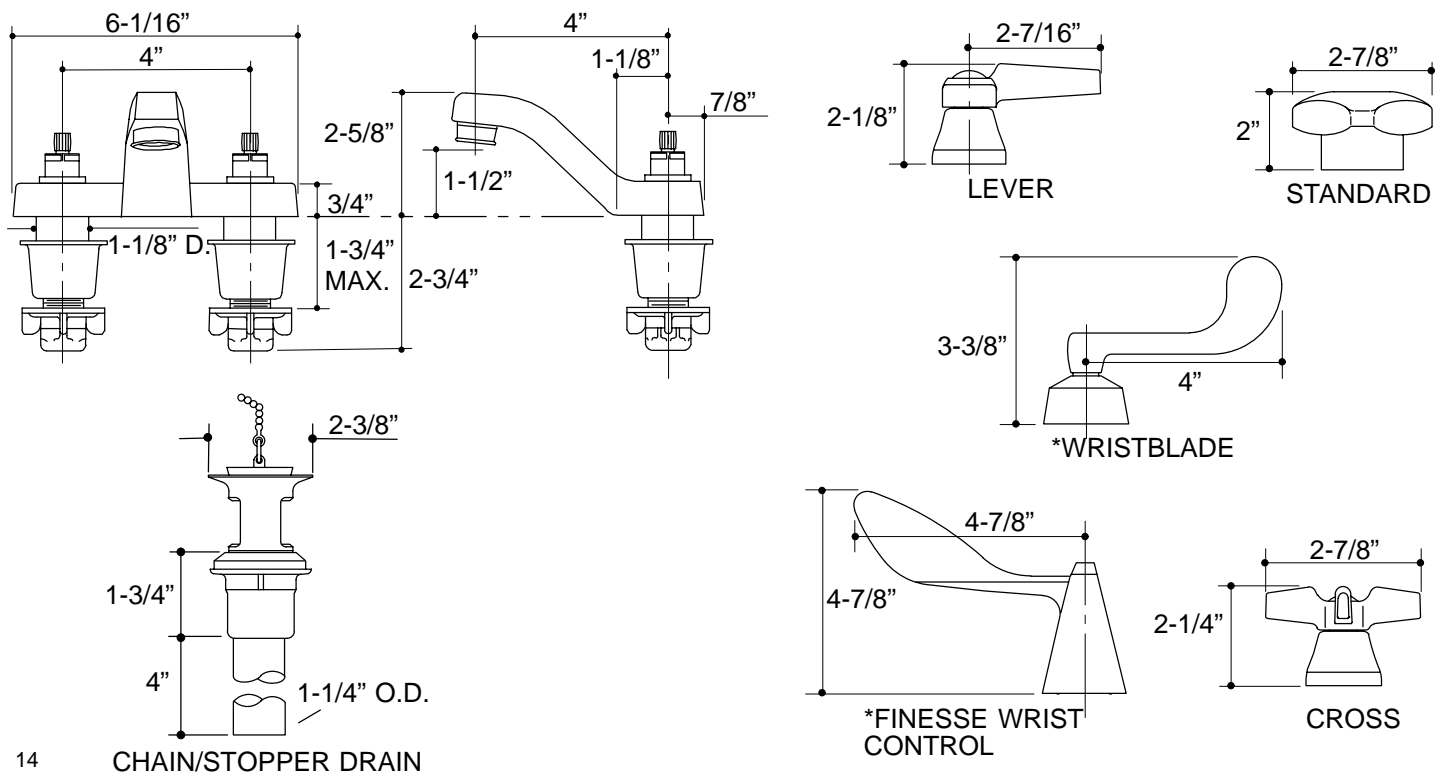

Ordering Information

Applicable faucet:	
Base faucet with water-guard aerator and chain/stopper drain*	K-7403-K
Base faucet with vandal-resistant aerator and chain/stopper drain*	K-7403-KE
Handles:	
Triton standard handles	K-16010-2
Triton cross handles	K-16010-3
Triton lever handles	K-16010-4
Triton wristblade lever handles	K-16010-5
Finesse wrist control lever handles	K-16050-5
*Handles must be ordered to complete faucet.	
ADA Lever and cross handles are ADA compliant	

K-7403-K Triton/Finesse Lavatory Faucet
115063-1-BA (-)

NOTES: