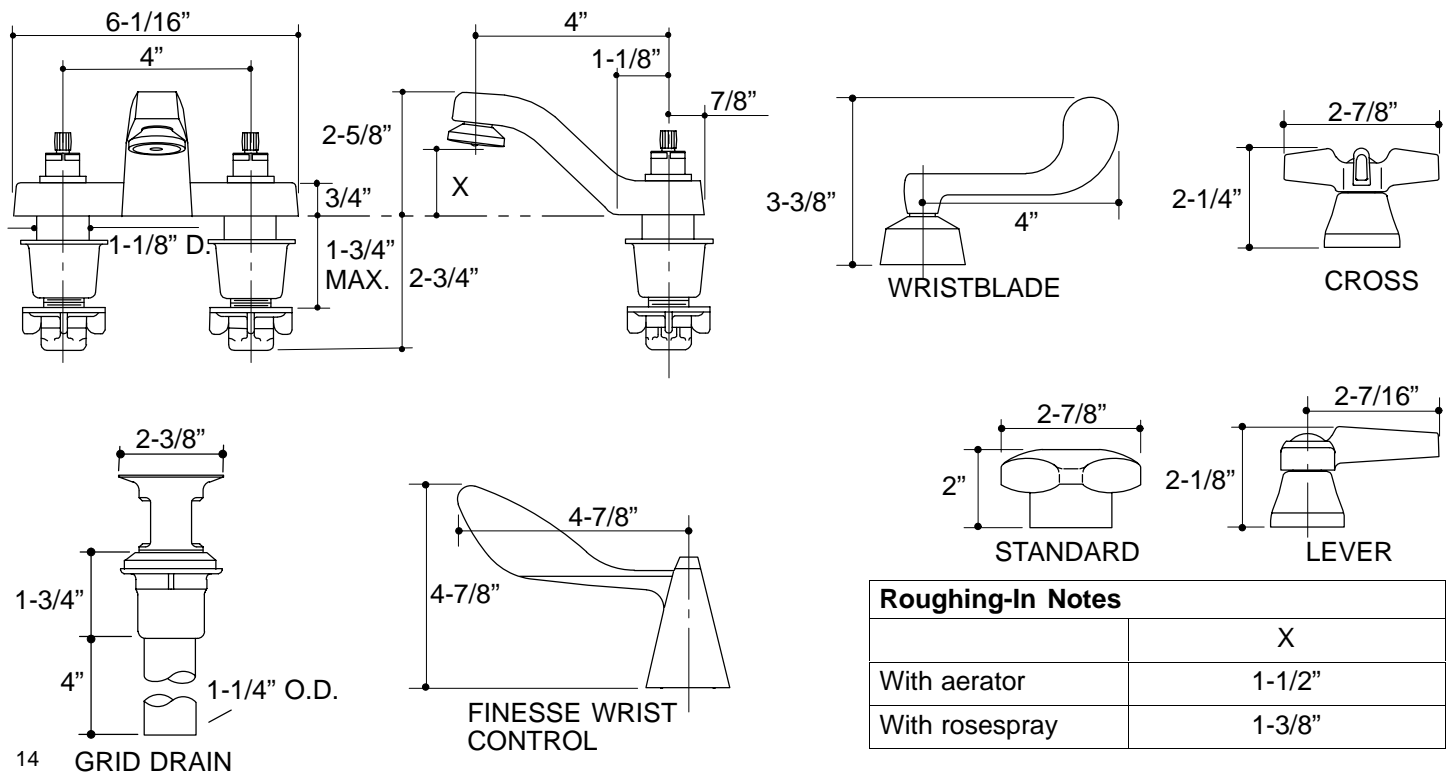

KOHLER® Roughing-In

K-7404, K-7404-K TRITON™/FINESSE™ CENTERSET LAVATORY FAUCET

Ordering Information

| | |
|--|-----------|
| Applicable faucet: | |
| Complete faucet with standard handles, less drain and lift rod | K-7404-2A |
| Complete faucet with wristblade lever handles, less drain and lift rod | K-7404-5A |
| Base faucet with water-guard aerator, less drain and lift rod* | K-7404-K |
| Base faucet with vandal-resistant aerator, less drain and lift rod* | K-7404-KE |
| Base faucet with rosespray (shown), less drain and lift rod* | K-7404-KC |

| | | |
|--|--------|-------------|
| Handles: | | |
| Triton standard handles | | K-16010-2 |
| Triton cross handles | | K-16010-3 |
| Triton lever handles | | K-16010-4 |
| Triton wristblade lever handles | | K-16010-5 |
| Finesse wrist control lever handles | | K-16050-5 |
| *Handles must be ordered to complete faucet. | | |
| ADA Lever and cross handles are ADA compliant | | |
| Accessories/hardware: | | |
| Grid drain | K-7715 | recommended |

| Roughing-In Notes | |
|-------------------|--------|
| | X |
| With aerator | 1-1/2" |
| With rosespray | 1-3/8" |

K-7404, K-7404-K Triton/Finesse Lavatory Faucet
115064-1-BA (-)

KOHLER®

NOTES: