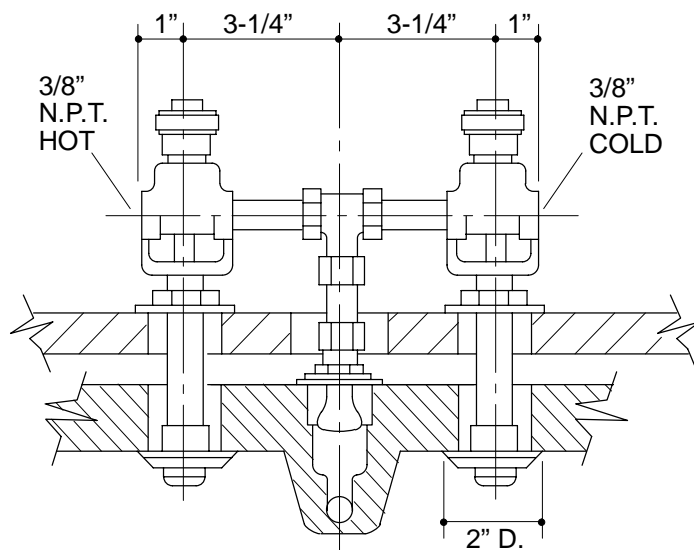

**Ordering Information**

Applicable faucet:	
1" wall thickness	K-7482
2" wall thickness	K-7482-A
3" wall thickness	K-7482-B
4" wall thickness	K-7482-C
5" wall thickness	K-7482-D
6" wall thickness	K-7482-E
7" wall thickness	K-7482-F
8" wall thickness	K-7482-G
9" wall thickness	K-7482-H
10" wall thickness	K-7482-I
11" wall thickness	K-7482-L
12" wall thickness	K-7482-J

**TOP VIEW**

**SIDE VIEW**

**\* SUPPLY FITTING REQUIRED FURNISHED FOR WALL NOT TO EXCEED 1" THICK. FOR THICKER WALL ADD 1" TO SUPPLY MEASUREMENT (3") FOR EVERY INCH OR FRACTION THEREOF.**