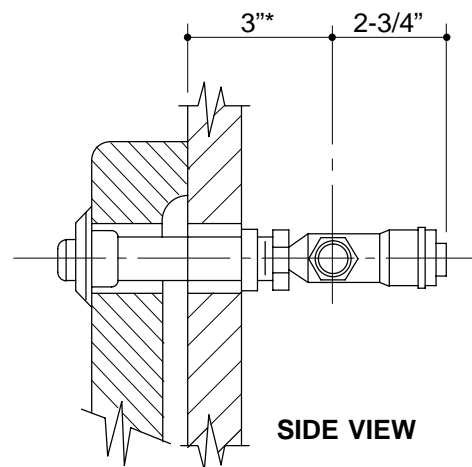

**Ordering Information**

Applicable faucet:	
1" wall thickness	K-7482
2" wall thickness	K-7482-A
3" wall thickness	K-7482-B
4" wall thickness	K-7482-C
5" wall thickness	K-7482-D
6" wall thickness	K-7482-E
7" wall thickness	K-7482-F
8" wall thickness	K-7482-G
9" wall thickness	K-7482-H
10" wall thickness	K-7482-I
11" wall thickness	K-7482-L
12" wall thickness	K-7482-J

**TOP VIEW**

**SIDE VIEW**

**\* SUPPLY FITTING REQUIRED FURNISHED FOR WALL NOT TO EXCEED 1" THICK. FOR THICKER WALL ADD 1" TO SUPPLY MEASUREMENT (3") FOR EVERY INCH OR FRACTION THEREOF.**