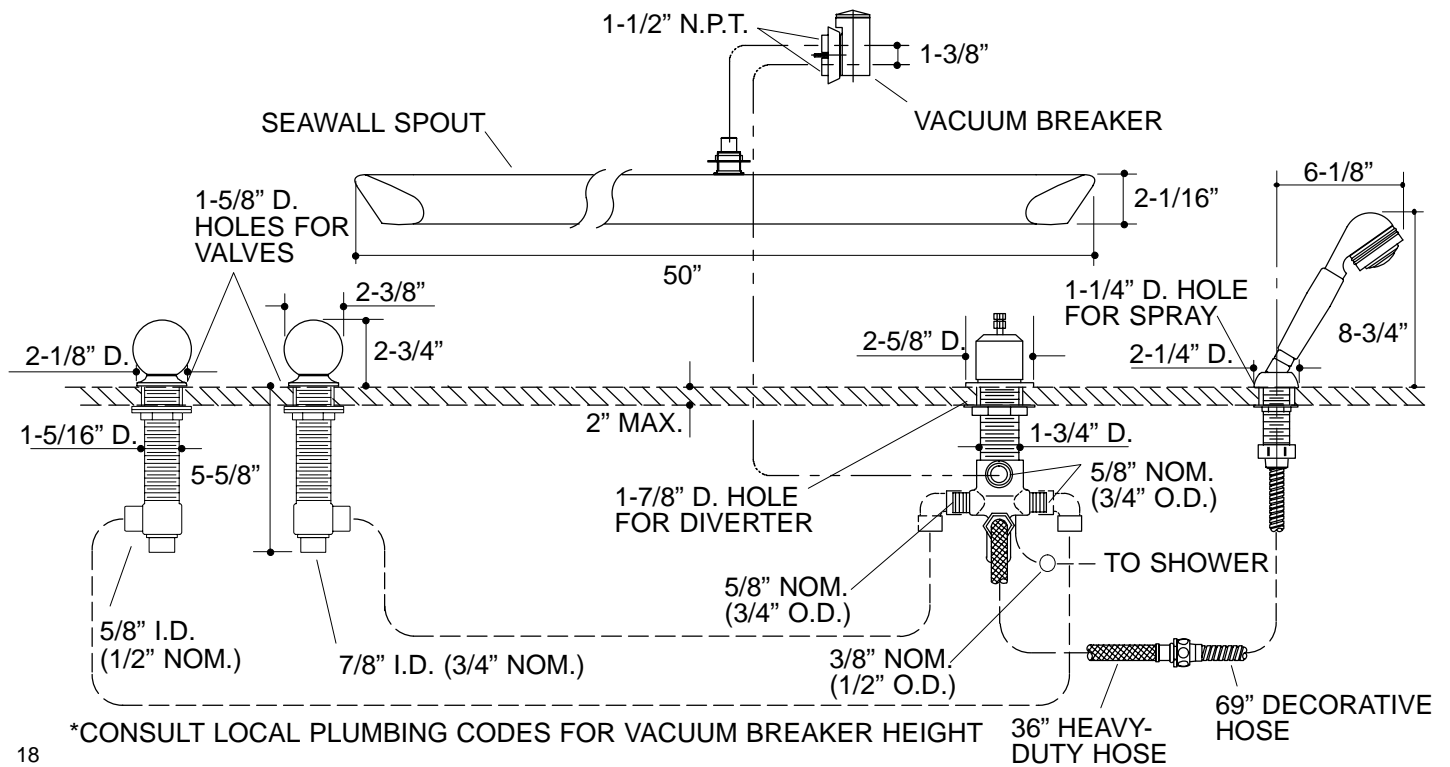

Ordering Information

Applicable faucet:	
Cirrus™ handles	K-7923-8

18

K-7923-8 Seawall Bath Faucet
115125-1-AA (9619)

KOHLER®

NOTES: