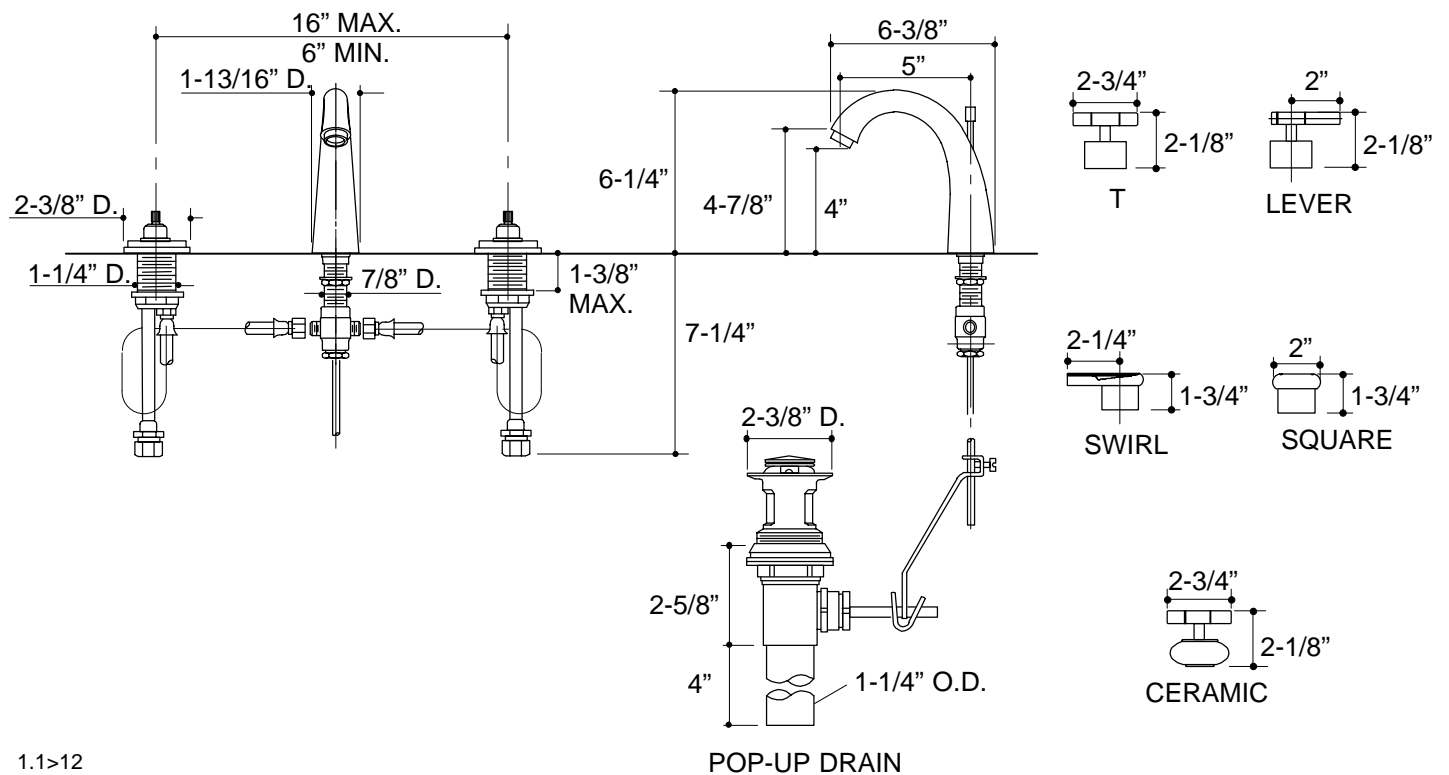

## Ordering Information

Applicable product:	
Arch spout with Lever handles	K-8215-4
Arch spout with T-handles	K-8215-6
Arch spout without handles	K-8215-K
Handles:	
T	K-16070-6
Vandal resistant T	K-16070-6C
Lever	K-16070-4
Vandal resistant lever	K-16070-4C
Swirl lever	K-16070-4A
Square	K-16070-2

Handles, continued:	
Ceramic, Islander™ polished chrome trim	K-16076-6P
Ceramic, Islander™ polished brass trim	K-16077-6P
*Handles must be ordered to complete faucet.	
<b>ADA</b> Lever handles are ADA compliant	

## Installation Notes

Valve inlets accommodate 1/2" O.D. tubing for slip joint connections.

**K-8215-K, K-8215** Taboret® Faucet  
115136-1-BA (-)

**KOHLER®**

NOTES: