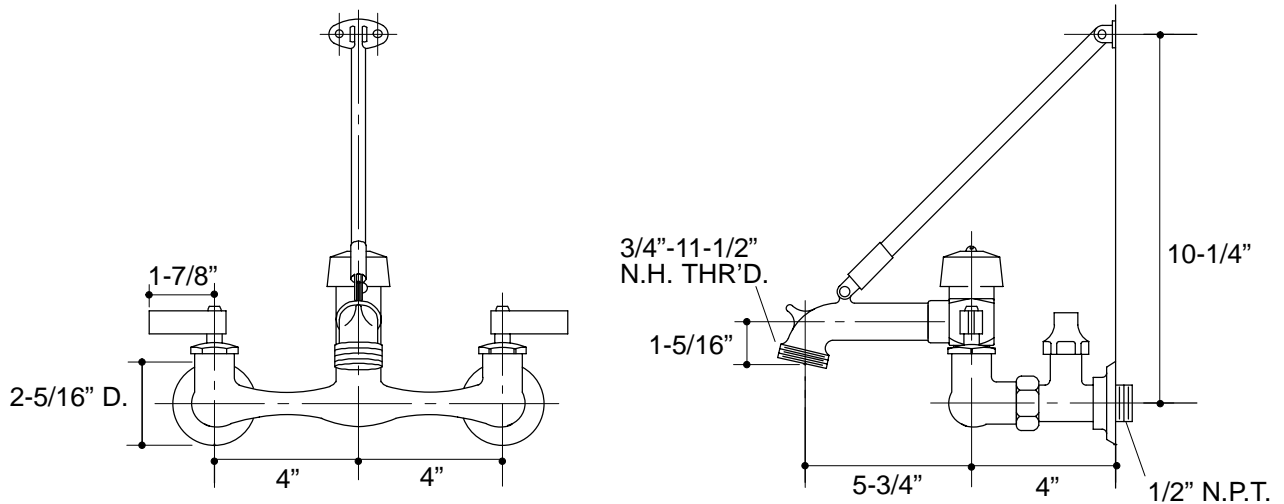

**Ordering Information**

Applicable product:	
Faucet	K-8904
<b>ADA</b> Lever handles are ADA compliant	

316

**K-8904** Knoxford<sup>™</sup> Service Sink Faucet  
115161-1-AA (9619)

**NOTES:**