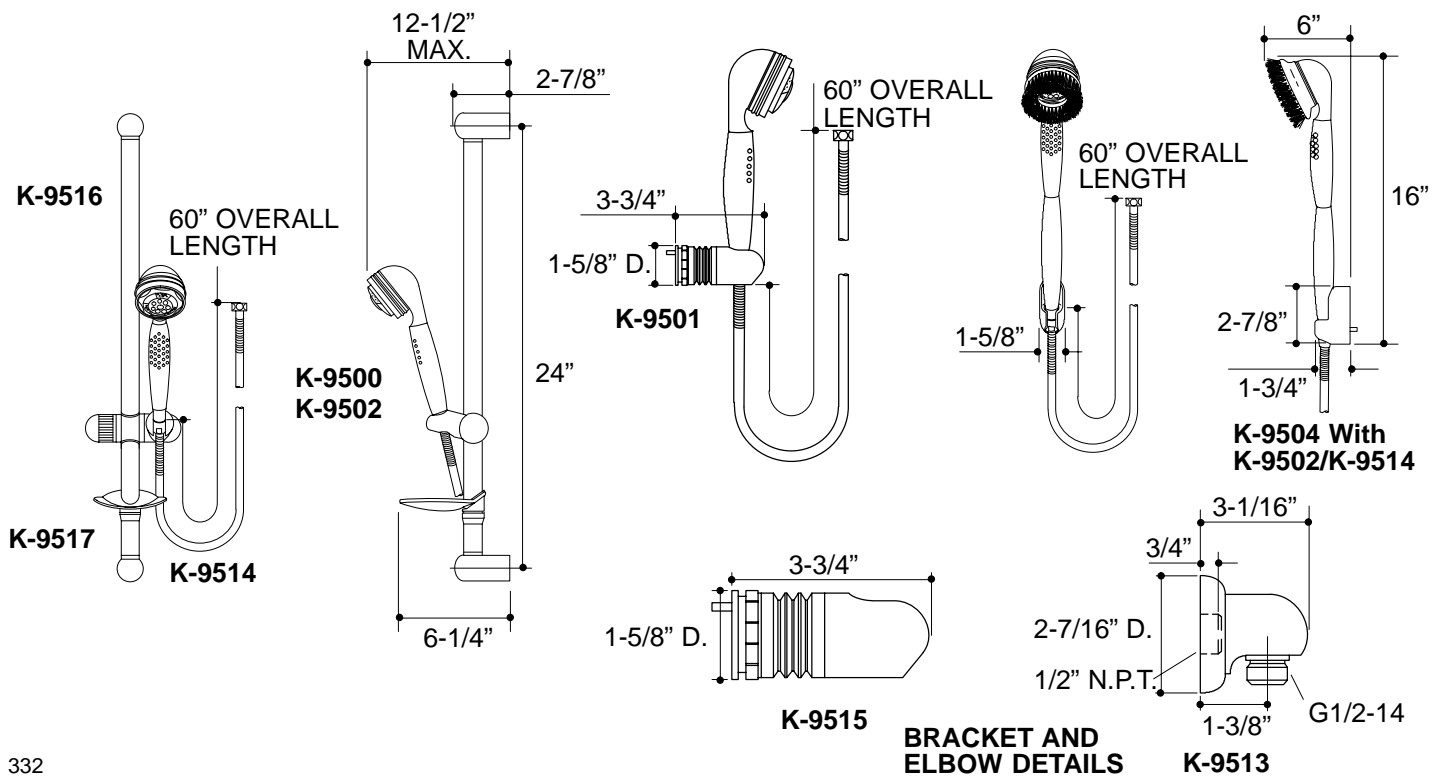

Ordering Information

Accessories/hardware:	
3-way handshower with slide bar	K-9500
3-way with adjustable bracket	K-9501
3-way handshower	K-9502
Brush attachment kit	K-9504
Wall supply elbow	K-9513
Shower hose*	K-9514
Adjustable bracket	K-9515
Shower bar*	K-9516
Soap dish*	K-9517
*Parts used in K-9500	

332

K-9500 MasterShower™ Integrating Components
115187-1-BA (-)

KOHLER®

NOTES: