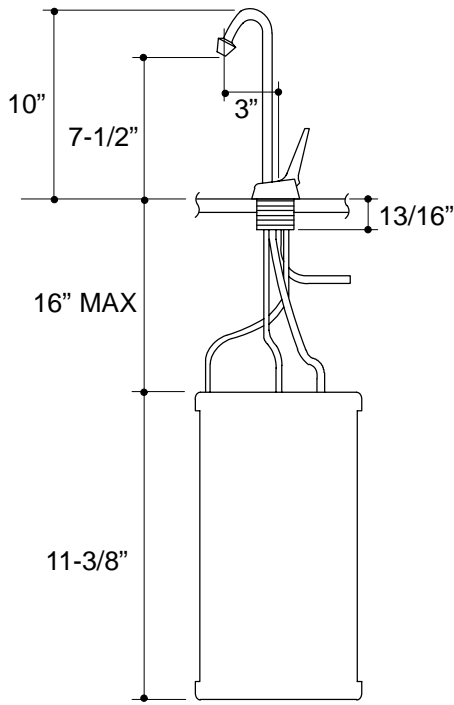

**Ordering Information**

Applicable dispenser:	
10" high, 3" gooseneck spout	K-9607-R
6-1/2" high, 4-1/2" gooseneck spout	K-9609-R

**K-9607-R**

**K-9609-R**

332