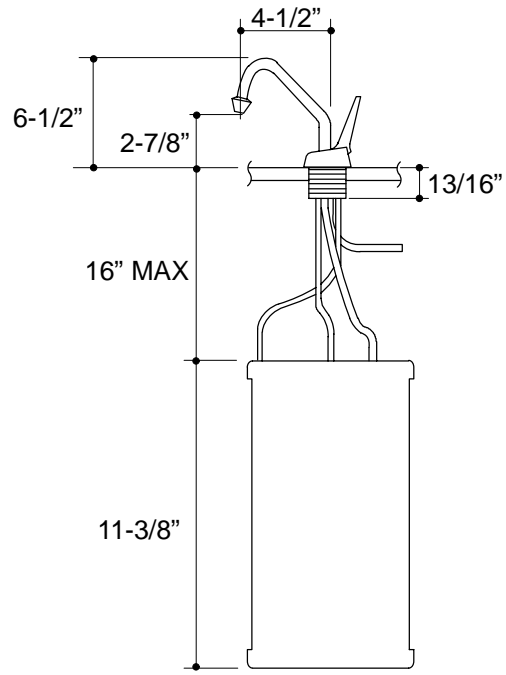

**Ordering Information**

Applicable dispenser:	
10" high, 3" gooseneck spout	K-9607-R
6-1/2" high, 4-1/2" gooseneck spout	K-9609-R

**K-9607-R**

**K-9609-R**

332