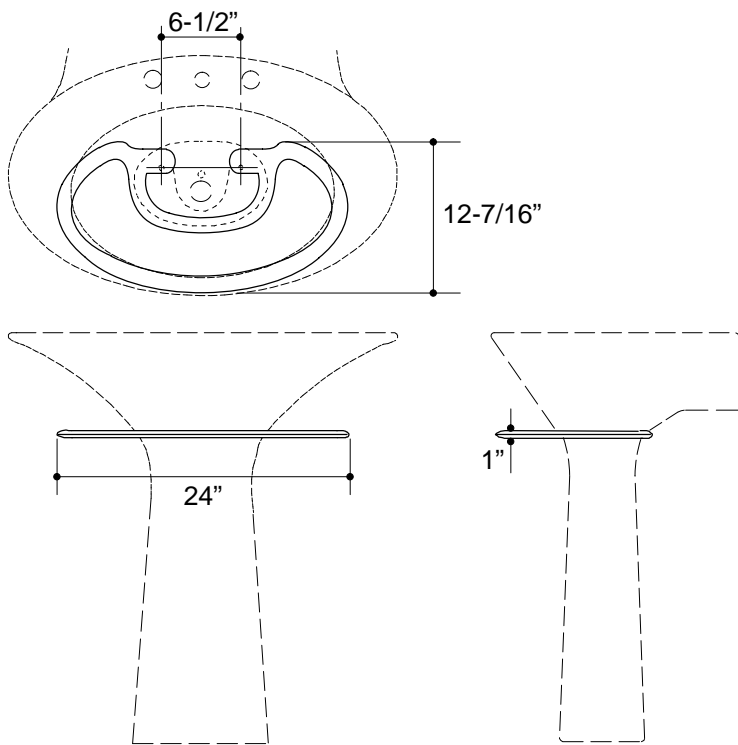

FEATURES

- Cast brass construction
- Intended for use on Arabesque™ pedestal lavatory

CODES/STANDARDS APPLICABLE

Specified model meets or exceeds the following:

- ASME/ANSI A112.18.1M

COLORS/FINISHES

- CP Polished Chrome
- PB Polished Brass
- Other Refer to Faucets Price Book for additional finishes

SPECIFIED MODEL:

Model	Description			
K-9614	Towel Ring	<input type="checkbox"/> CP	<input type="checkbox"/> PB	<input type="checkbox"/> Other_____

PRODUCT SPECIFICATION:

Towel ring shall be of cast brass construction. Towel ring is intended for Arabesque pedestal lavatory installations. Product shall be Kohler Model K-9614-_____.